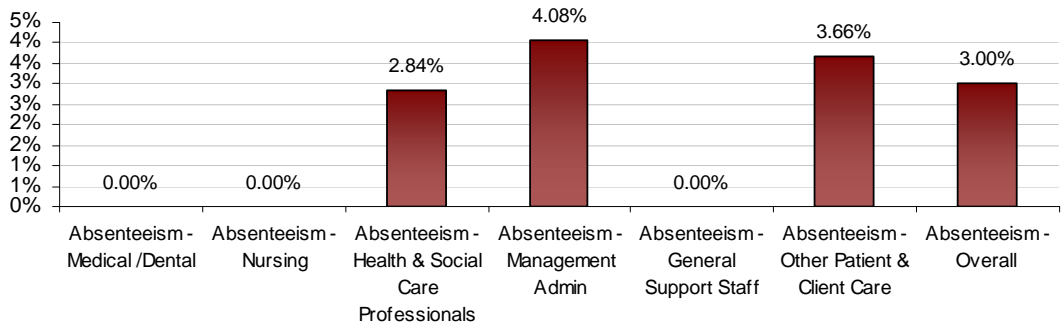

Central Remedial Clinic July 2013 Absenteeism