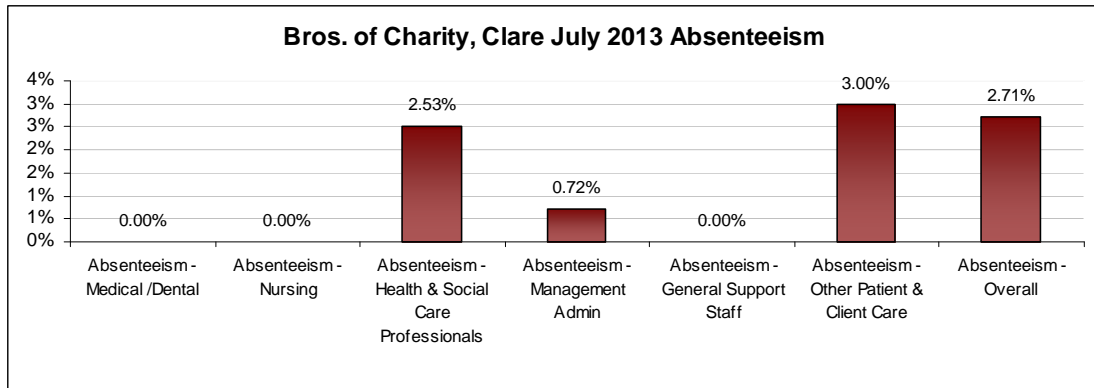

VOLUNTARY AGENCIES ABSENTEEISM RATE (PER GRADE CATEGORY) July 2013

Bros. of Charity, Roscommon July 2013 Absenteeism

Bros. of Charity, Southern July 2013 Absenteeism

Bros. of Charity, Waterford July 2013 Absenteeism