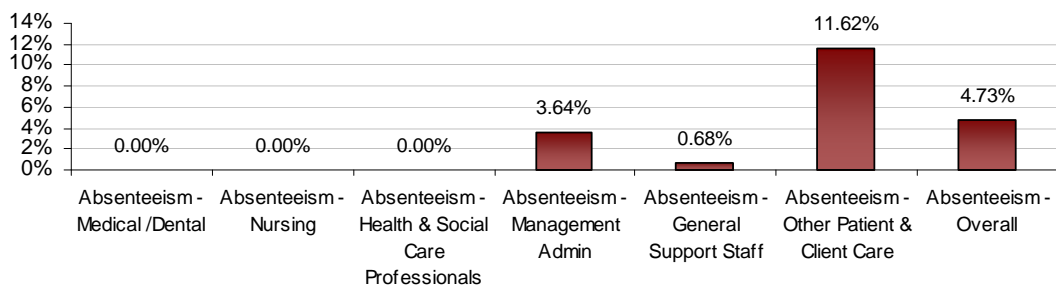

Cork Dental Hospital July 2013 Absenteeism