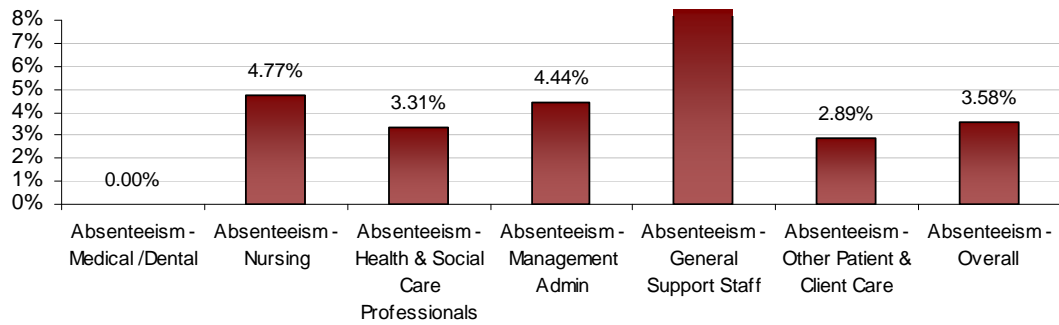

VOLUNTARY AGENCIES ABSENTEEISM RATE (PER GRADE CATEGORY) July 2013

Bros. of Charity, Roscommon July 2013 Absenteeism

Bros. of Charity, Southern July 2013 Absenteeism

Bros. of Charity, Waterford July 2013 Absenteeism