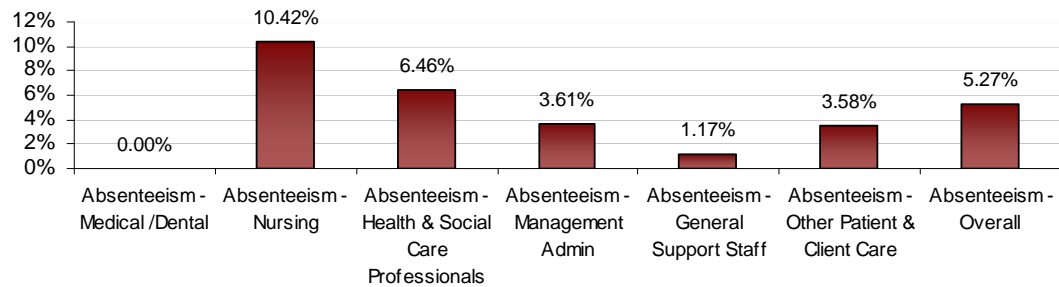

VOLUNTARY AGENCIES ABSENTEEISM RATE (PER GRADE CATEGORY) July 2013

Bros. of Charity, Roscommon July 2013 Absenteeism

Bros. of Charity, Southern July 2013 Absenteeism

Bros. of Charity, Waterford July 2013 Absenteeism