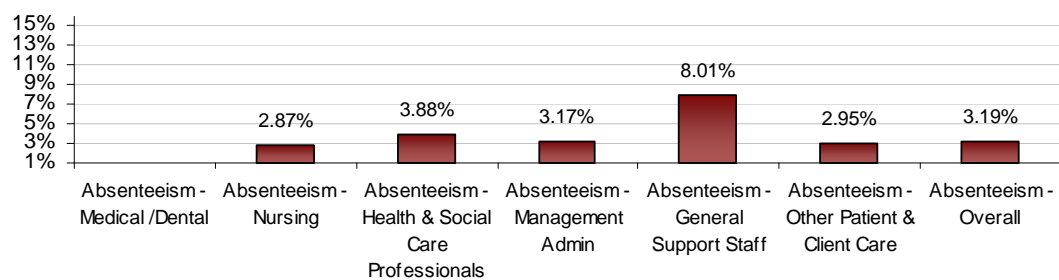

VOLUNTARY AGENCIES ABSENTEEISM RATE (PER GRADE CATEGORY) July 2013

Bros. of Charity, Roscommon July 2013 Absenteeism

Bros. of Charity, Southern July 2013 Absenteeism

Bros. of Charity, Waterford July 2013 Absenteeism