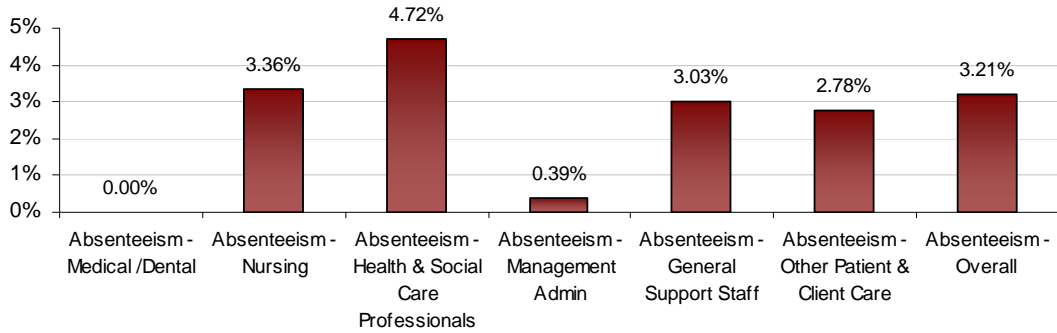

Daughters of Charity, Dublin July 2013 Absenteeism