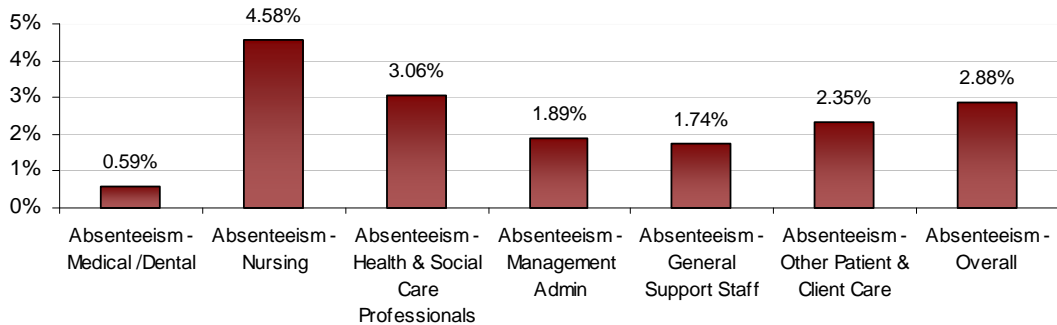

Our Lady's Hospice & Care Services July 2013 Absenteeism

Peamount Hospital (Newcastle) July 2013 Absenteeism

Royal Hospital, Donnybrook, Dublin July 2013 Absenteeism

St. John of God DML Region July 2013 Absenteeism