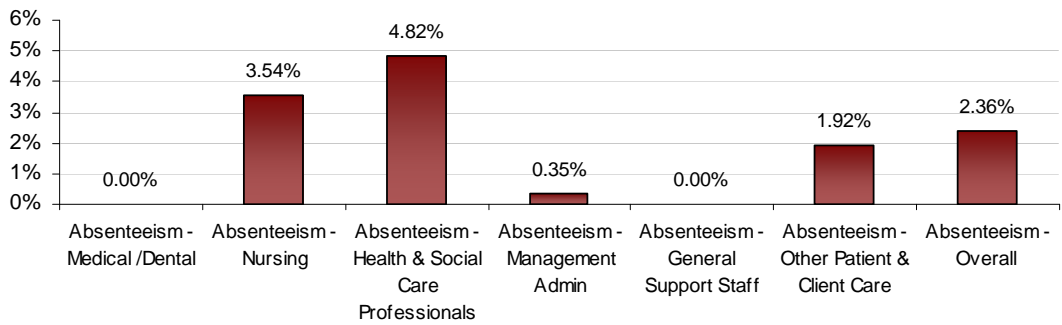

Carriglea Cairde Services July 2013 Absenteeism