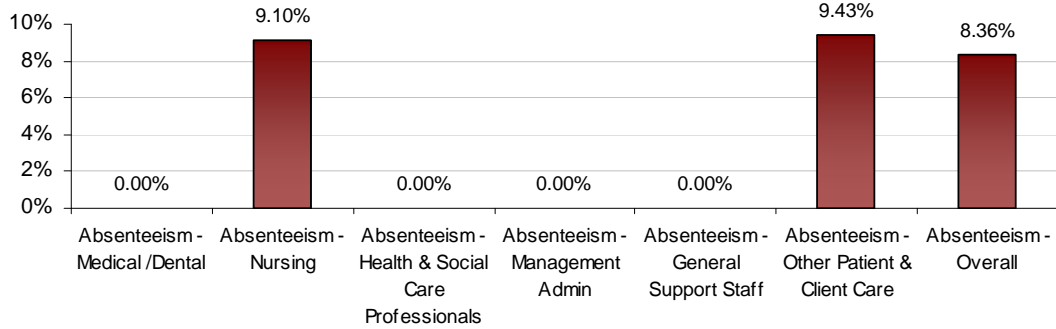

Carriglea Cairde Services July 2013 Absenteeism

Central Remedial Clinic July 2013 Absenteeism

Cheeverstown House July 2013 Absenteeism

Children's Sunshine Home July 2013 Absenteeism

Cope Foundation July 2013 Absenteeism