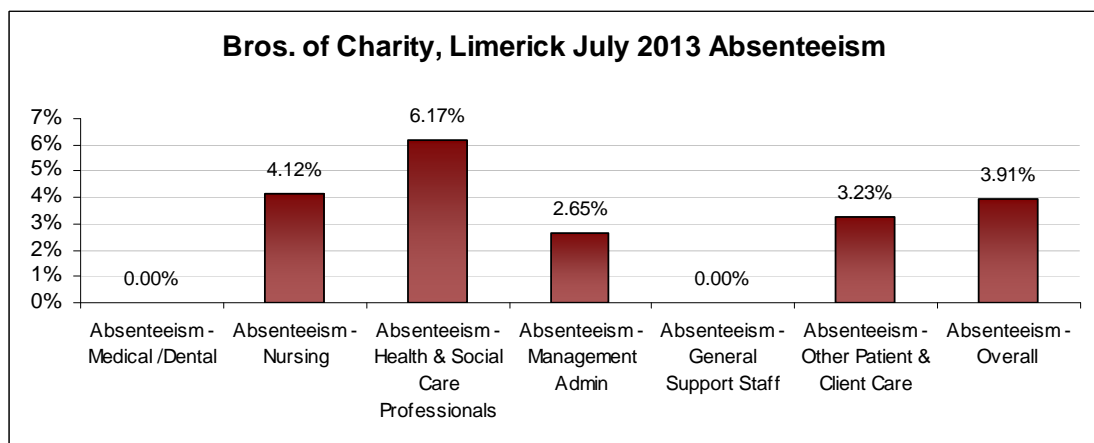

VOLUNTARY AGENCIES ABSENTEEISM RATE (PER GRADE CATEGORY) July 2013

Bros. of Charity, Roscommon July 2013 Absenteeism

Bros. of Charity, Southern July 2013 Absenteeism

Bros. of Charity, Waterford July 2013 Absenteeism