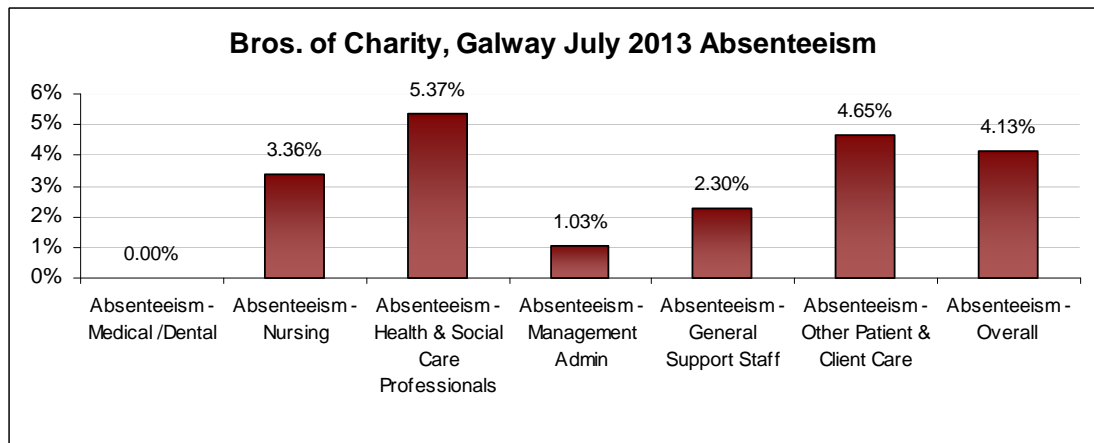

VOLUNTARY AGENCIES ABSENTEEISM RATE (PER GRADE CATEGORY) July 2013

Bros. of Charity, Roscommon July 2013 Absenteeism

Bros. of Charity, Southern July 2013 Absenteeism

Bros. of Charity, Waterford July 2013 Absenteeism