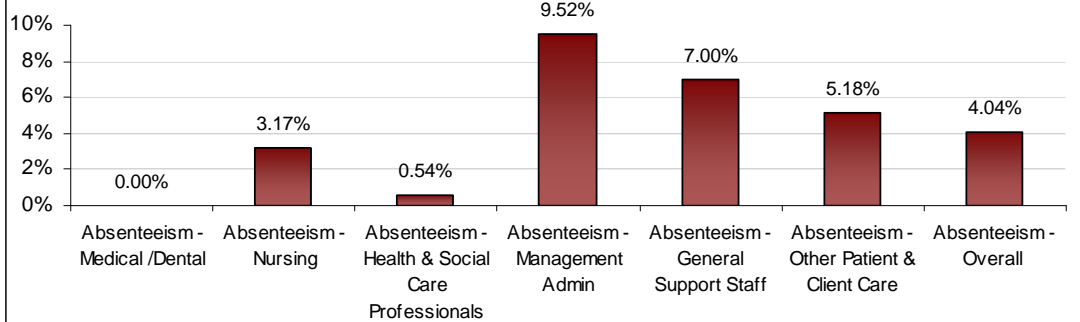

Cheeverstown House July 2013 Absenteeism