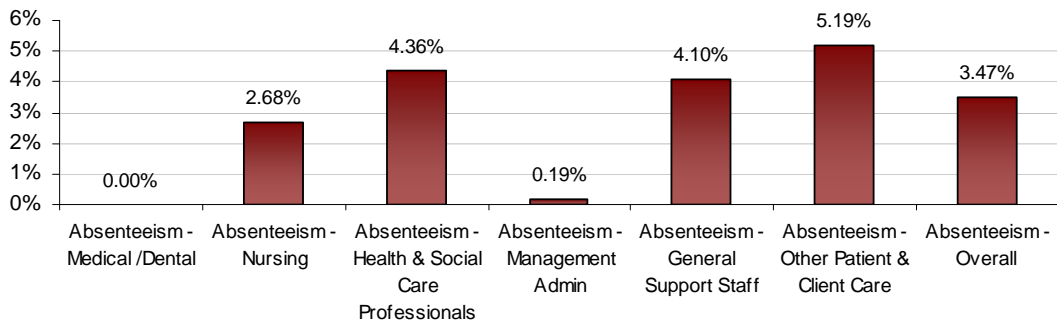

Daughters of Charity, Limerick July 2013 Absenteeism