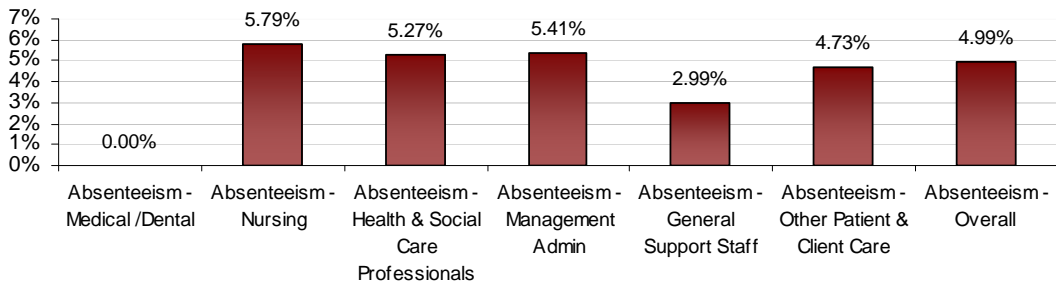

Cope Foundation July 2013 Absenteeism