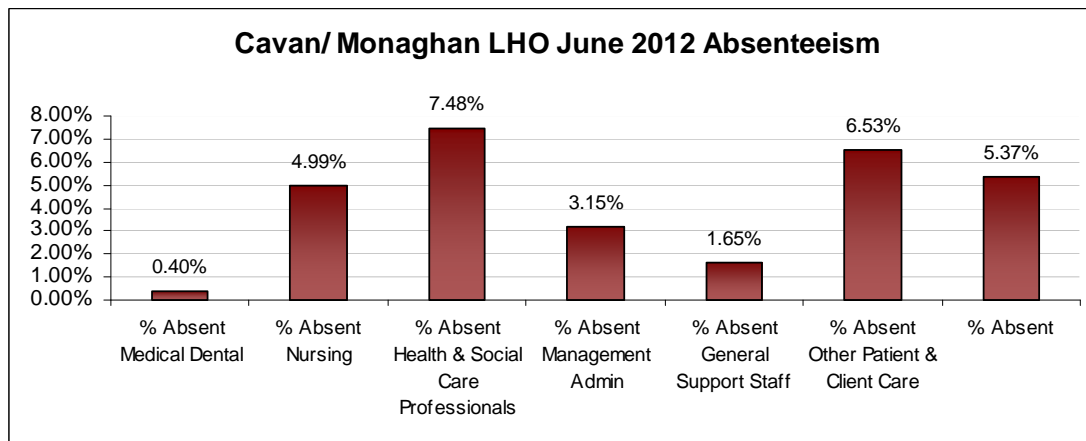

## LHO ABSENTEEISM RATE (PER GRADE CATEGORY) JUNE 2012