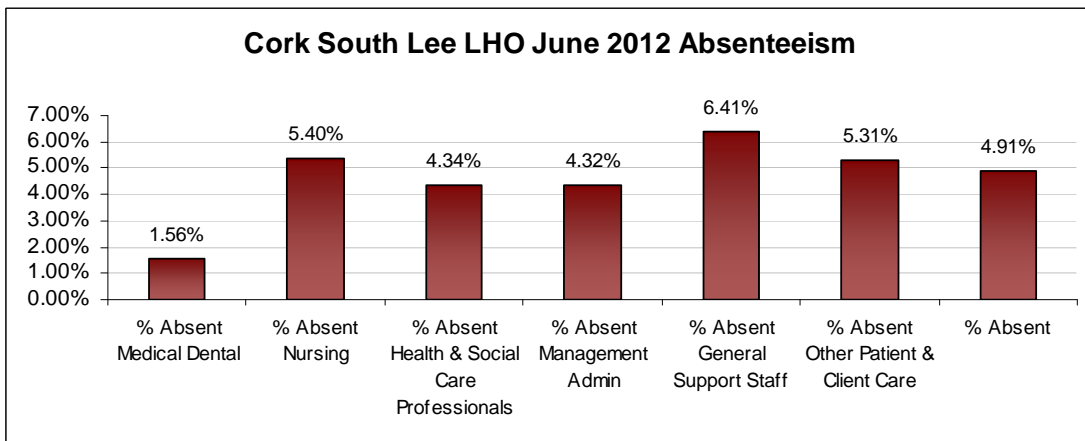

## LHO ABSENTEEISM RATE (PER GRADE CATEGORY) JUNE 2012