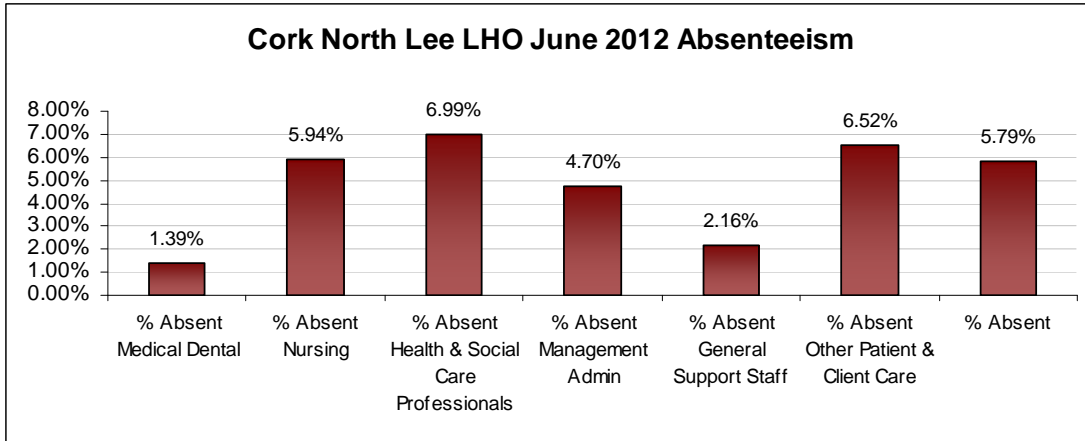

## LHO ABSENTEEISM RATE (PER GRADE CATEGORY) JUNE 2012