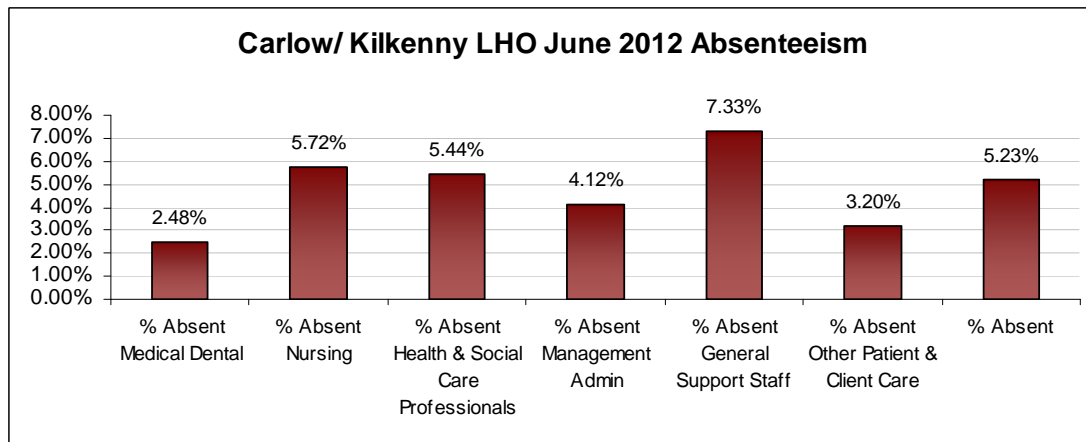

## LHO ABSENTEEISM RATE (PER GRADE CATEGORY) JUNE 2012