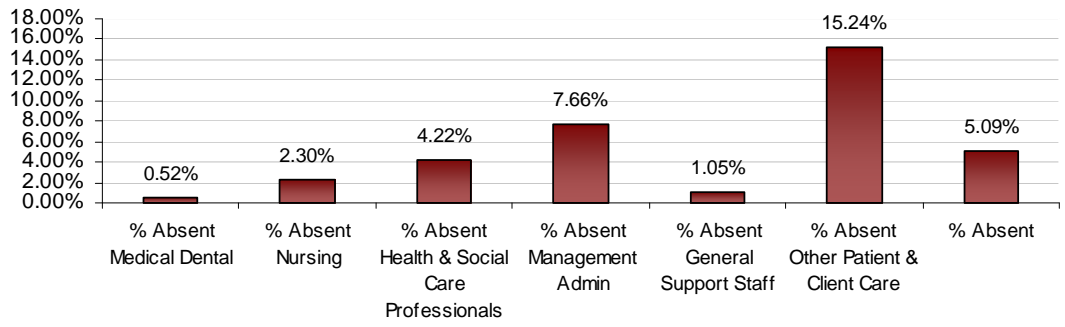

Dublin South-West LHO June 2012 Absenteeism