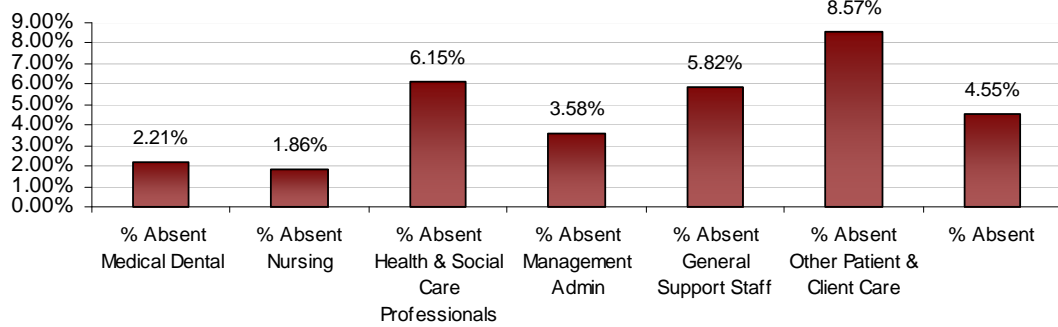

Dublin South City LHO June 2012 Absenteeism