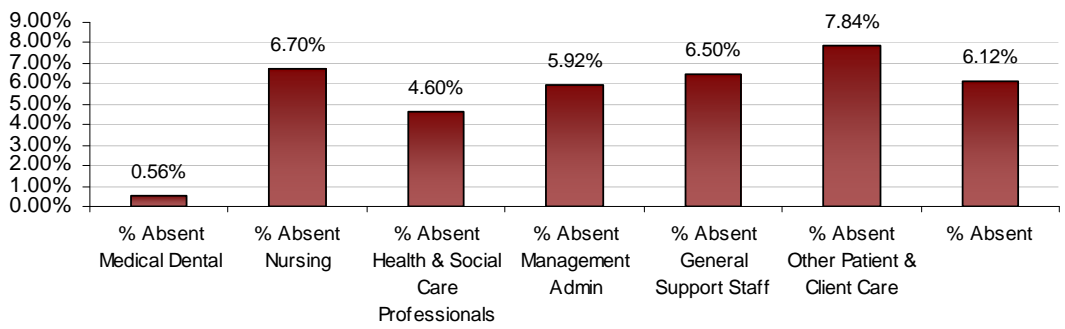

Dublin West LHO June 2012 Absenteeism