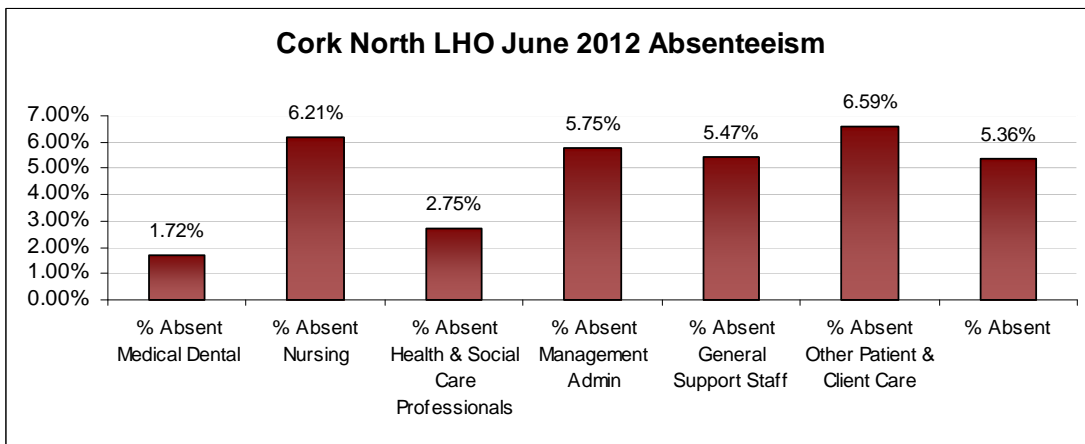

## LHO ABSENTEEISM RATE (PER GRADE CATEGORY) JUNE 2012