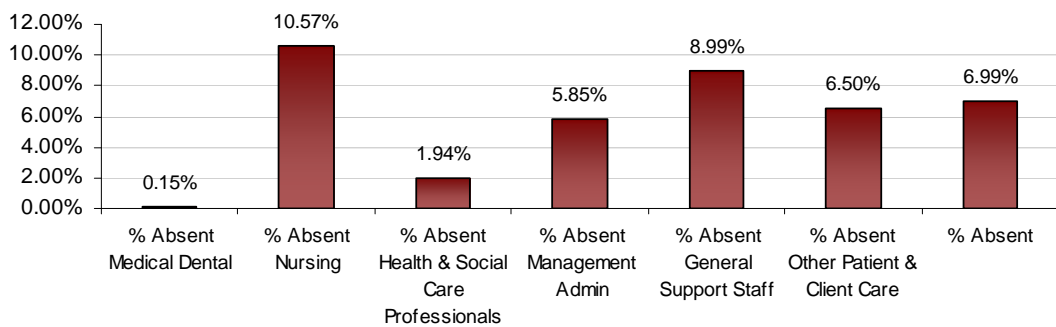

Limerick LHO June 2012 Absenteeism