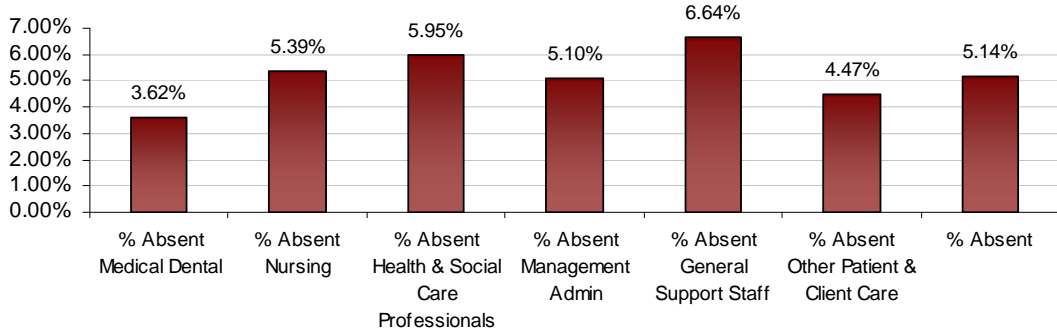

Longford/ Westmeath LHO June 2012 Absenteeism