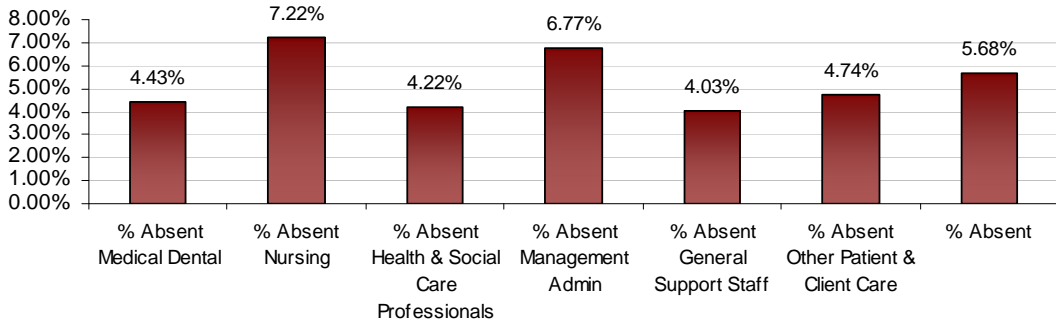

Laois /Offaly LHO June 2012 Absenteeism