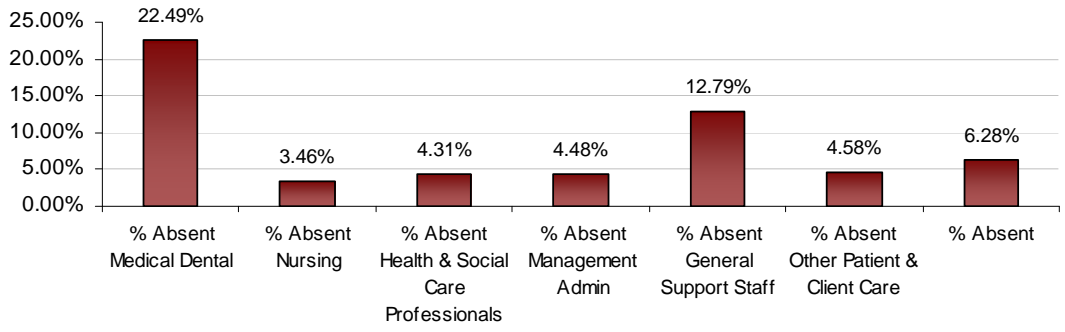

Dublin South-East LHO June 2012 Absenteeism