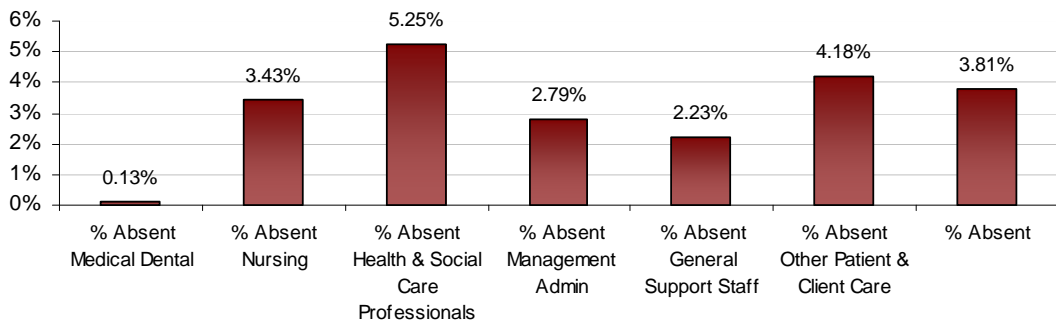

LHO ABSENTEEISM RATE (PER GRADE CATEGORY) September 2013

Cork North LHO September 2013 Absenteeism

Cork North Lee LHO September 2013 Absenteeism

Cork South Lee LHO September 2013 Absenteeism

Dublin North Central LHO September 2013 Absenteeism