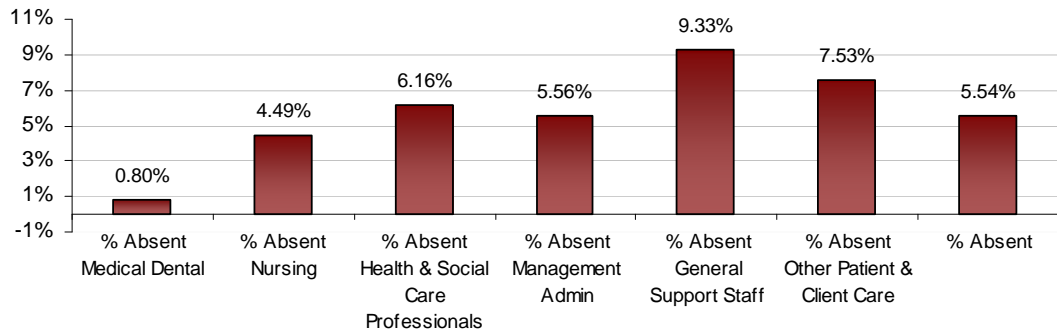

Dublin South-East LHO September 2013 Absenteeism