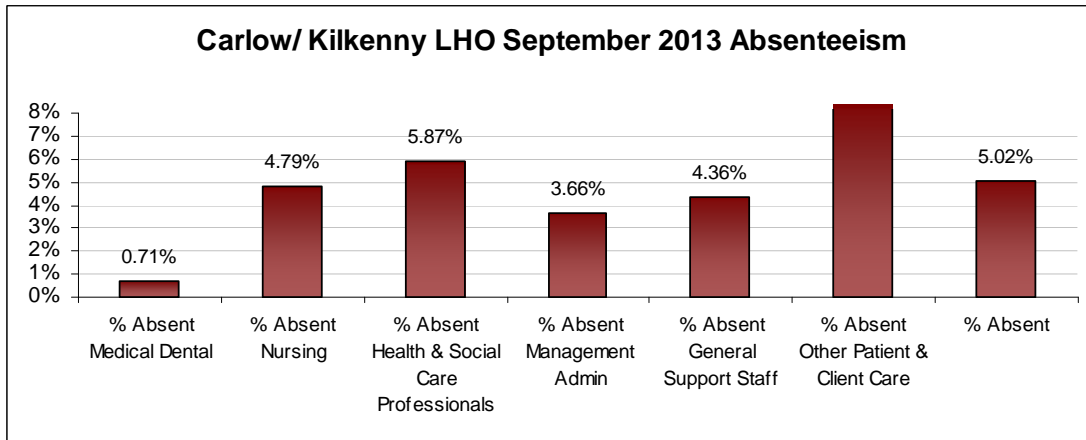

LHO ABSENTEEISM RATE (PER GRADE CATEGORY) September 2013

Cork North LHO September 2013 Absenteeism

Cork North Lee LHO September 2013 Absenteeism

Cork South Lee LHO September 2013 Absenteeism

Dublin North Central LHO September 2013 Absenteeism