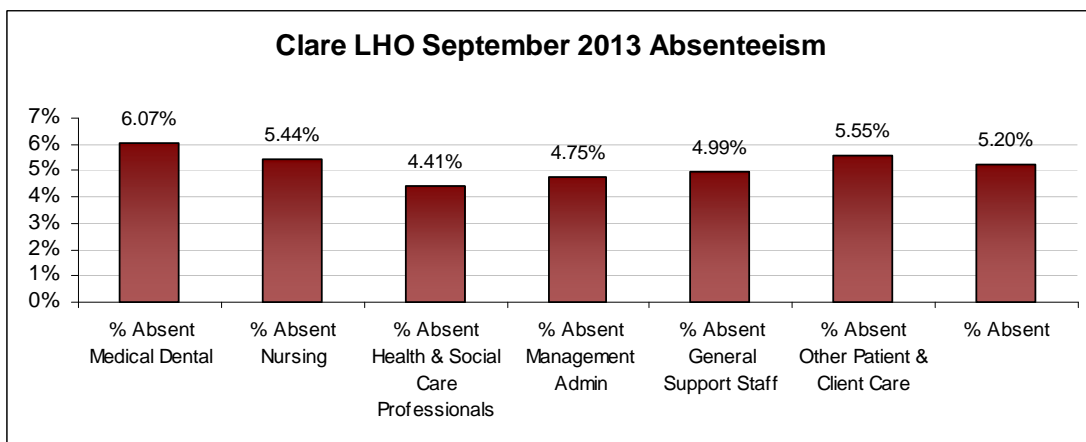

LHO ABSENTEEISM RATE (PER GRADE CATEGORY) September 2013

Cork North LHO September 2013 Absenteeism

Cork North Lee LHO September 2013 Absenteeism

Cork South Lee LHO September 2013 Absenteeism

Dublin North Central LHO September 2013 Absenteeism