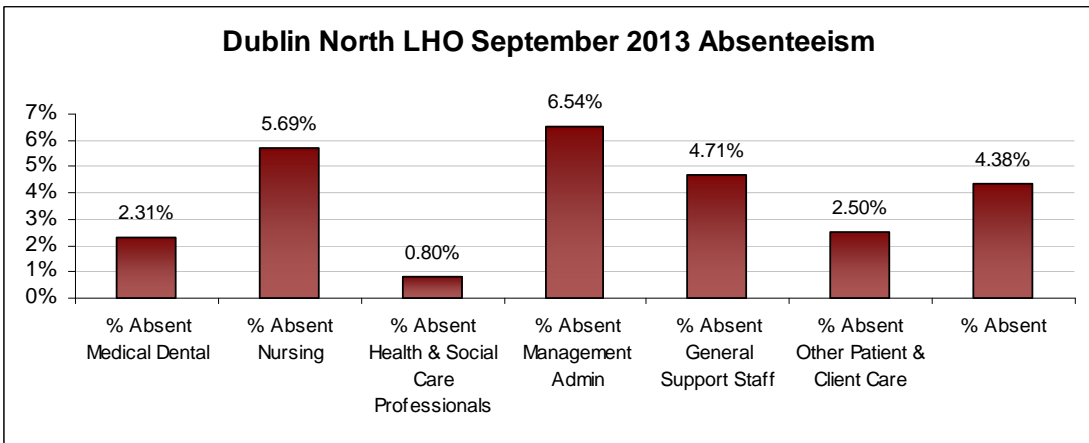

LHO ABSENTEEISM RATE (PER GRADE CATEGORY) September 2013

Cork North LHO September 2013 Absenteeism

Cork North Lee LHO September 2013 Absenteeism

Cork South Lee LHO September 2013 Absenteeism

Dublin North Central LHO September 2013 Absenteeism