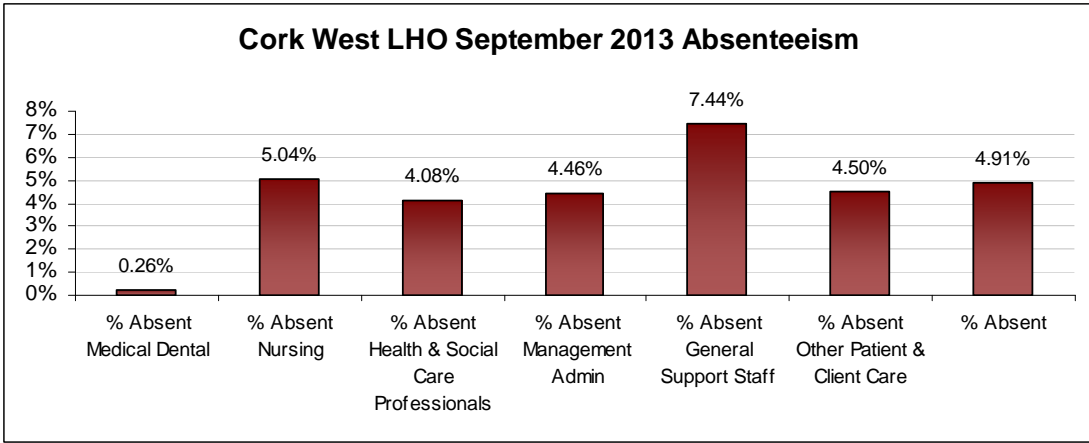

LHO ABSENTEEISM RATE (PER GRADE CATEGORY) September 2013

Cork North LHO September 2013 Absenteeism

Cork North Lee LHO September 2013 Absenteeism

Cork South Lee LHO September 2013 Absenteeism

Dublin North Central LHO September 2013 Absenteeism