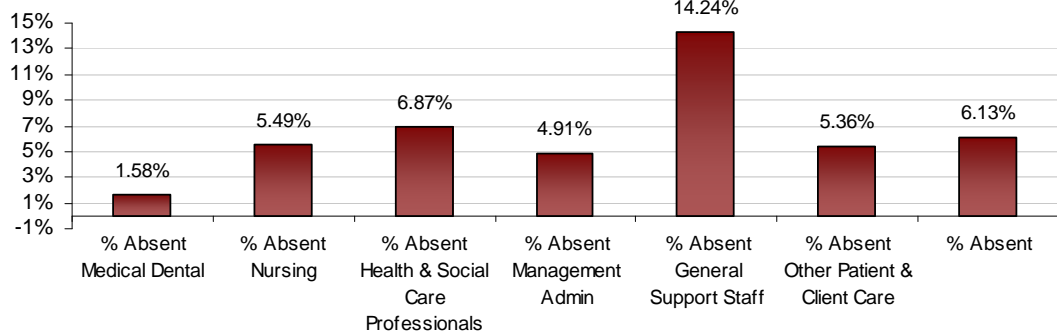

Dublin South City LHO September 2013 Absenteeism