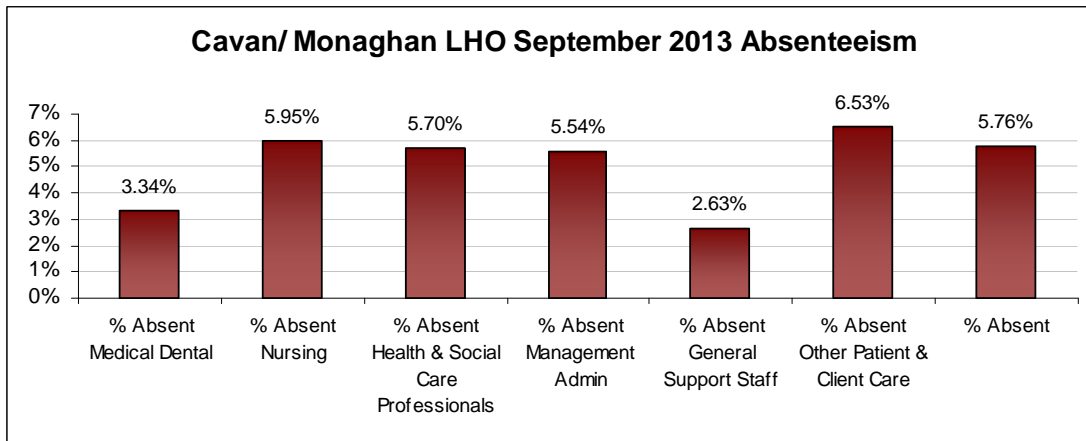

LHO ABSENTEEISM RATE (PER GRADE CATEGORY) September 2013

Cork North LHO September 2013 Absenteeism

Cork North Lee LHO September 2013 Absenteeism

Cork South Lee LHO September 2013 Absenteeism

Dublin North Central LHO September 2013 Absenteeism