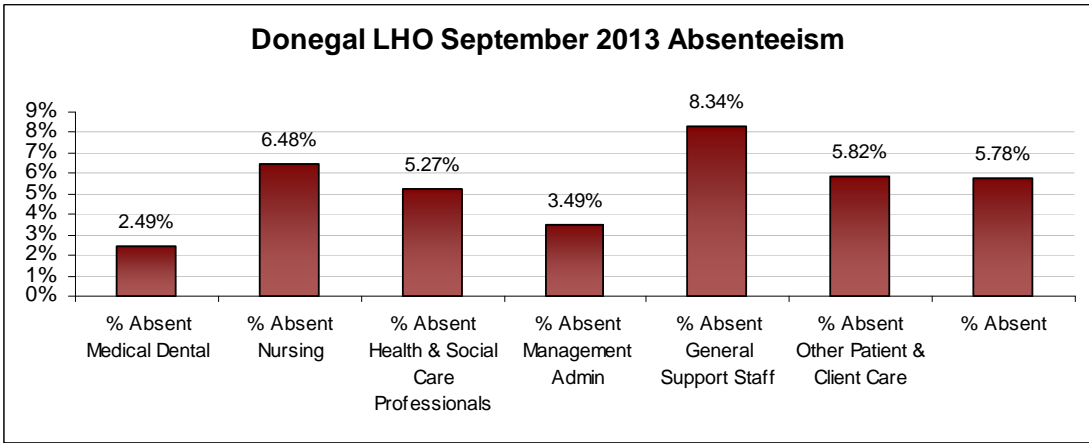

LHO ABSENTEEISM RATE (PER GRADE CATEGORY) September 2013

Cork North LHO September 2013 Absenteeism

Cork North Lee LHO September 2013 Absenteeism

Cork South Lee LHO September 2013 Absenteeism

Dublin North Central LHO September 2013 Absenteeism