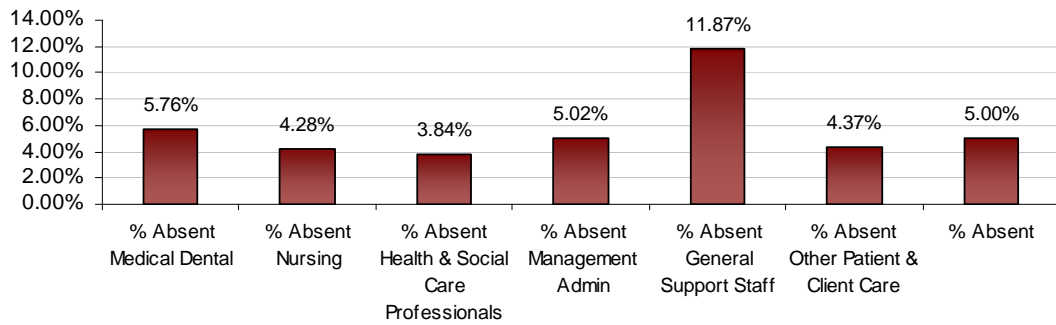

Dublin South-East LHO September 2012 Absenteeism