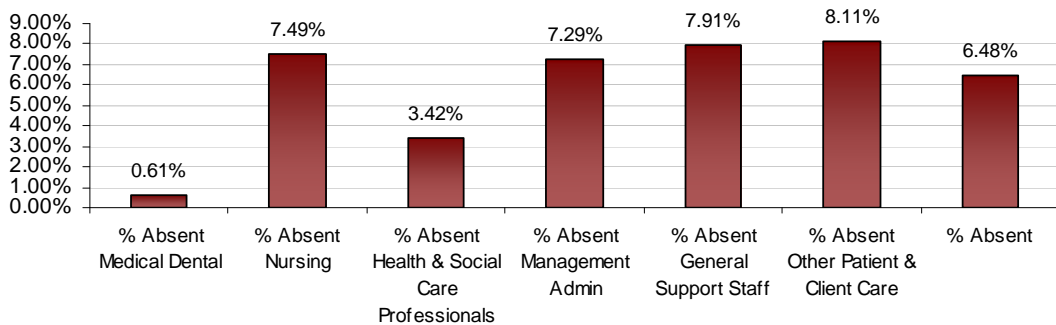

Dublin West LHO September 2012 Absenteeism