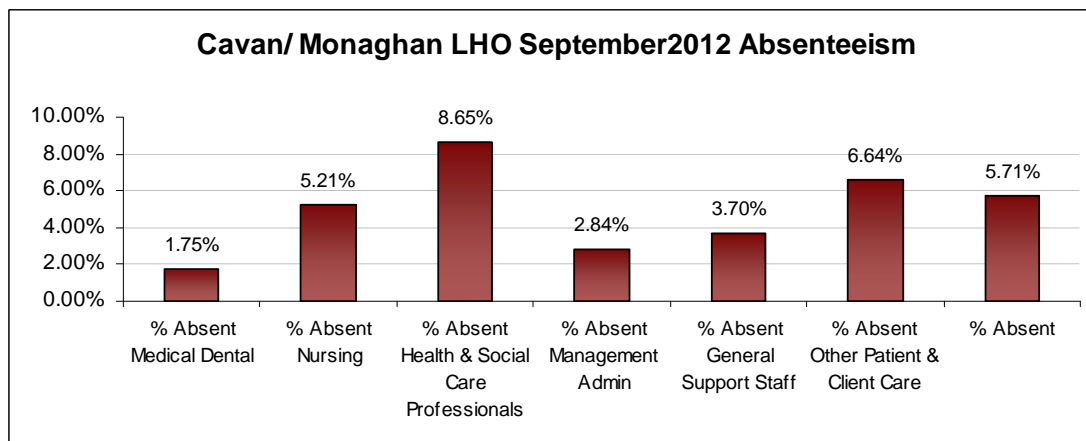

## LHO ABSENTEEISM RATE (PER GRADE CATEGORY) SEPTEMBER 2012