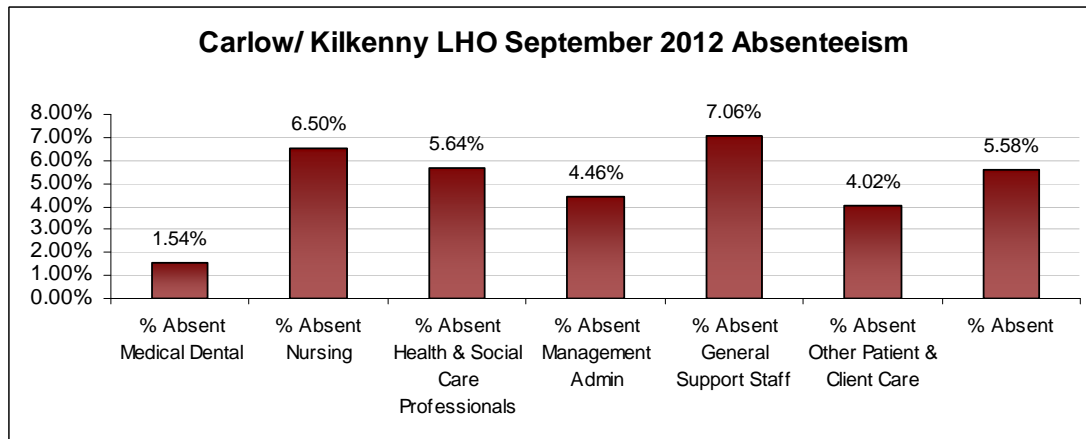

## LHO ABSENTEEISM RATE (PER GRADE CATEGORY) SEPTEMBER 2012