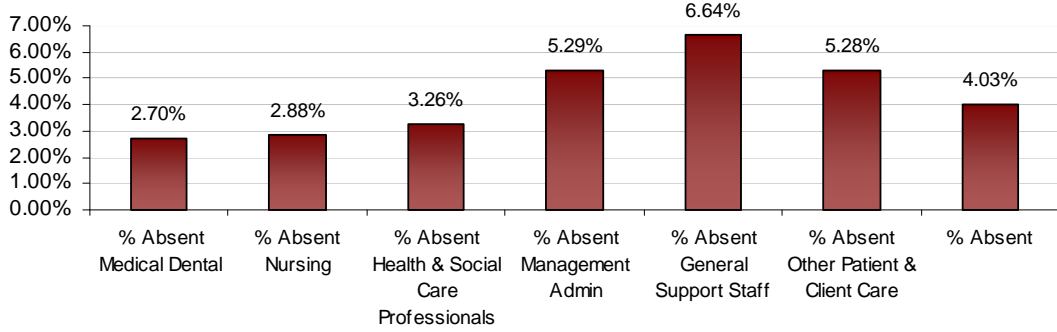

Dublin North-West LHO September 2012 Absenteeism