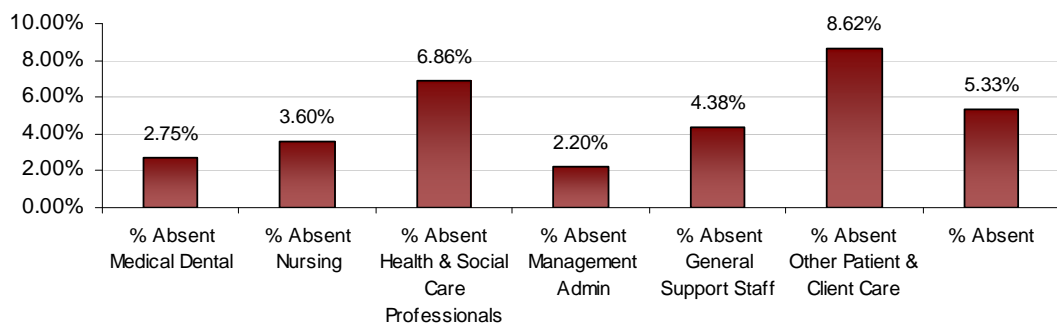

Dublin South City LHO September 2012 Absenteeism