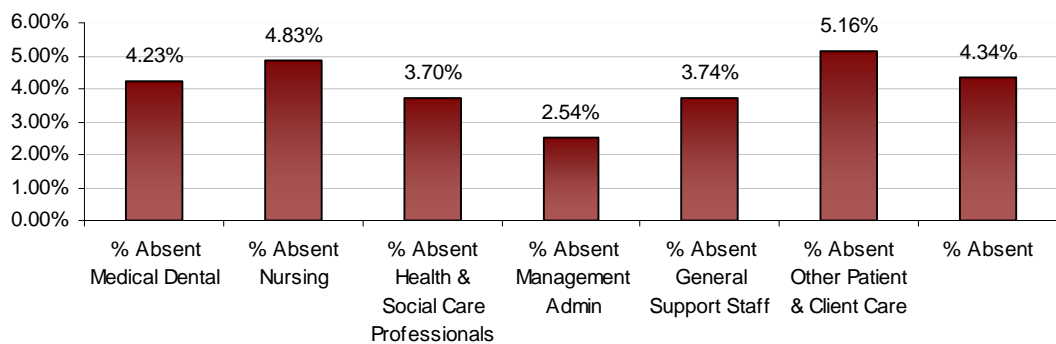

Kerry LHO September 2012 Absenteeism