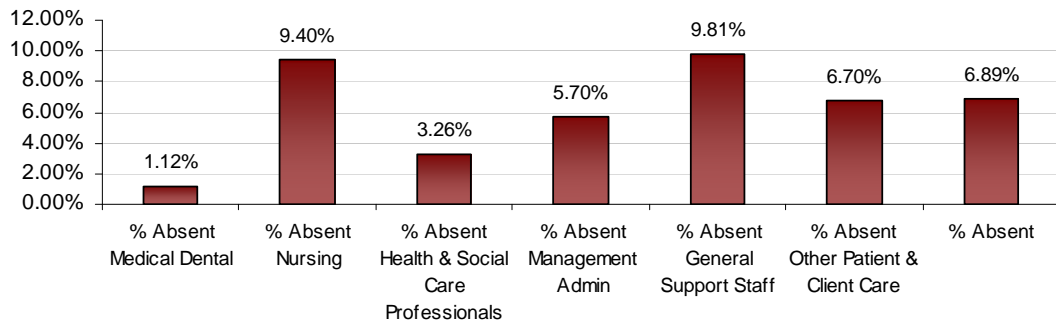

Limerick LHO September 2012 Absenteeism