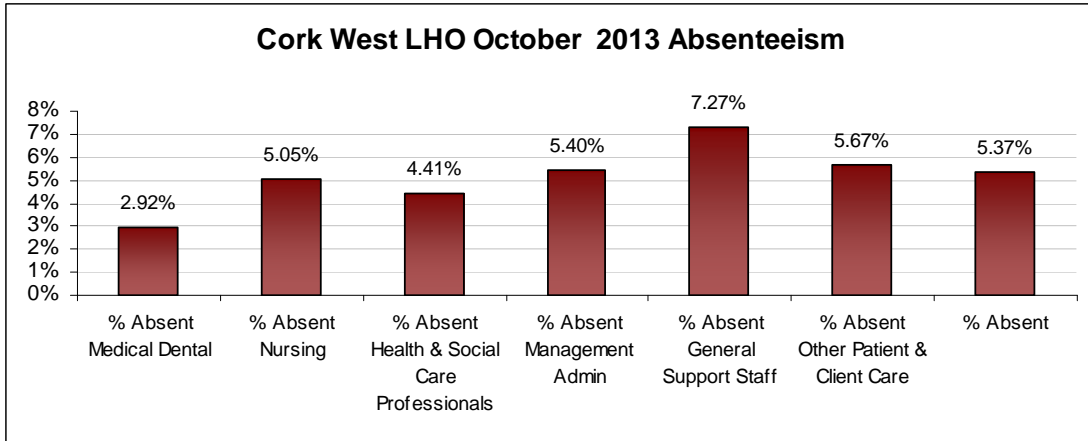

LHO ABSENTEEISM RATE (PER GRADE CATEGORY) October 2013

Cork North LHO October 2013 Absenteeism

Cork North Lee LHO October 2013 Absenteeism

Cork South Lee LHO October 2013 Absenteeism

Dublin North Central LHO October 2013 Absenteeism