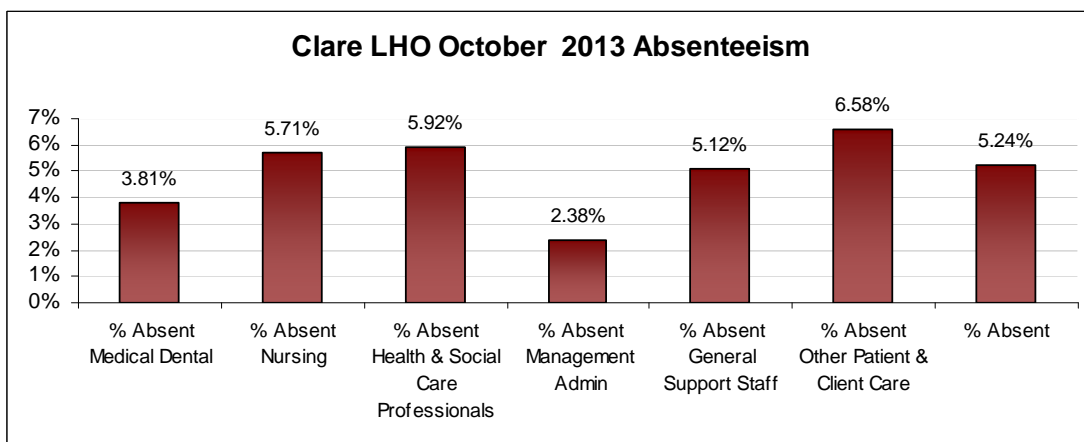

LHO ABSENTEEISM RATE (PER GRADE CATEGORY) October 2013

Cork North LHO October 2013 Absenteeism

Cork North Lee LHO October 2013 Absenteeism

Cork South Lee LHO October 2013 Absenteeism

Dublin North Central LHO October 2013 Absenteeism