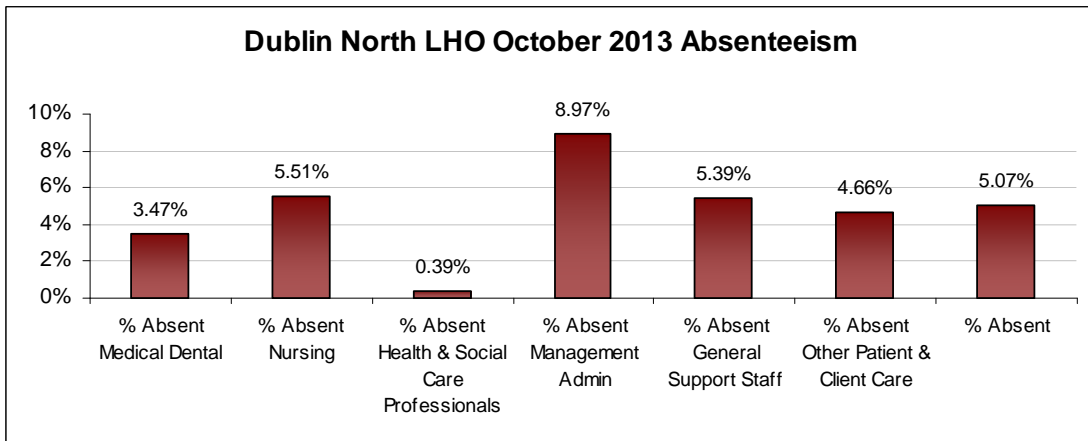

LHO ABSENTEEISM RATE (PER GRADE CATEGORY) October 2013

Cork North LHO October 2013 Absenteeism

Cork North Lee LHO October 2013 Absenteeism

Cork South Lee LHO October 2013 Absenteeism

Dublin North Central LHO October 2013 Absenteeism