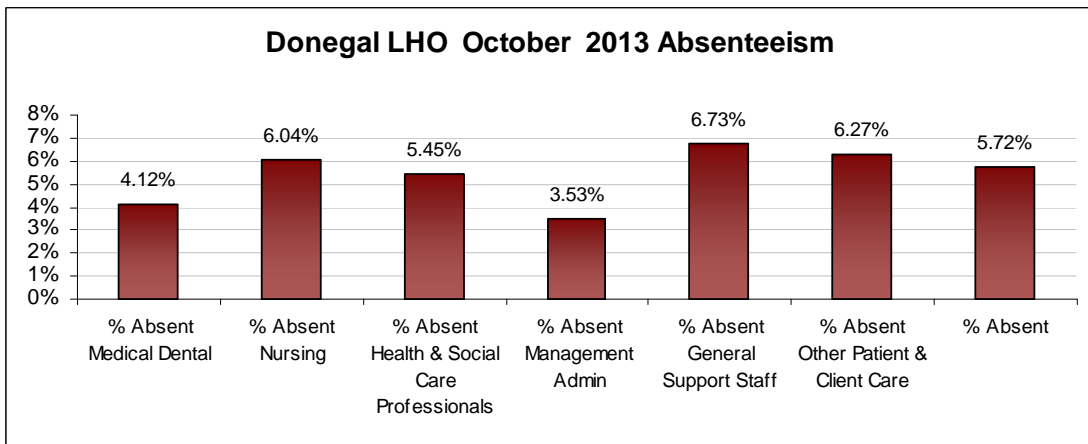

LHO ABSENTEEISM RATE (PER GRADE CATEGORY) October 2013

Cork North LHO October 2013 Absenteeism

Cork North Lee LHO October 2013 Absenteeism

Cork South Lee LHO October 2013 Absenteeism

Dublin North Central LHO October 2013 Absenteeism