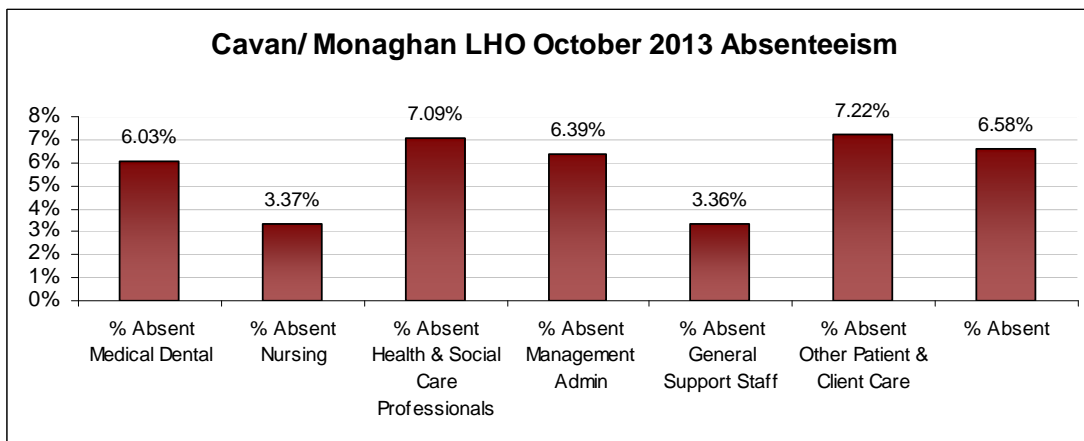

LHO ABSENTEEISM RATE (PER GRADE CATEGORY) October 2013

Cork North LHO October 2013 Absenteeism

Cork North Lee LHO October 2013 Absenteeism

Cork South Lee LHO October 2013 Absenteeism

Dublin North Central LHO October 2013 Absenteeism