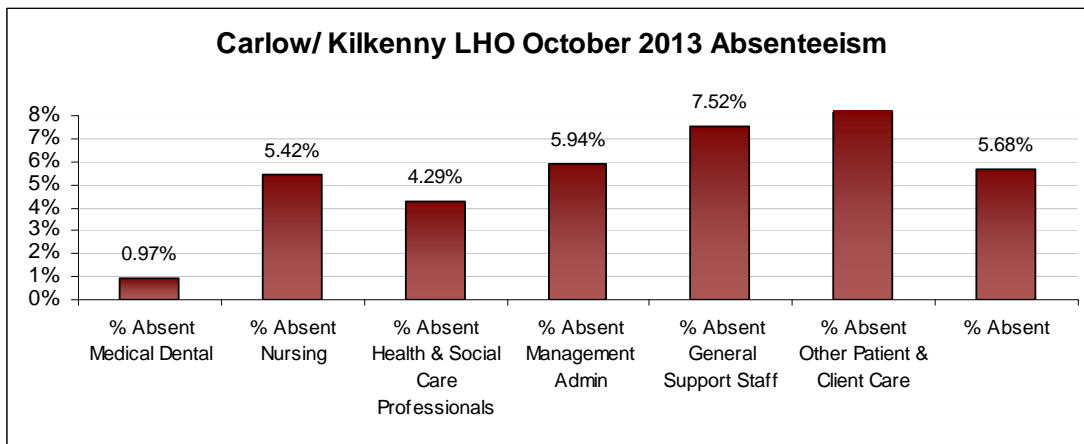

LHO ABSENTEEISM RATE (PER GRADE CATEGORY) October 2013

Cork North LHO October 2013 Absenteeism

Cork North Lee LHO October 2013 Absenteeism

Cork South Lee LHO October 2013 Absenteeism

Dublin North Central LHO October 2013 Absenteeism