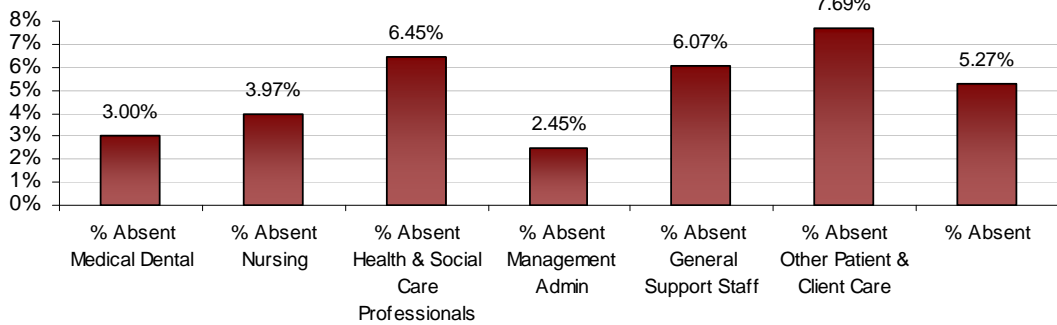

Dublin South City LHO October 2012 Absenteeism