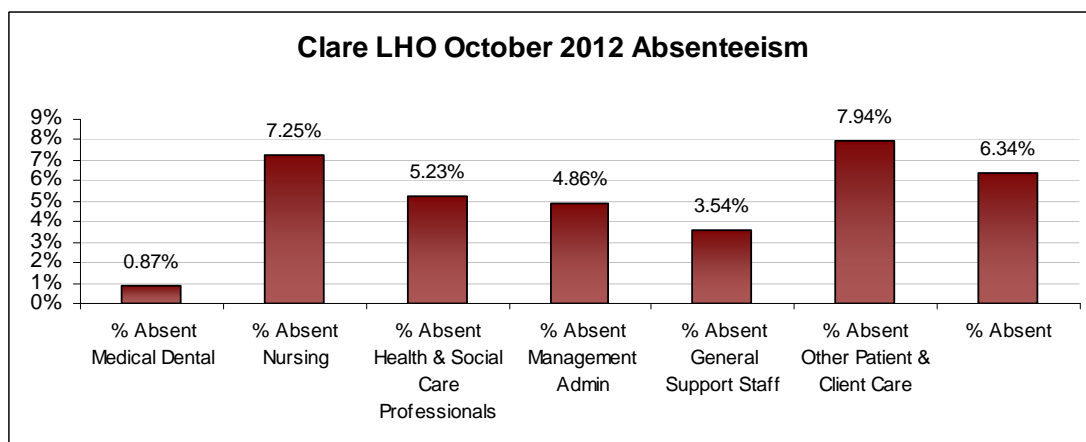

LHO ABSENTEEISM RATE (PER GRADE CATEGORY) OCTOBER 2012

Cork West LHO October 2012 Absenteeism

Donegal LHO October 2012 Absenteeism

Dublin North LHO October 2012 Absenteeism

Dublin North Central LHO October 2012 Absenteeism