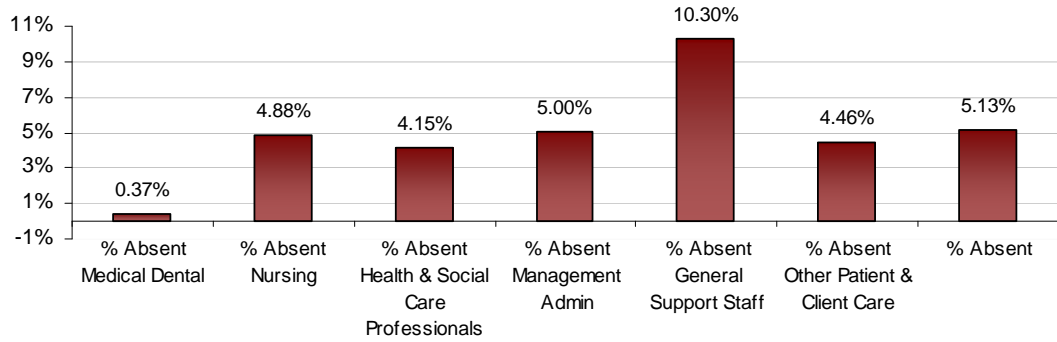

Dublin South-East LHO October 2012 Absenteeism