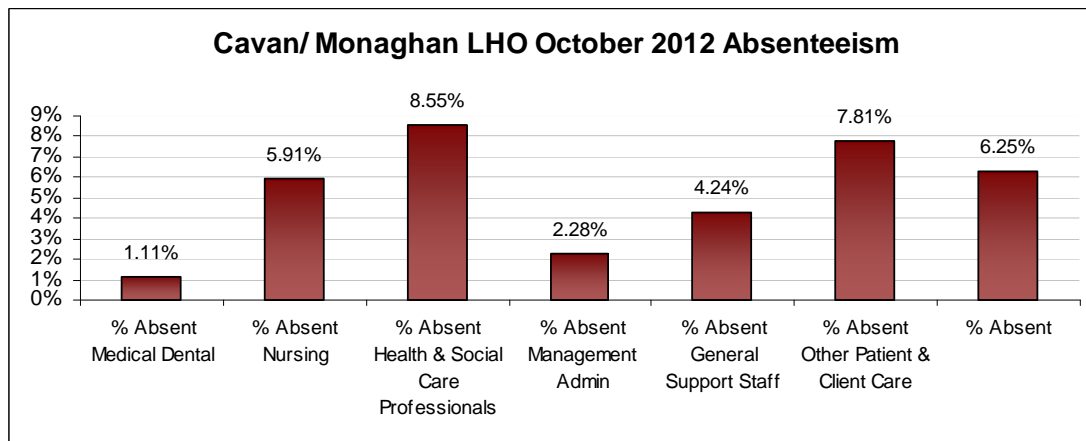

LHO ABSENTEEISM RATE (PER GRADE CATEGORY) OCTOBER 2012

Cork West LHO October 2012 Absenteeism

Donegal LHO October 2012 Absenteeism

Dublin North LHO October 2012 Absenteeism

Dublin North Central LHO October 2012 Absenteeism