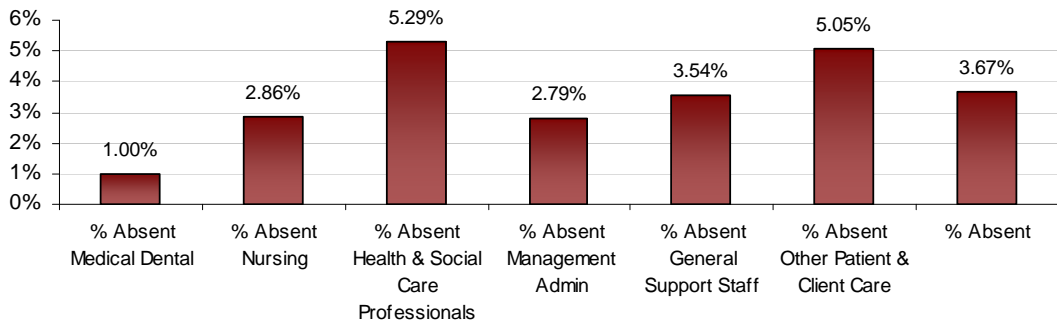

LHO ABSENTEEISM RATE (PER GRADE CATEGORY) OCTOBER 2012

Cork West LHO October 2012 Absenteeism

Donegal LHO October 2012 Absenteeism

Dublin North LHO October 2012 Absenteeism

Dublin North Central LHO October 2012 Absenteeism