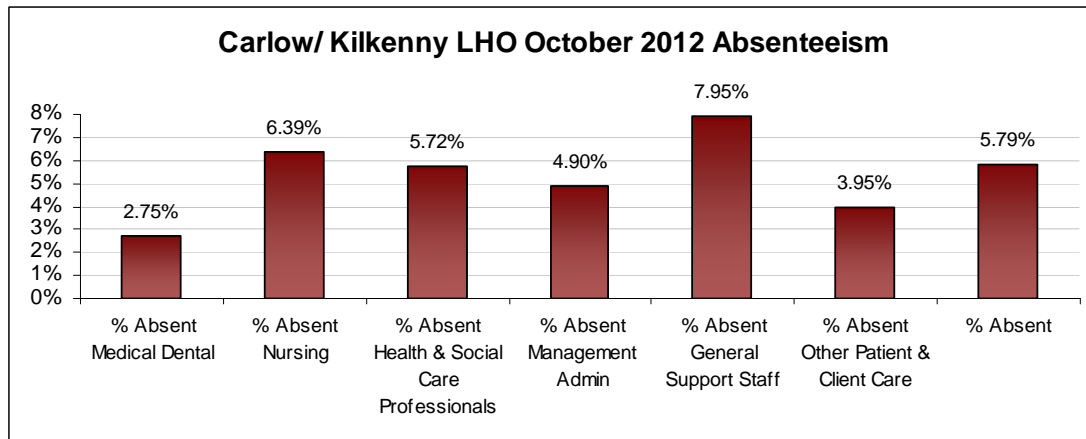

LHO ABSENTEEISM RATE (PER GRADE CATEGORY) OCTOBER 2012

Cork West LHO October 2012 Absenteeism

Donegal LHO October 2012 Absenteeism

Dublin North LHO October 2012 Absenteeism

Dublin North Central LHO October 2012 Absenteeism