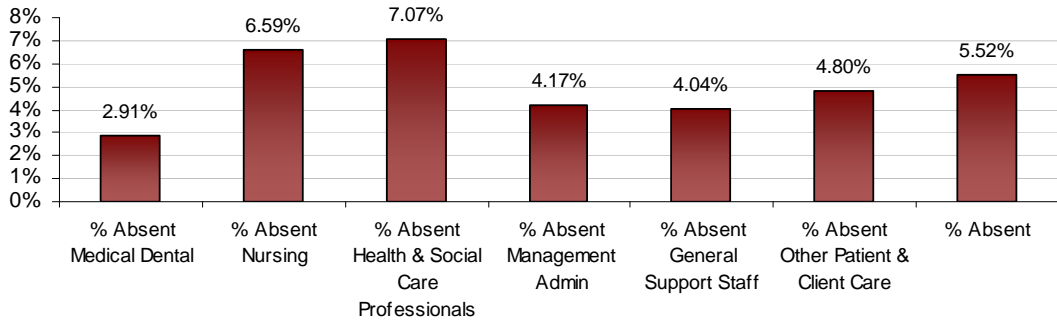

LHO ABSENTEEISM RATE (PER GRADE CATEGORY) OCTOBER 2012

Cork West LHO October 2012 Absenteeism

Donegal LHO October 2012 Absenteeism

Dublin North LHO October 2012 Absenteeism

Dublin North Central LHO October 2012 Absenteeism