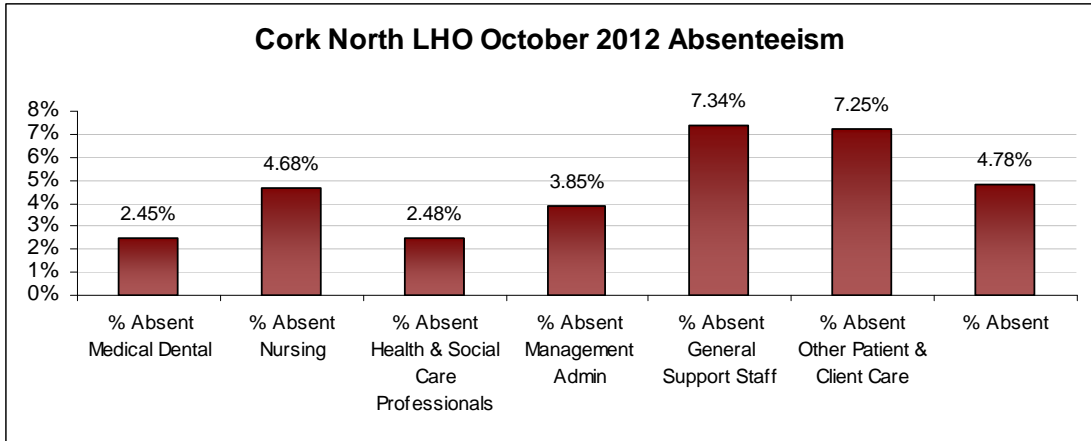

LHO ABSENTEEISM RATE (PER GRADE CATEGORY) OCTOBER 2012

Cork West LHO October 2012 Absenteeism

Donegal LHO October 2012 Absenteeism

Dublin North LHO October 2012 Absenteeism

Dublin North Central LHO October 2012 Absenteeism