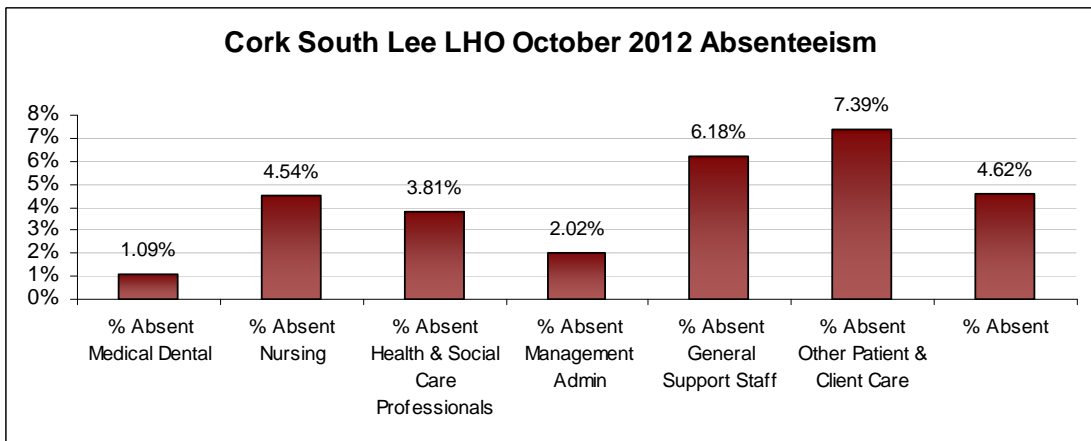

LHO ABSENTEEISM RATE (PER GRADE CATEGORY) OCTOBER 2012

Cork West LHO October 2012 Absenteeism

Donegal LHO October 2012 Absenteeism

Dublin North LHO October 2012 Absenteeism

Dublin North Central LHO October 2012 Absenteeism