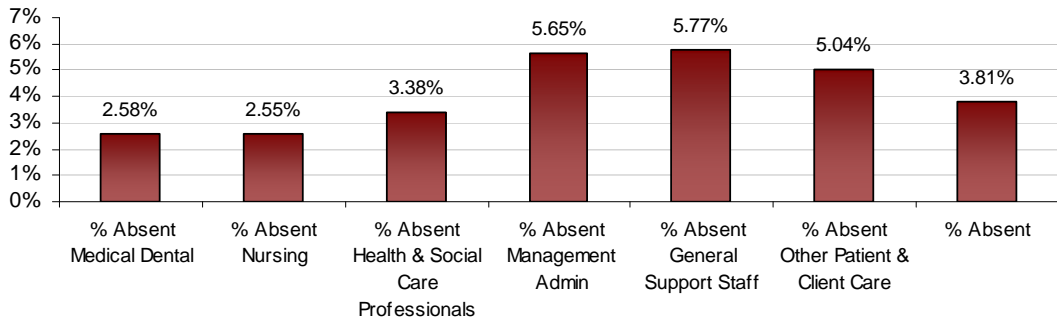

Dublin North-West LHO October 2012 Absenteeism