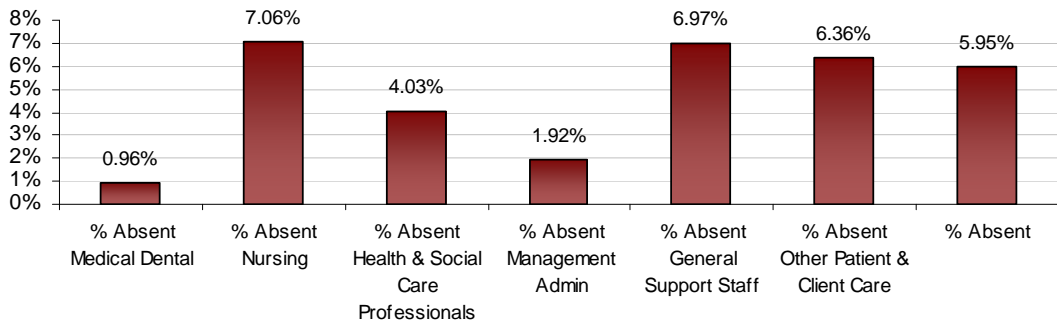

LHO ABSENTEEISM RATE (PER GRADE CATEGORY) OCTOBER 2012

Cork West LHO October 2012 Absenteeism

Donegal LHO October 2012 Absenteeism

Dublin North LHO October 2012 Absenteeism

Dublin North Central LHO October 2012 Absenteeism