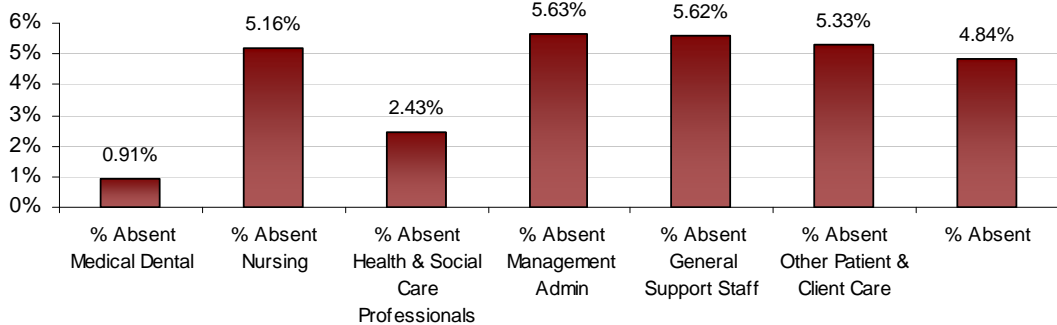

LHO ABSENTEEISM RATE (PER GRADE CATEGORY) OCTOBER 2012

Cork West LHO October 2012 Absenteeism

Donegal LHO October 2012 Absenteeism

Dublin North LHO October 2012 Absenteeism

Dublin North Central LHO October 2012 Absenteeism