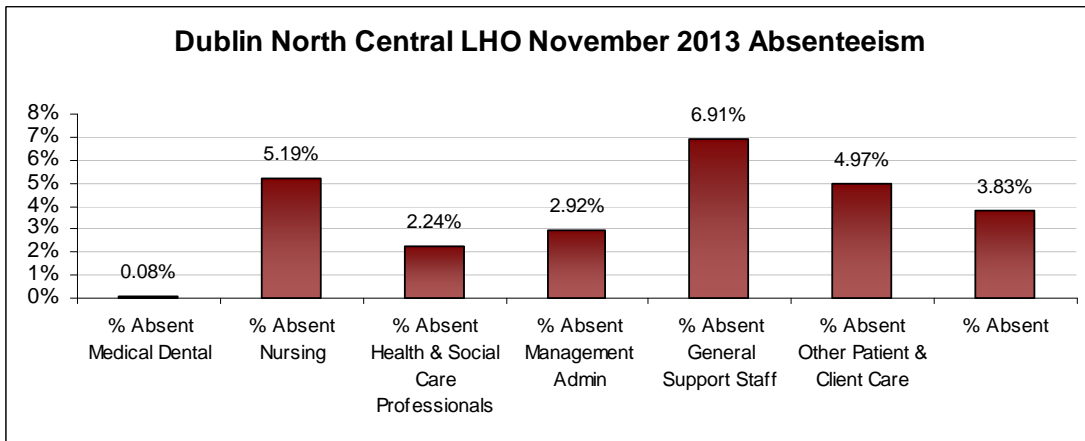

LHO ABSENTEEISM RATE (PER GRADE CATEGORY) November 2013

Dublin North-West LHO November 2013 Absenteeism

Dublin South City LHO November 2013 Absenteeism

Dublin South-East LHO November 2013 Absenteeism

Dublin South-West LHO November 2013 Absenteeism