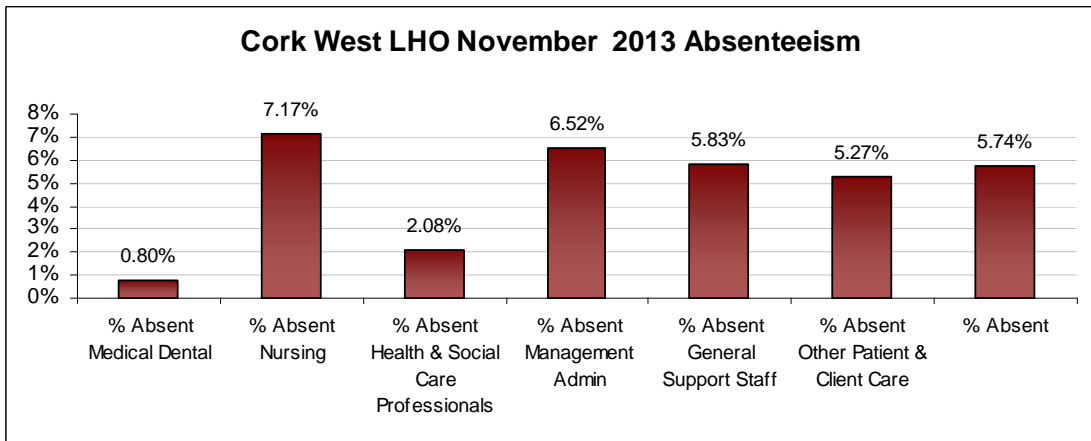

LHO ABSENTEEISM RATE (PER GRADE CATEGORY) November 2013

Dublin North-West LHO November 2013 Absenteeism

Dublin South City LHO November 2013 Absenteeism

Dublin South-East LHO November 2013 Absenteeism

Dublin South-West LHO November 2013 Absenteeism