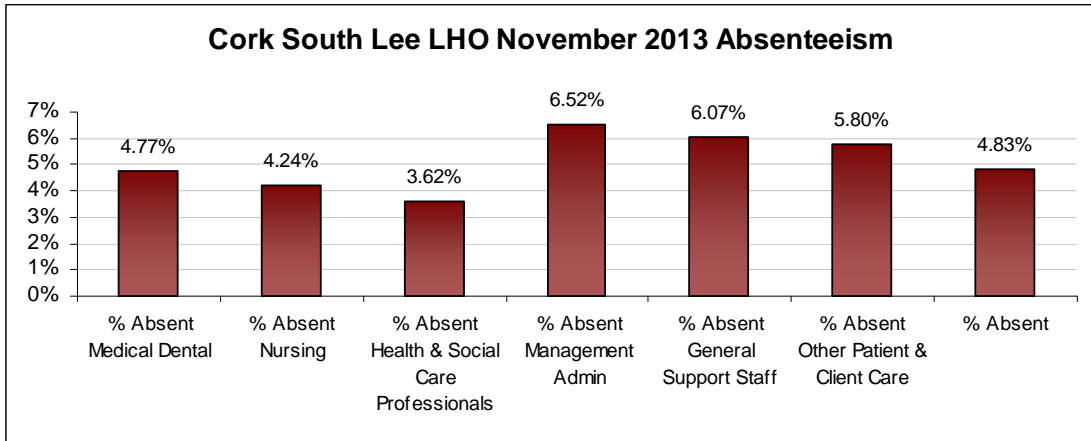

LHO ABSENTEEISM RATE (PER GRADE CATEGORY) November 2013

Dublin North-West LHO November 2013 Absenteeism

Dublin South City LHO November 2013 Absenteeism

Dublin South-East LHO November 2013 Absenteeism

Dublin South-West LHO November 2013 Absenteeism