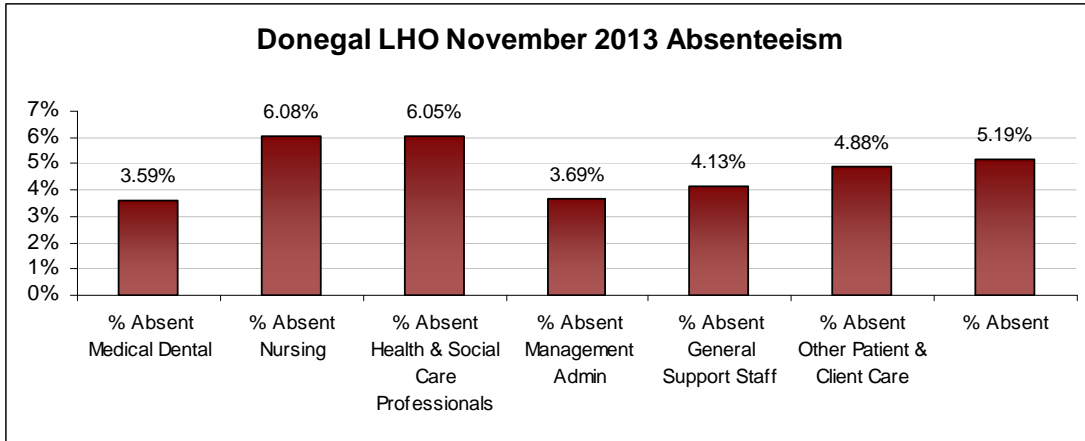

LHO ABSENTEEISM RATE (PER GRADE CATEGORY) November 2013

Dublin North-West LHO November 2013 Absenteeism

Dublin South City LHO November 2013 Absenteeism

Dublin South-East LHO November 2013 Absenteeism

Dublin South-West LHO November 2013 Absenteeism