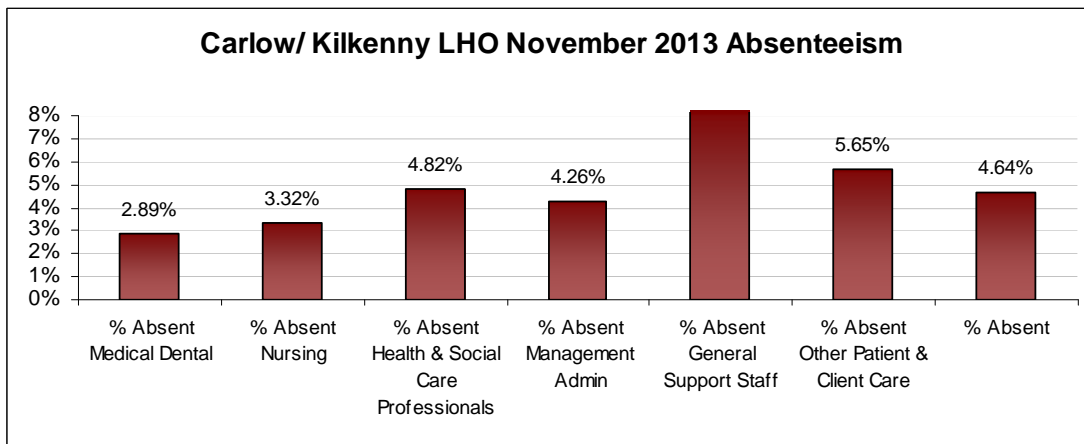

LHO ABSENTEEISM RATE (PER GRADE CATEGORY) November 2013

Dublin North-West LHO November 2013 Absenteeism

Dublin South City LHO November 2013 Absenteeism

Dublin South-East LHO November 2013 Absenteeism

Dublin South-West LHO November 2013 Absenteeism