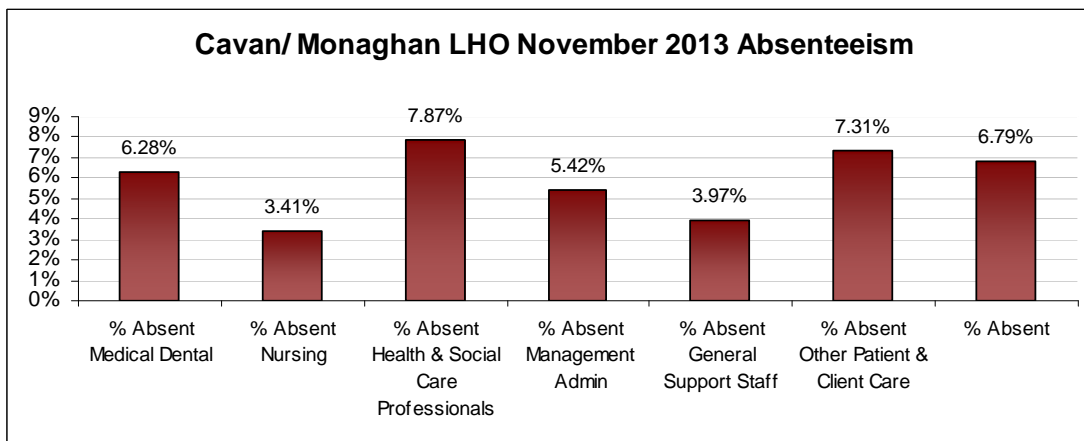

LHO ABSENTEEISM RATE (PER GRADE CATEGORY) November 2013

Dublin North-West LHO November 2013 Absenteeism

Dublin South City LHO November 2013 Absenteeism

Dublin South-East LHO November 2013 Absenteeism

Dublin South-West LHO November 2013 Absenteeism