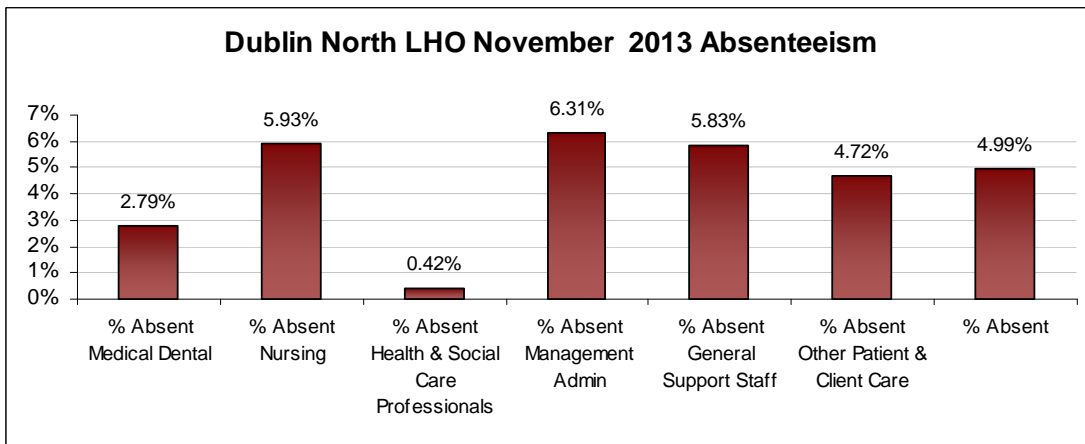

LHO ABSENTEEISM RATE (PER GRADE CATEGORY) November 2013

Dublin North-West LHO November 2013 Absenteeism

Dublin South City LHO November 2013 Absenteeism

Dublin South-East LHO November 2013 Absenteeism

Dublin South-West LHO November 2013 Absenteeism