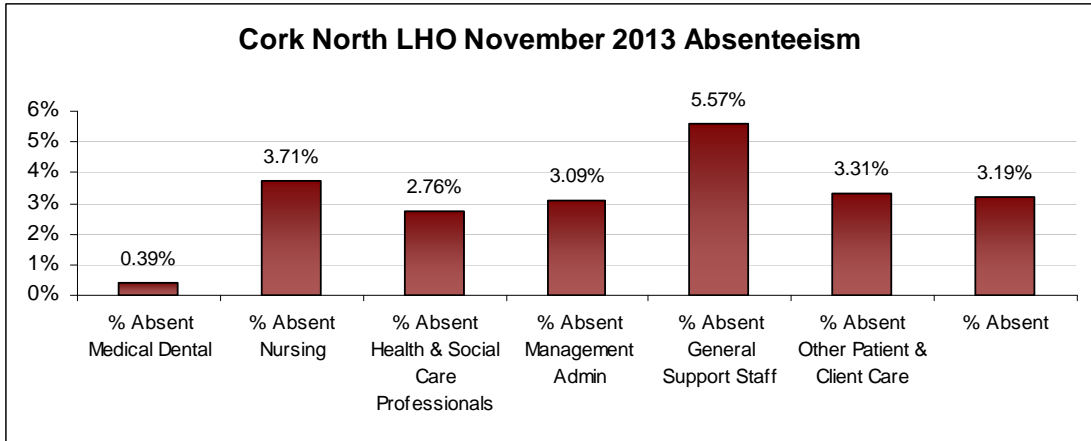

LHO ABSENTEEISM RATE (PER GRADE CATEGORY) November 2013

Dublin North-West LHO November 2013 Absenteeism

Dublin South City LHO November 2013 Absenteeism

Dublin South-East LHO November 2013 Absenteeism

Dublin South-West LHO November 2013 Absenteeism