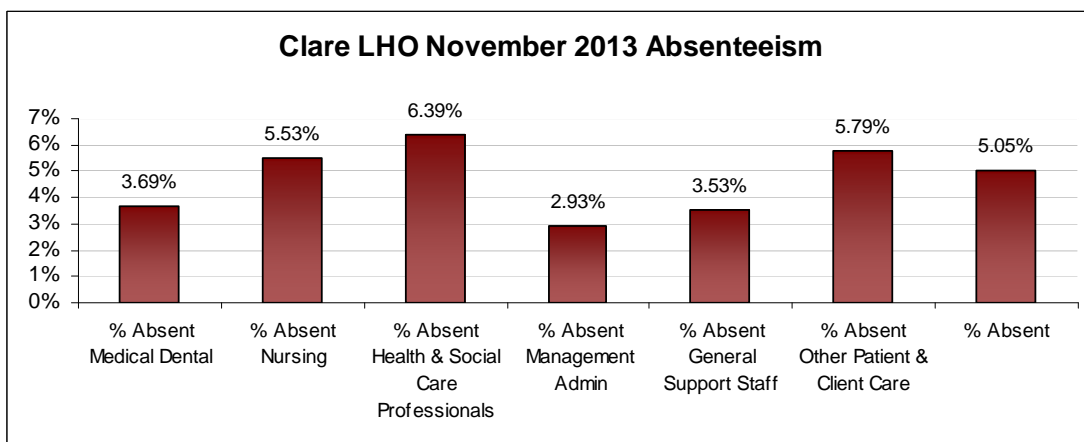

LHO ABSENTEEISM RATE (PER GRADE CATEGORY) November 2013

Dublin North-West LHO November 2013 Absenteeism

Dublin South City LHO November 2013 Absenteeism

Dublin South-East LHO November 2013 Absenteeism

Dublin South-West LHO November 2013 Absenteeism