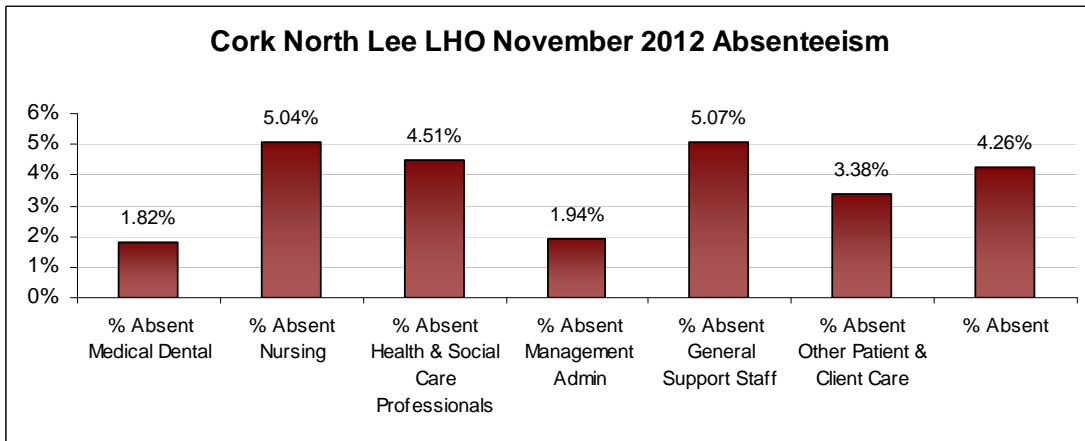

## LHO ABSENTEEISM RATE (PER GRADE CATEGORY) NOVEMBER 2012