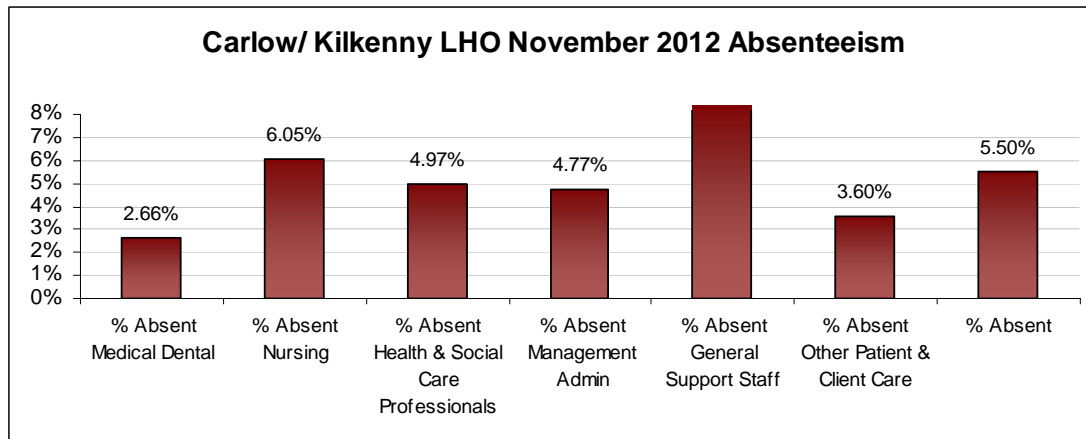

## LHO ABSENTEEISM RATE (PER GRADE CATEGORY) NOVEMBER 2012