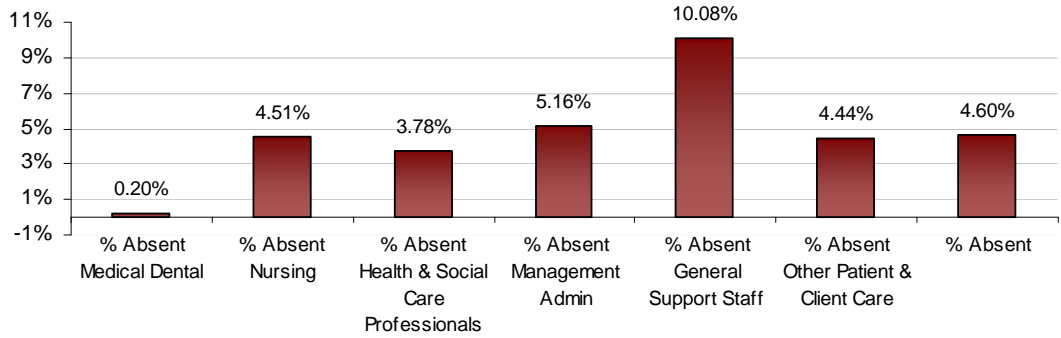

Dublin South-East LHO November 2012 Absenteeism