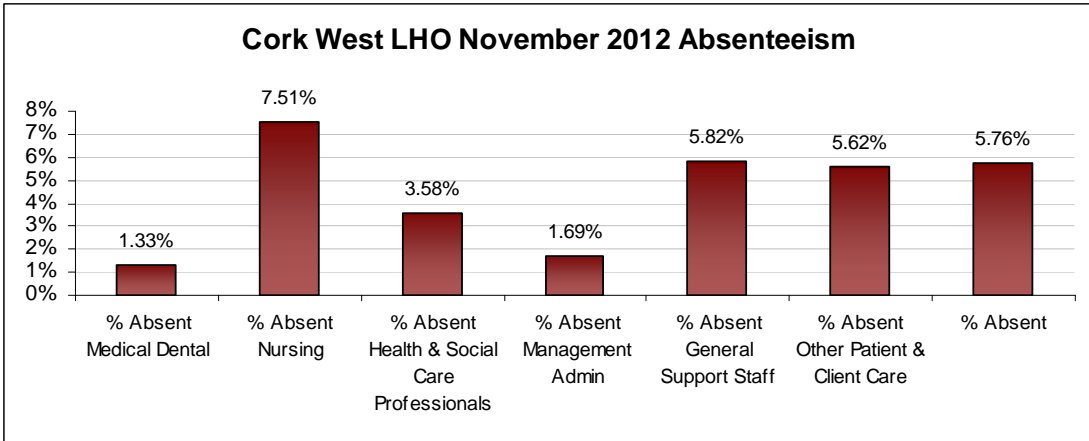

## LHO ABSENTEEISM RATE (PER GRADE CATEGORY) NOVEMBER 2012