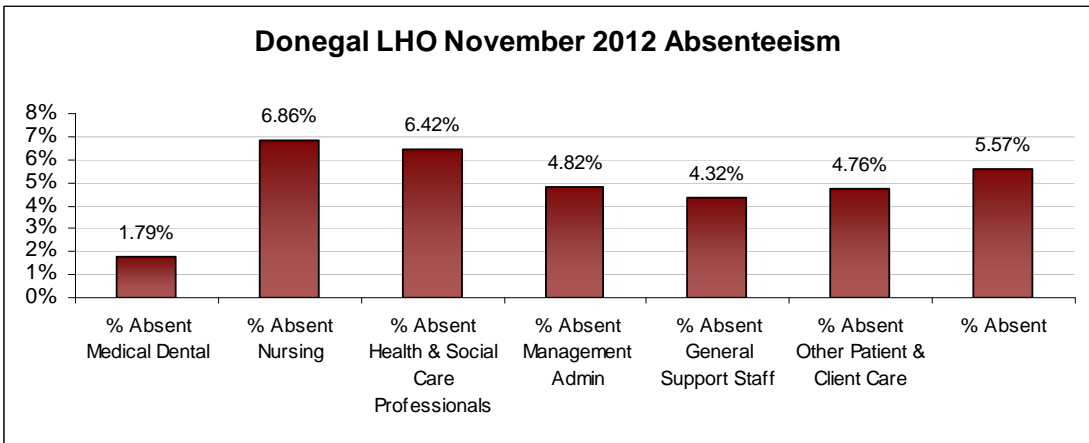

## LHO ABSENTEEISM RATE (PER GRADE CATEGORY) NOVEMBER 2012