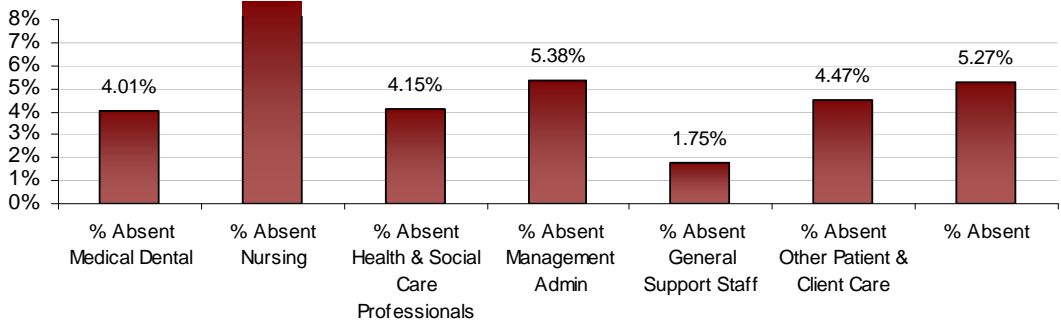

Dublin South-West LHO November 2012 Absenteeism