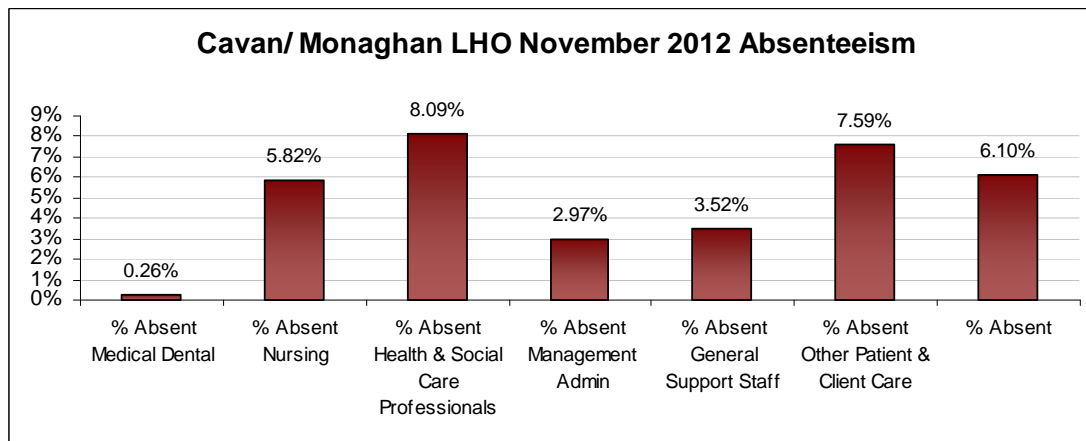

## LHO ABSENTEEISM RATE (PER GRADE CATEGORY) NOVEMBER 2012