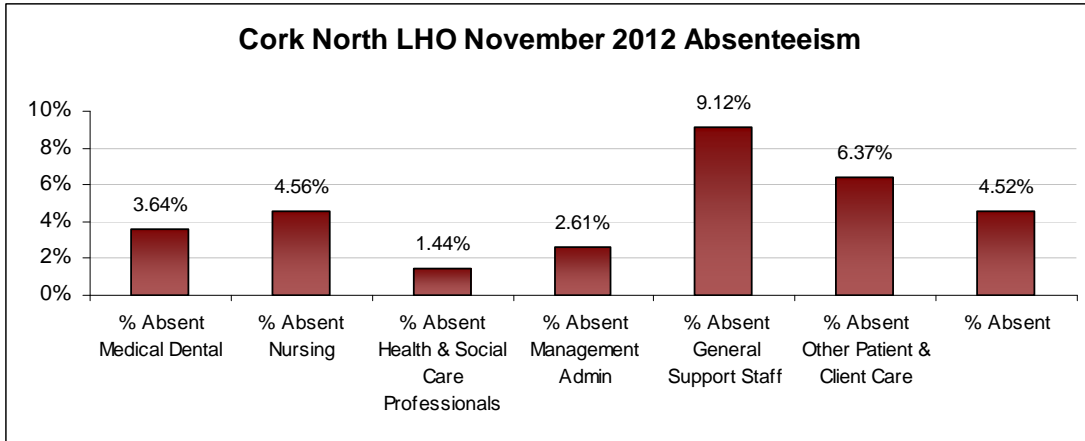

## LHO ABSENTEEISM RATE (PER GRADE CATEGORY) NOVEMBER 2012