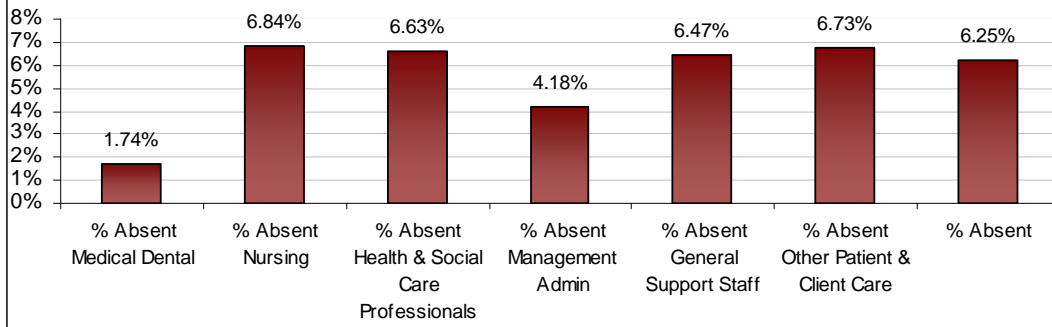

Longford/ Westmeath LHO November 2012 Absenteeism