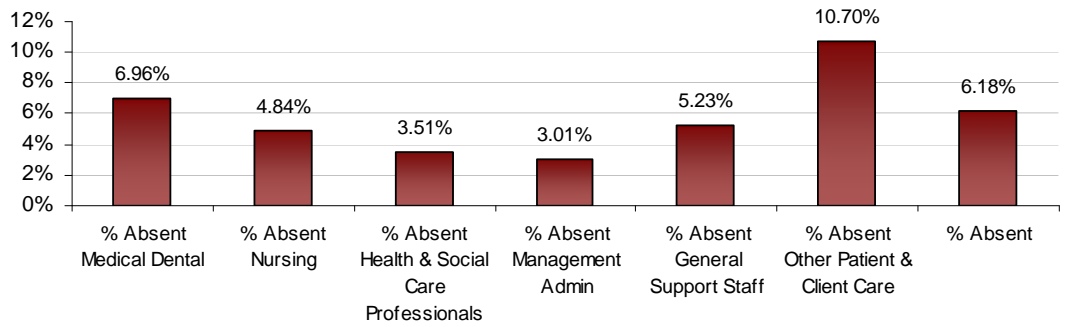

Dublin South-West LHO May 2013 Absenteeism