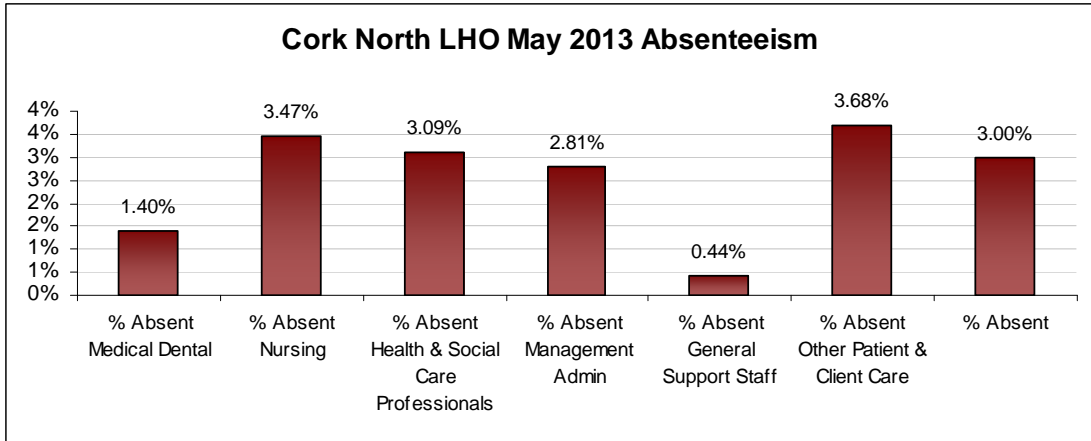

LHO ABSENTEEISM RATE (PER GRADE CATEGORY) May 2013

Cork West LHO May 2013 Absenteeism

Donegal LHO May 2013 Absenteeism

Dublin North LHO May 2013 Absenteeism

Dublin North Central LHO May 2013 Absenteeism

Dublin North-West LHO May 2013 Absenteeism