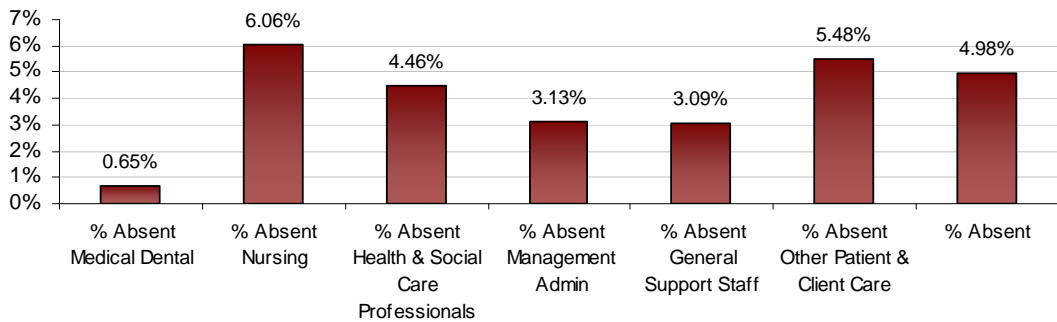

LHO ABSENTEEISM RATE (PER GRADE CATEGORY) May 2013

Cork West LHO May 2013 Absenteeism

Donegal LHO May 2013 Absenteeism

Dublin North LHO May 2013 Absenteeism

Dublin North Central LHO May 2013 Absenteeism

Dublin North-West LHO May 2013 Absenteeism