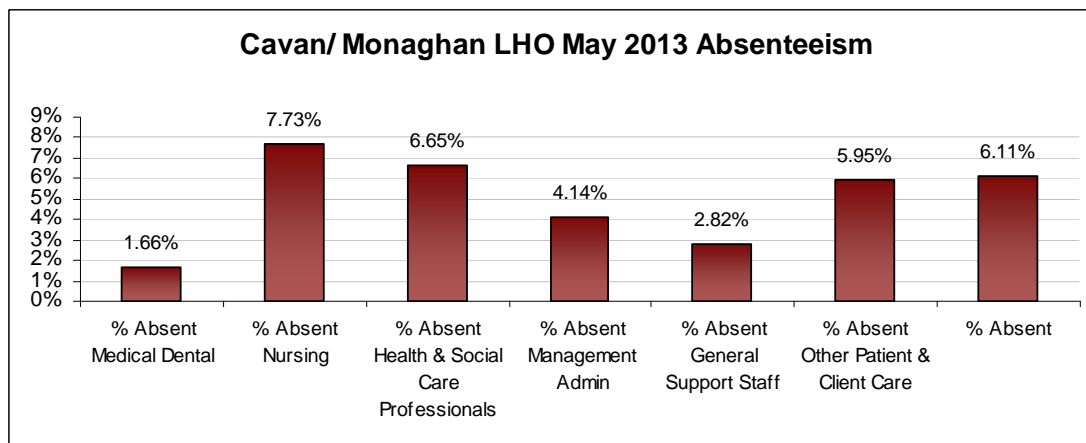

LHO ABSENTEEISM RATE (PER GRADE CATEGORY) May 2013

Cork West LHO May 2013 Absenteeism

Donegal LHO May 2013 Absenteeism

Dublin North LHO May 2013 Absenteeism

Dublin North Central LHO May 2013 Absenteeism

Dublin North-West LHO May 2013 Absenteeism