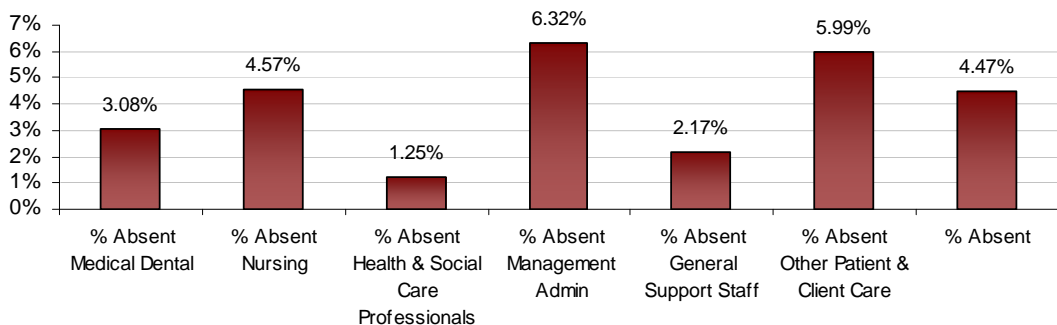

LHO ABSENTEEISM RATE (PER GRADE CATEGORY) May 2013

Cork West LHO May 2013 Absenteeism

Donegal LHO May 2013 Absenteeism

Dublin North LHO May 2013 Absenteeism

Dublin North Central LHO May 2013 Absenteeism

Dublin North-West LHO May 2013 Absenteeism