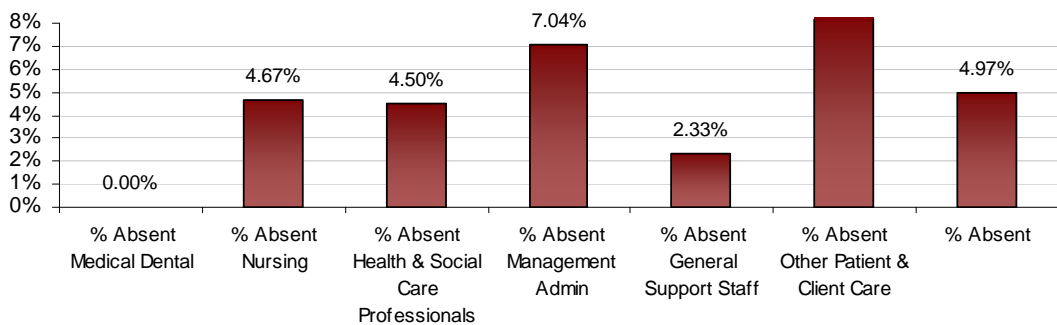

Dublin South City LHO May 2013 Absenteeism