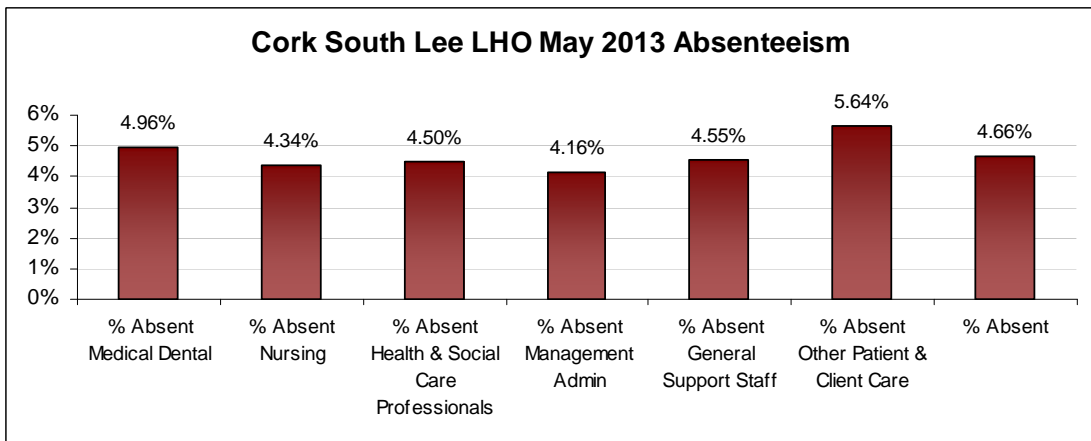

LHO ABSENTEEISM RATE (PER GRADE CATEGORY) May 2013

Cork West LHO May 2013 Absenteeism

Donegal LHO May 2013 Absenteeism

Dublin North LHO May 2013 Absenteeism

Dublin North Central LHO May 2013 Absenteeism

Dublin North-West LHO May 2013 Absenteeism