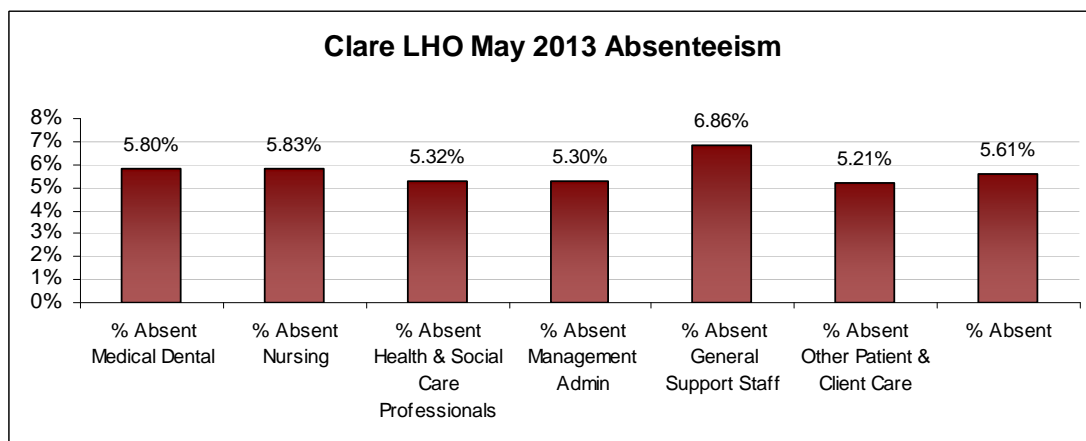

LHO ABSENTEEISM RATE (PER GRADE CATEGORY) May 2013

Cork West LHO May 2013 Absenteeism

Donegal LHO May 2013 Absenteeism

Dublin North LHO May 2013 Absenteeism

Dublin North Central LHO May 2013 Absenteeism

Dublin North-West LHO May 2013 Absenteeism