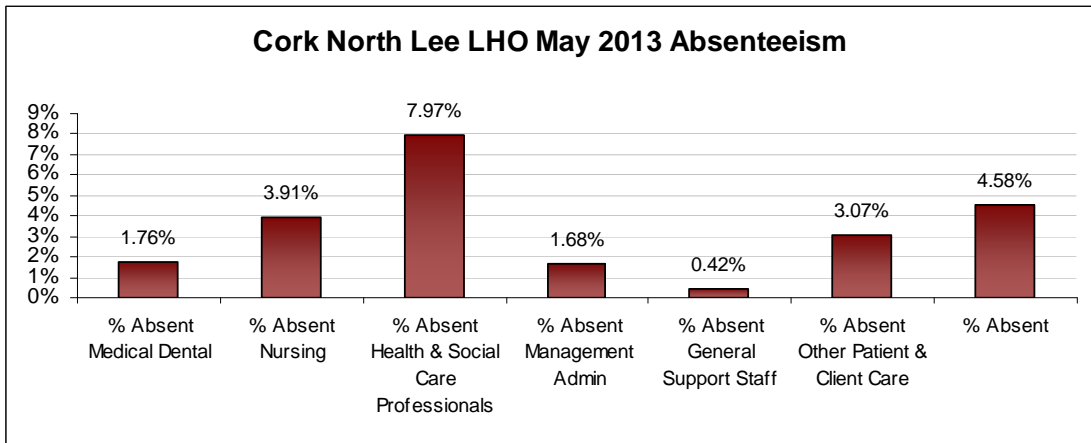

LHO ABSENTEEISM RATE (PER GRADE CATEGORY) May 2013

Cork West LHO May 2013 Absenteeism

Donegal LHO May 2013 Absenteeism

Dublin North LHO May 2013 Absenteeism

Dublin North Central LHO May 2013 Absenteeism

Dublin North-West LHO May 2013 Absenteeism