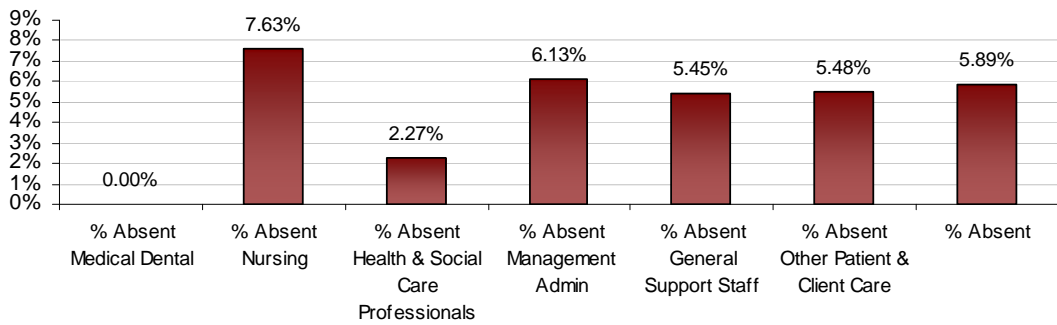

LHO ABSENTEEISM RATE (PER GRADE CATEGORY) May 2013

Cork West LHO May 2013 Absenteeism

Donegal LHO May 2013 Absenteeism

Dublin North LHO May 2013 Absenteeism

Dublin North Central LHO May 2013 Absenteeism

Dublin North-West LHO May 2013 Absenteeism