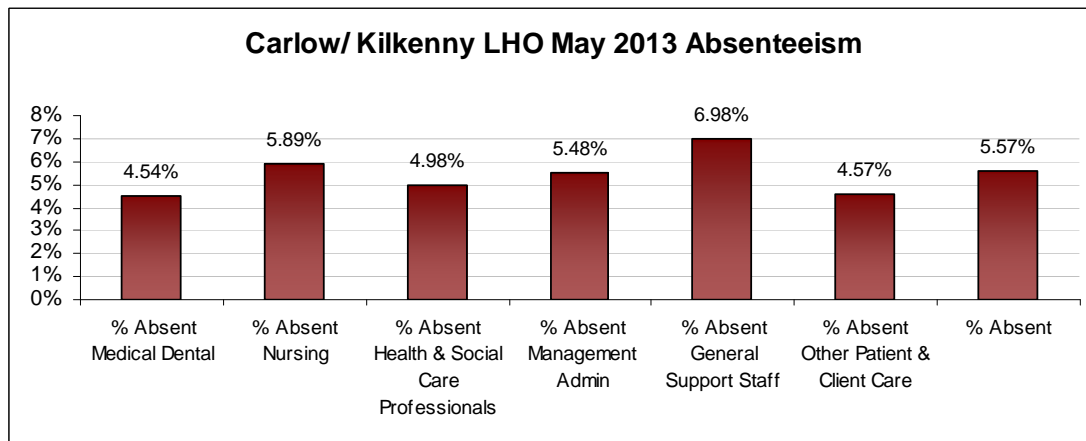

LHO ABSENTEEISM RATE (PER GRADE CATEGORY) May 2013

Cork West LHO May 2013 Absenteeism

Donegal LHO May 2013 Absenteeism

Dublin North LHO May 2013 Absenteeism

Dublin North Central LHO May 2013 Absenteeism

Dublin North-West LHO May 2013 Absenteeism