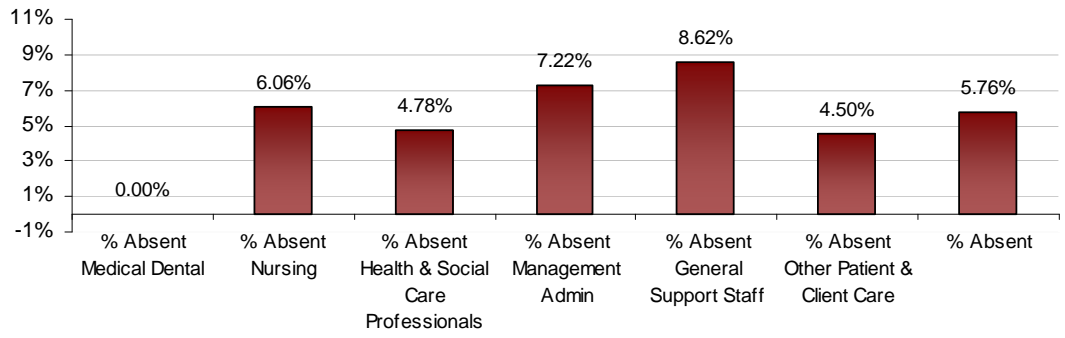

Dublin South-East LHO May 2013 Absenteeism