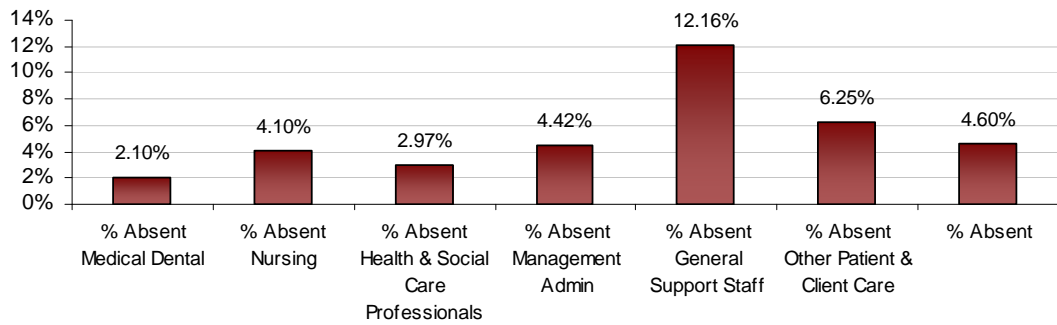

LHO ABSENTEEISM RATE (PER GRADE CATEGORY) May 2013

Cork West LHO May 2013 Absenteeism

Donegal LHO May 2013 Absenteeism

Dublin North LHO May 2013 Absenteeism

Dublin North Central LHO May 2013 Absenteeism

Dublin North-West LHO May 2013 Absenteeism