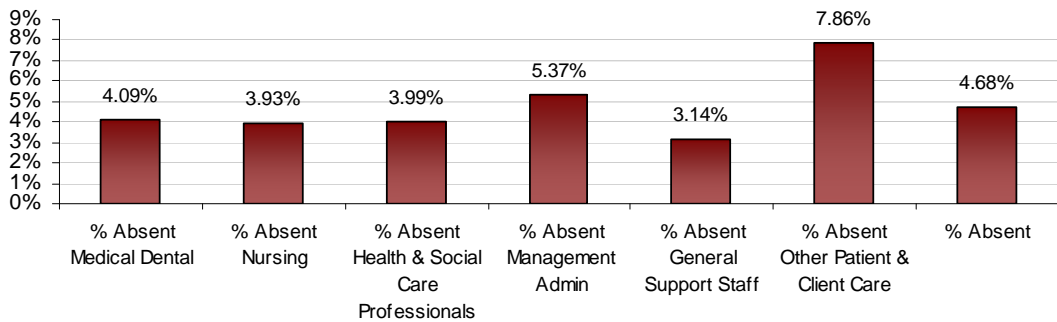

LHO ABSENTEEISM RATE (PER GRADE CATEGORY) May 2013

Cork West LHO May 2013 Absenteeism

Donegal LHO May 2013 Absenteeism

Dublin North LHO May 2013 Absenteeism

Dublin North Central LHO May 2013 Absenteeism

Dublin North-West LHO May 2013 Absenteeism