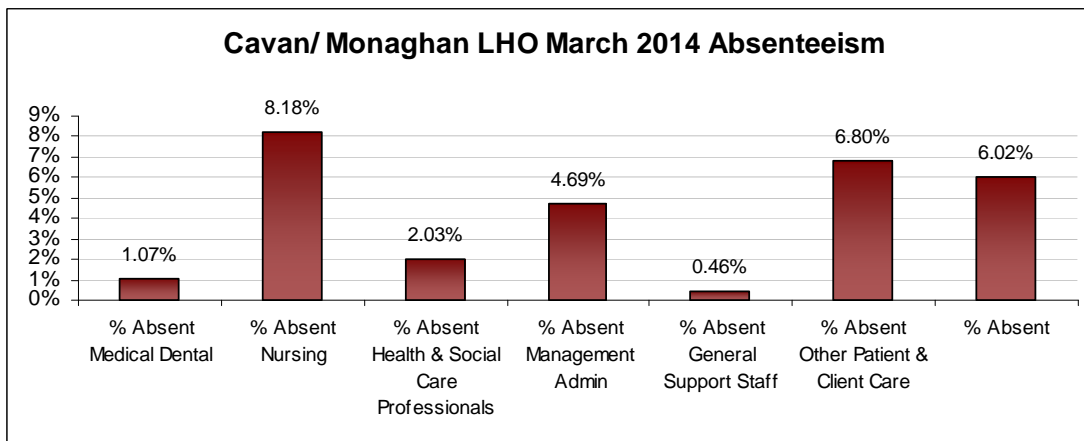

LHO ABSENTEEISM RATE (PER GRADE CATEGORY) March 2014

Cork West LHO March 2014 Absenteeism

Donegal LHO March 2014 Absenteeism

Dublin North LHO March 2014 Absenteeism

Dublin North Central LHO March 2014 Absenteeism