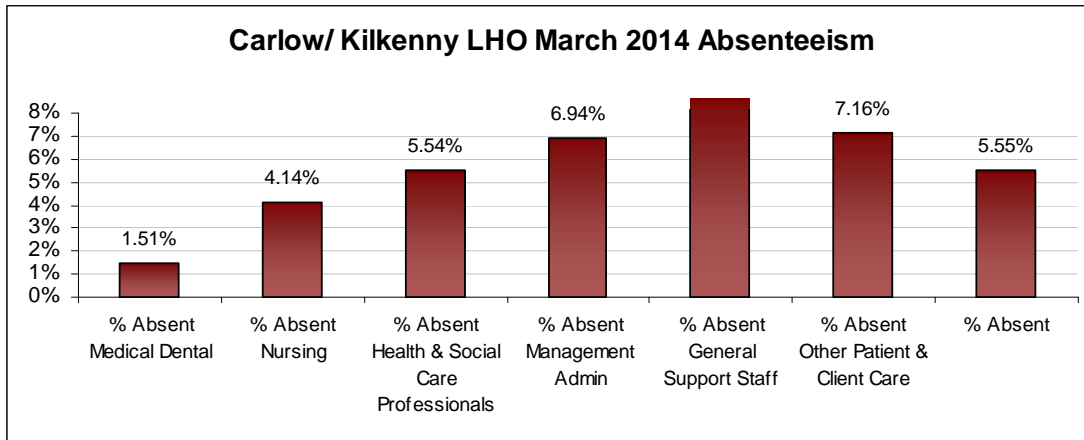

LHO ABSENTEEISM RATE (PER GRADE CATEGORY) March 2014

Cork West LHO March 2014 Absenteeism

Donegal LHO March 2014 Absenteeism

Dublin North LHO March 2014 Absenteeism

Dublin North Central LHO March 2014 Absenteeism