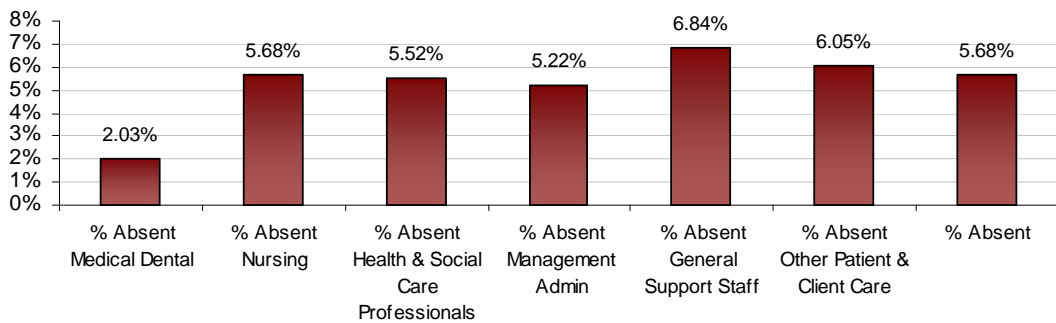

LHO ABSENTEEISM RATE (PER GRADE CATEGORY) March 2014

Cork West LHO March 2014 Absenteeism

Donegal LHO March 2014 Absenteeism

Dublin North LHO March 2014 Absenteeism

Dublin North Central LHO March 2014 Absenteeism