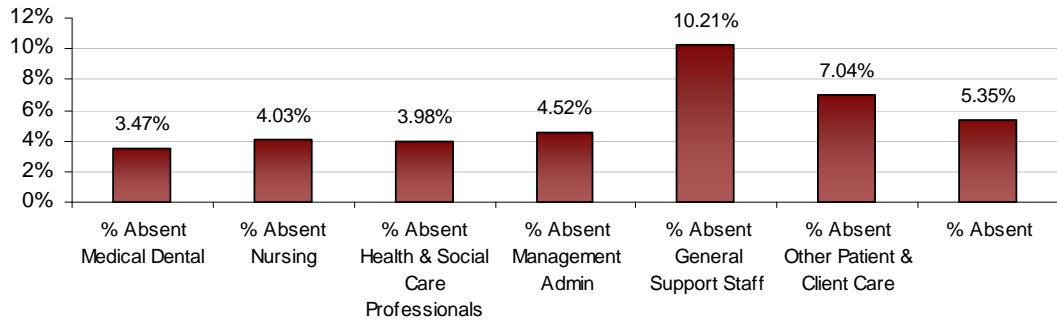

Dublin North-West LHO March 2014 Absenteeism