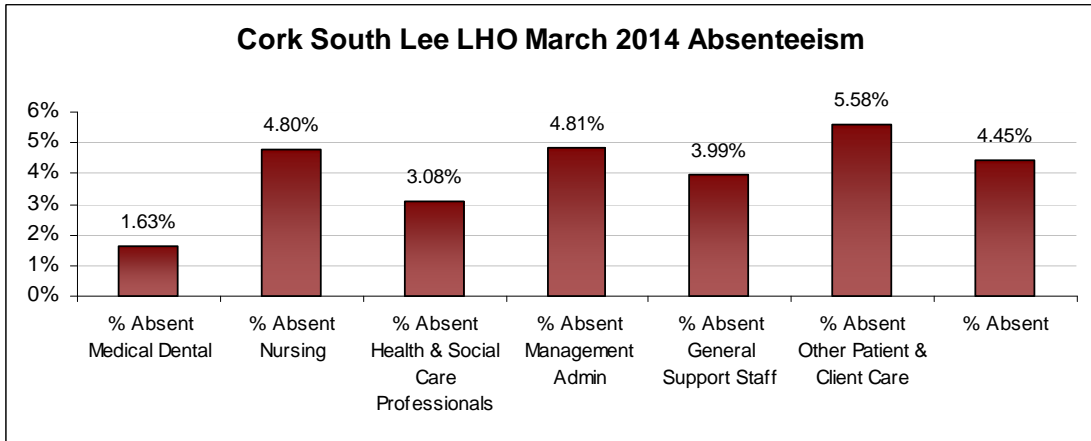

LHO ABSENTEEISM RATE (PER GRADE CATEGORY) March 2014

Cork West LHO March 2014 Absenteeism

Donegal LHO March 2014 Absenteeism

Dublin North LHO March 2014 Absenteeism

Dublin North Central LHO March 2014 Absenteeism