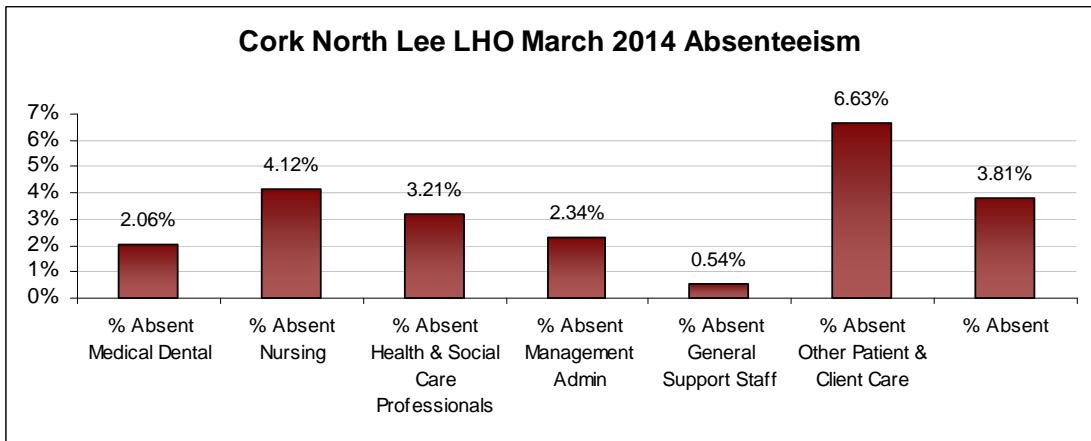

LHO ABSENTEEISM RATE (PER GRADE CATEGORY) March 2014

Cork West LHO March 2014 Absenteeism

Donegal LHO March 2014 Absenteeism

Dublin North LHO March 2014 Absenteeism

Dublin North Central LHO March 2014 Absenteeism