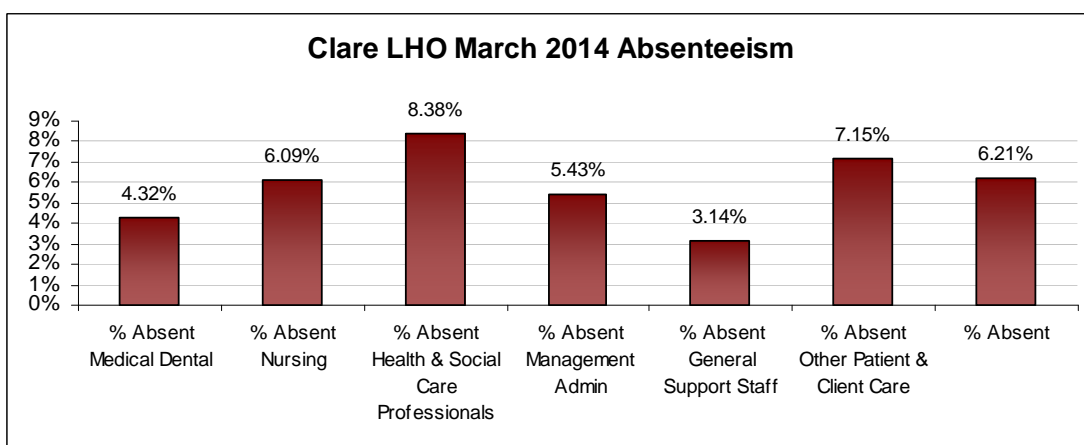

LHO ABSENTEEISM RATE (PER GRADE CATEGORY) March 2014

Cork West LHO March 2014 Absenteeism

Donegal LHO March 2014 Absenteeism

Dublin North LHO March 2014 Absenteeism

Dublin North Central LHO March 2014 Absenteeism