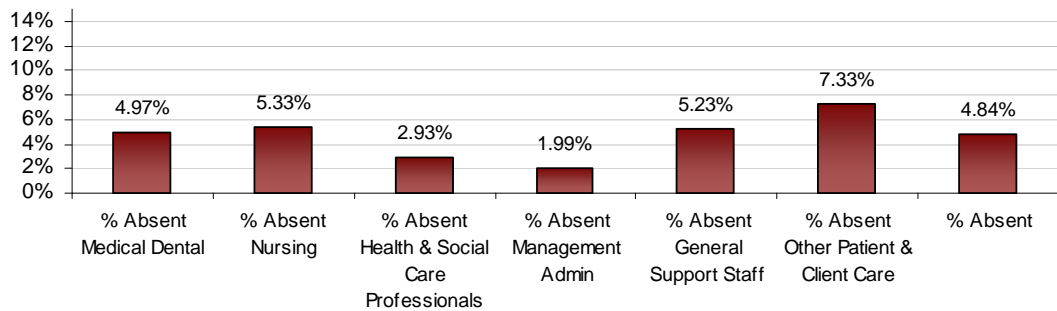

Dublin South City LHO March 2014 Absenteeism