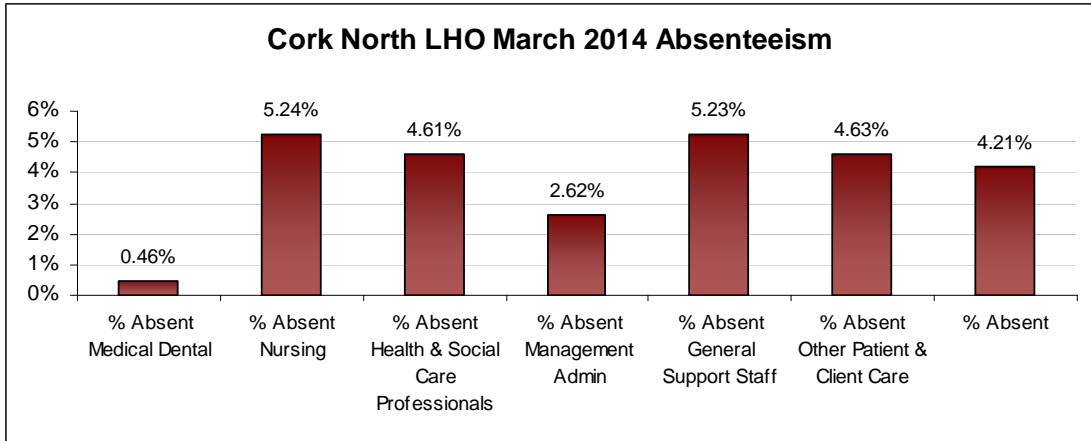

LHO ABSENTEEISM RATE (PER GRADE CATEGORY) March 2014

Cork West LHO March 2014 Absenteeism

Donegal LHO March 2014 Absenteeism

Dublin North LHO March 2014 Absenteeism

Dublin North Central LHO March 2014 Absenteeism