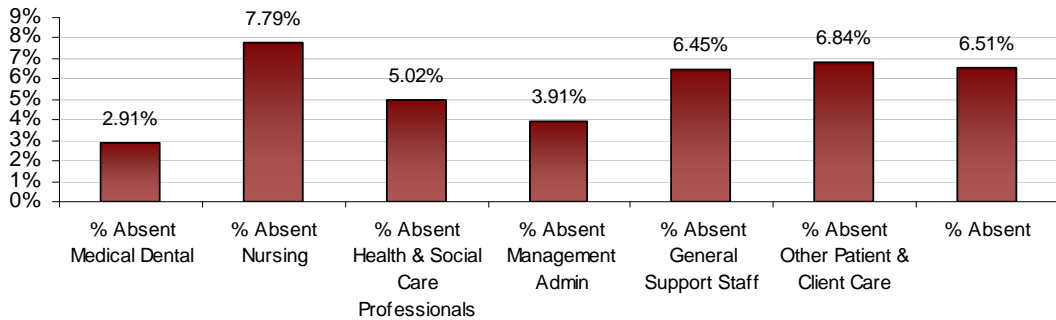

Laois /Offaly LHO March 2013 Absenteeism