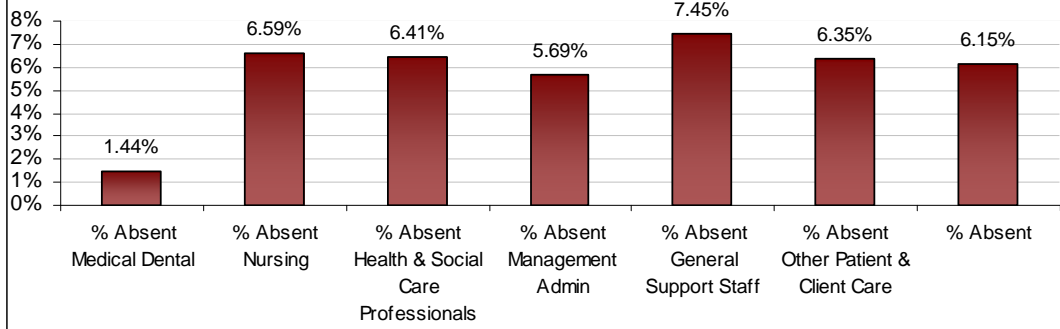

Longford/ Westmeath LHO March 2013 Absenteeism