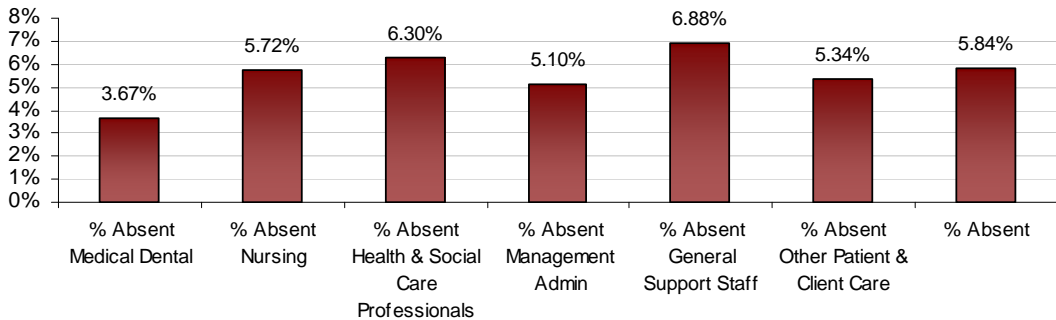

Dublin West LHO March 2013 Absenteeism