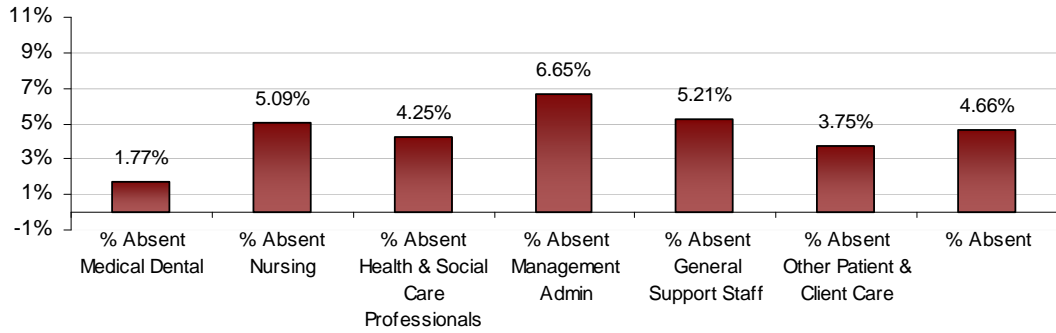

Dublin South-East LHO March 2013 Absenteeism