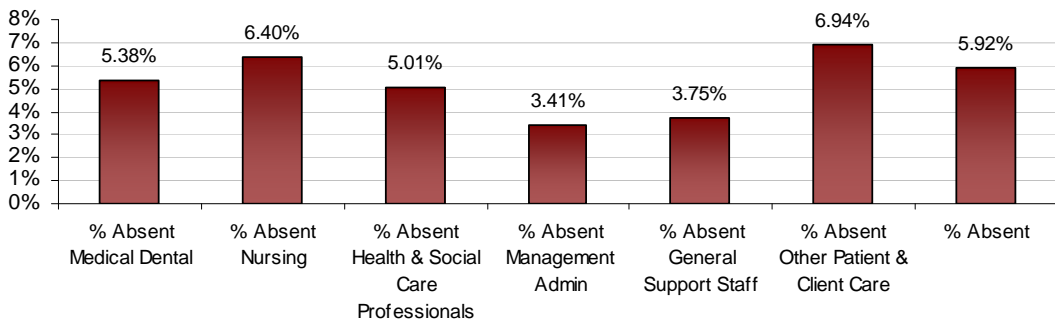

Laois /Offaly LHO June 2013 Absenteeism