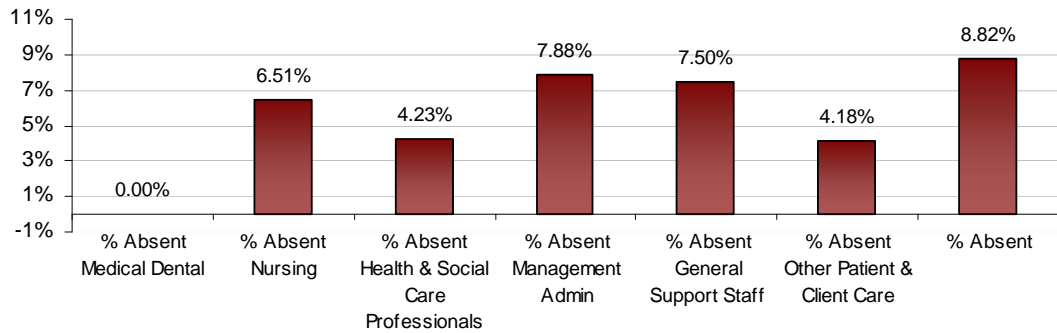

Dublin South-East LHO June 2013 Absenteeism