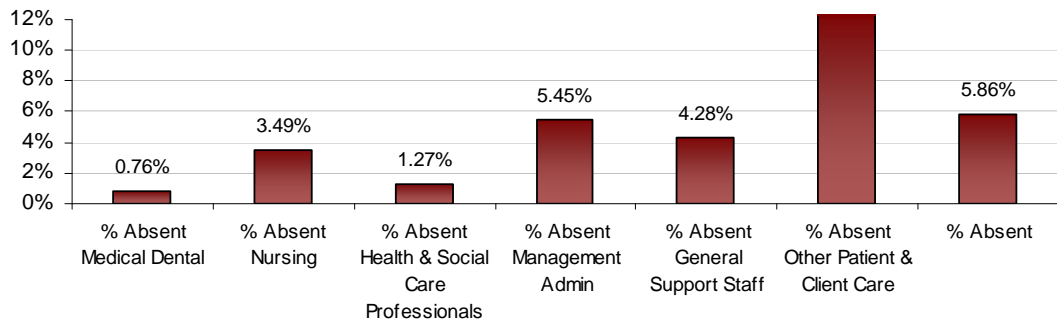

Dublin South-West LHO June 2013 Absenteeism