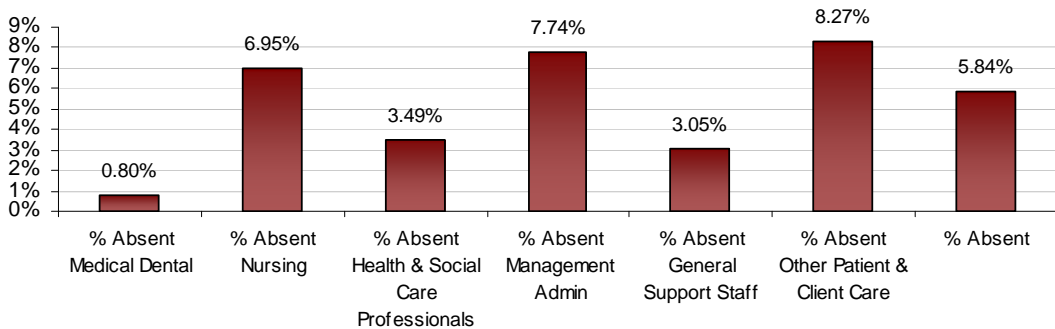

Limerick LHO June 2013 Absenteeism