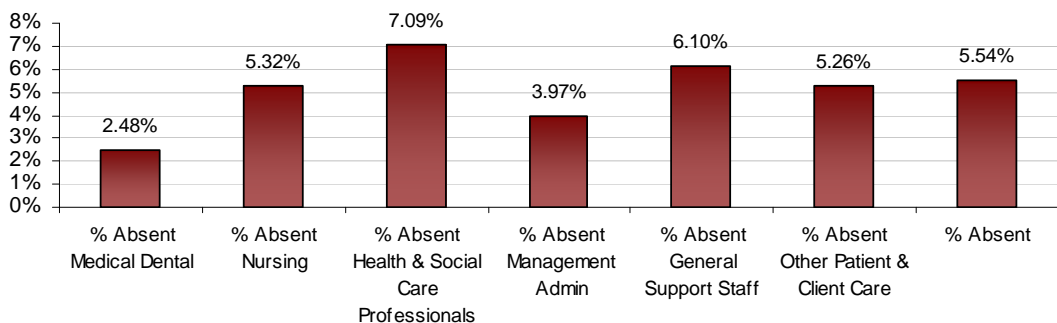

Dublin West LHO June 2013 Absenteeism