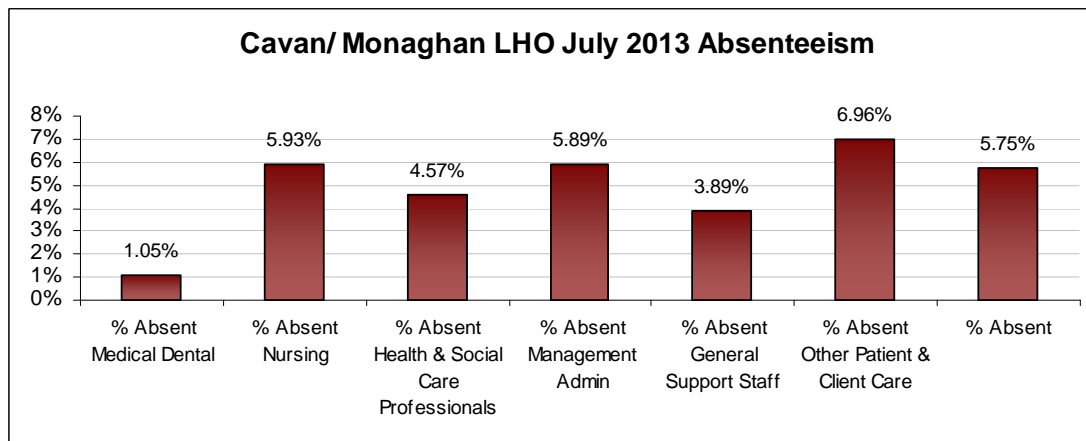

LHO ABSENTEEISM RATE (PER GRADE CATEGORY) July 2013

Cork North LHO July 2013 Absenteeism

Cork North Lee LHO July 2013 Absenteeism

Cork South Lee LHO July 2013 Absenteeism

Cork West LHO July 2013 Absenteeism