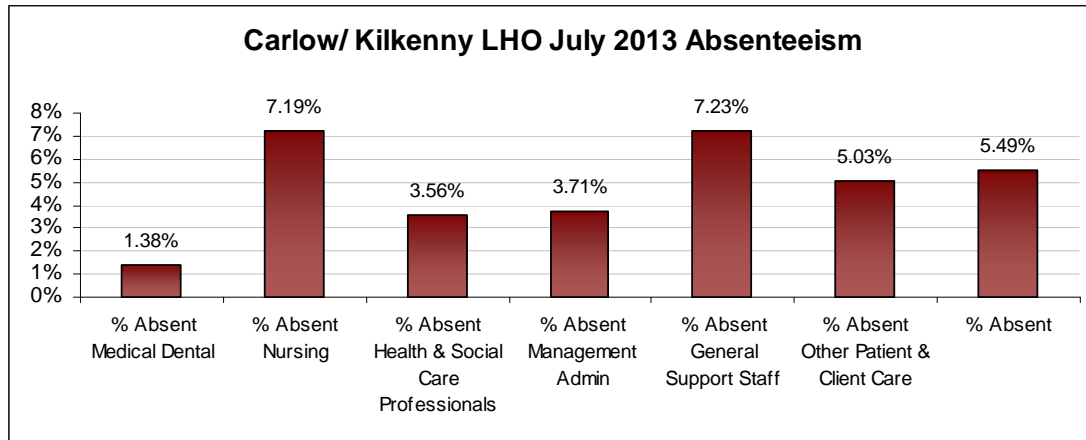

LHO ABSENTEEISM RATE (PER GRADE CATEGORY) July 2013

Cork North LHO July 2013 Absenteeism

Cork North Lee LHO July 2013 Absenteeism

Cork South Lee LHO July 2013 Absenteeism

Cork West LHO July 2013 Absenteeism