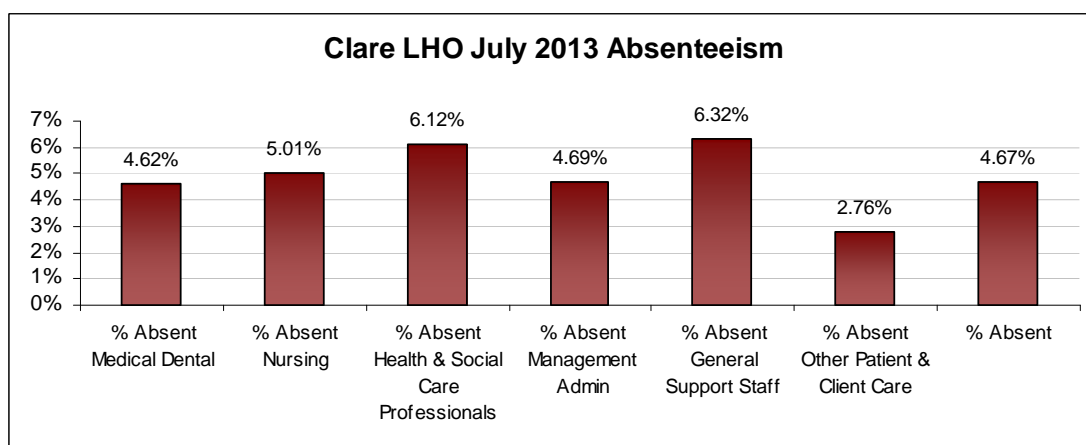

LHO ABSENTEEISM RATE (PER GRADE CATEGORY) July 2013

Cork North LHO July 2013 Absenteeism

Cork North Lee LHO July 2013 Absenteeism

Cork South Lee LHO July 2013 Absenteeism

Cork West LHO July 2013 Absenteeism