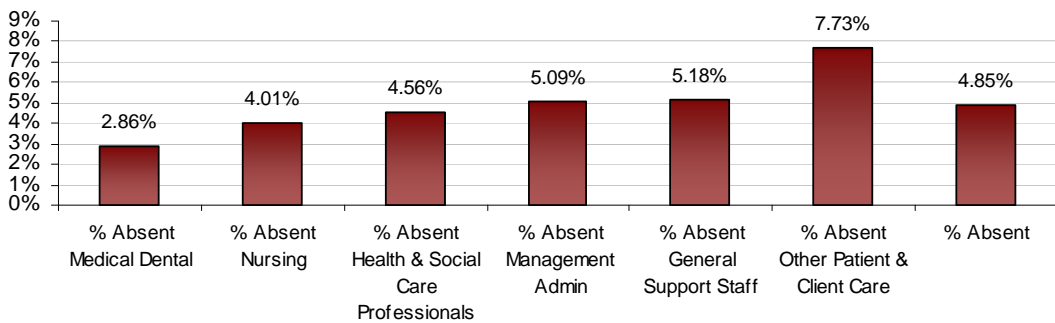

Dublin North-West LHO Absenteeism