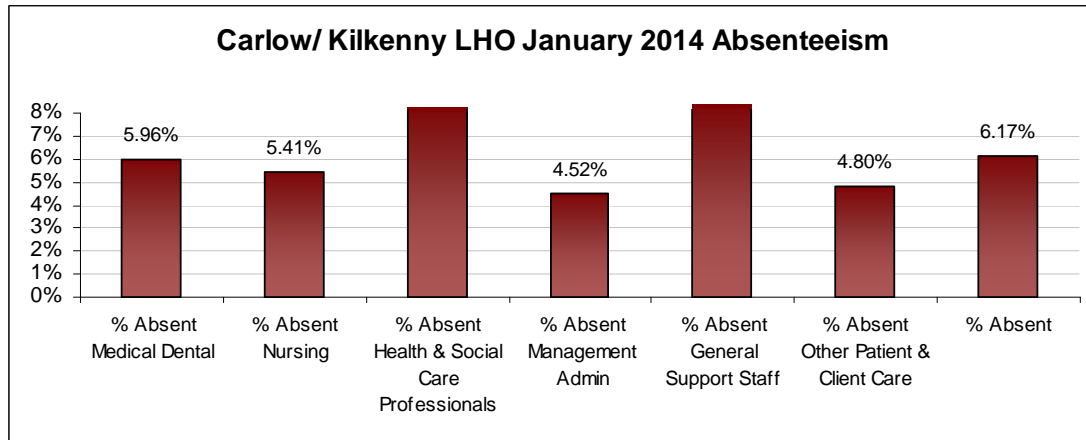

LHO ABSENTEEISM RATE (PER GRADE CATEGORY) January 2014

Cork West LHO January 2014 Absenteeism

Donegal LHO January 2014 Absenteeism

Dublin North LHO January 2014 Absenteeism

Dublin North Central LHO January 2014 Absenteeism