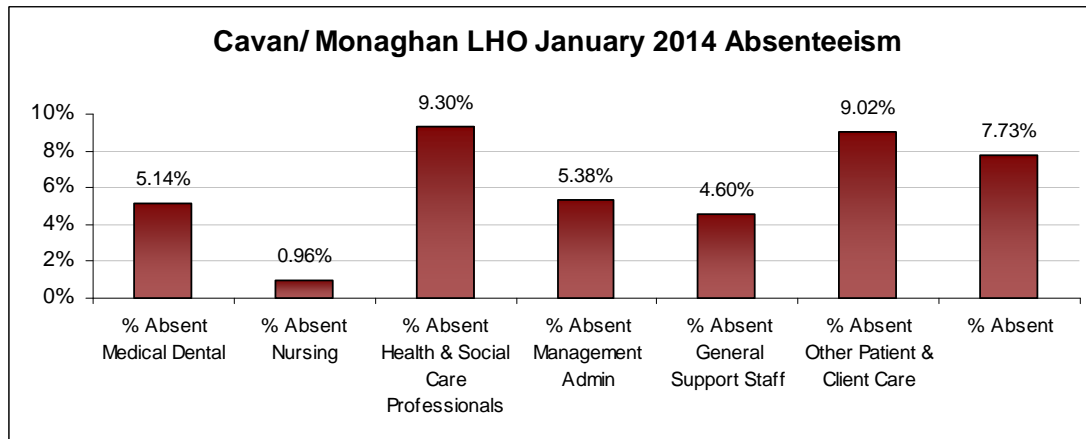

LHO ABSENTEEISM RATE (PER GRADE CATEGORY) January 2014

Cork West LHO January 2014 Absenteeism

Donegal LHO January 2014 Absenteeism

Dublin North LHO January 2014 Absenteeism

Dublin North Central LHO January 2014 Absenteeism