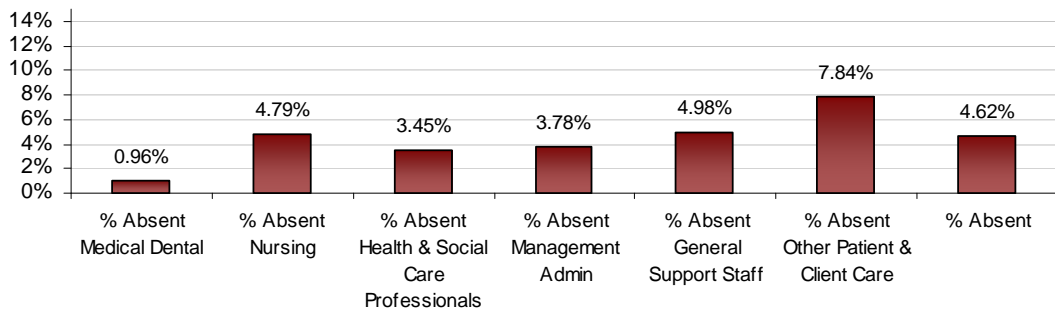

Dublin South City LHO January 2014 Absenteeism