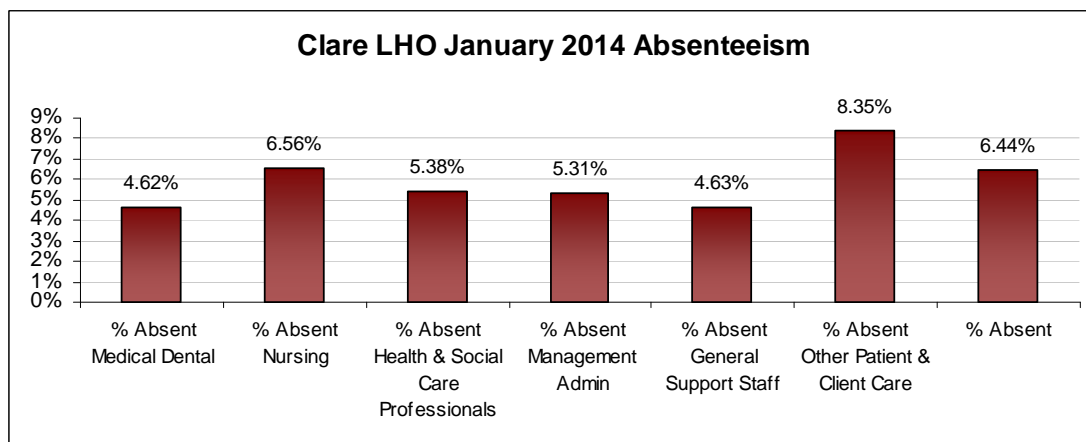

LHO ABSENTEEISM RATE (PER GRADE CATEGORY) January 2014

Cork West LHO January 2014 Absenteeism

Donegal LHO January 2014 Absenteeism

Dublin North LHO January 2014 Absenteeism

Dublin North Central LHO January 2014 Absenteeism