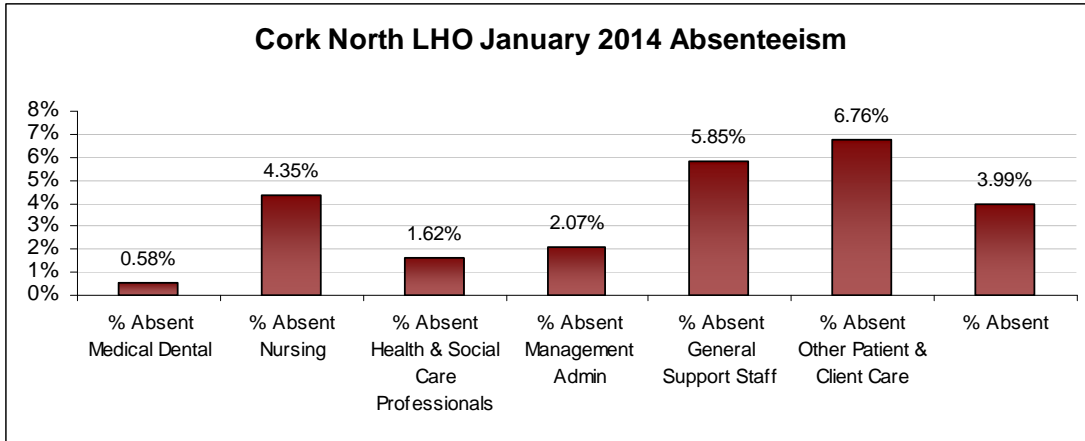

LHO ABSENTEEISM RATE (PER GRADE CATEGORY) January 2014

Cork West LHO January 2014 Absenteeism

Donegal LHO January 2014 Absenteeism

Dublin North LHO January 2014 Absenteeism

Dublin North Central LHO January 2014 Absenteeism