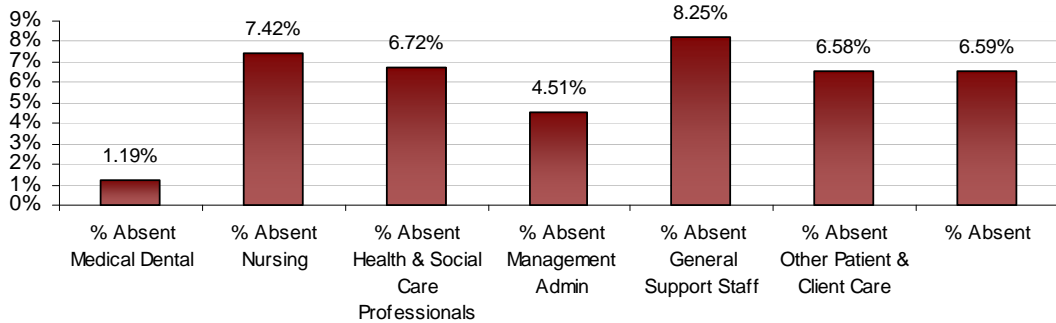

LHO ABSENTEEISM RATE (PER GRADE CATEGORY) January 2014

Cork West LHO January 2014 Absenteeism

Donegal LHO January 2014 Absenteeism

Dublin North LHO January 2014 Absenteeism

Dublin North Central LHO January 2014 Absenteeism