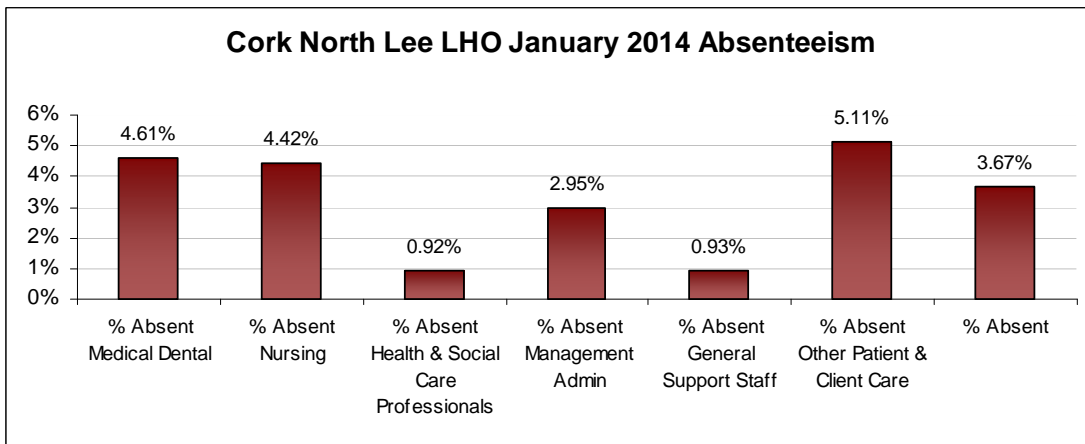

LHO ABSENTEEISM RATE (PER GRADE CATEGORY) January 2014

Cork West LHO January 2014 Absenteeism

Donegal LHO January 2014 Absenteeism

Dublin North LHO January 2014 Absenteeism

Dublin North Central LHO January 2014 Absenteeism