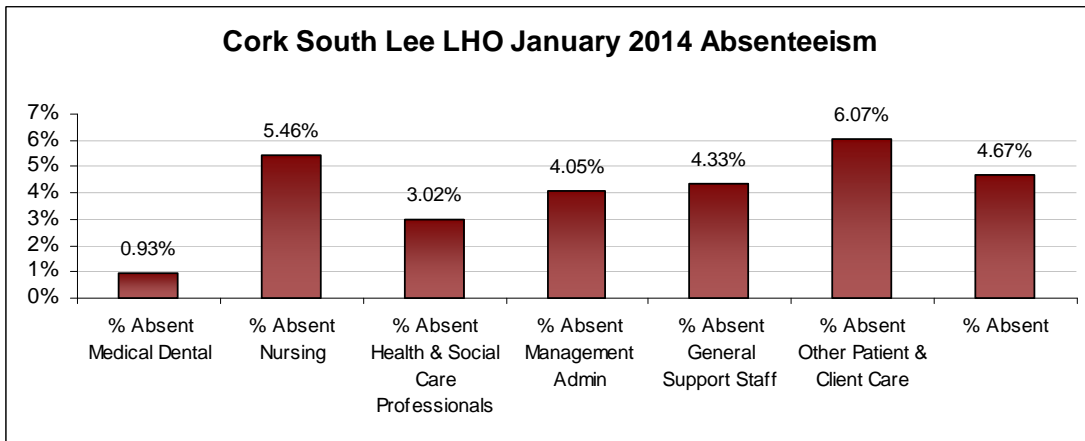

LHO ABSENTEEISM RATE (PER GRADE CATEGORY) January 2014

Cork West LHO January 2014 Absenteeism

Donegal LHO January 2014 Absenteeism

Dublin North LHO January 2014 Absenteeism

Dublin North Central LHO January 2014 Absenteeism