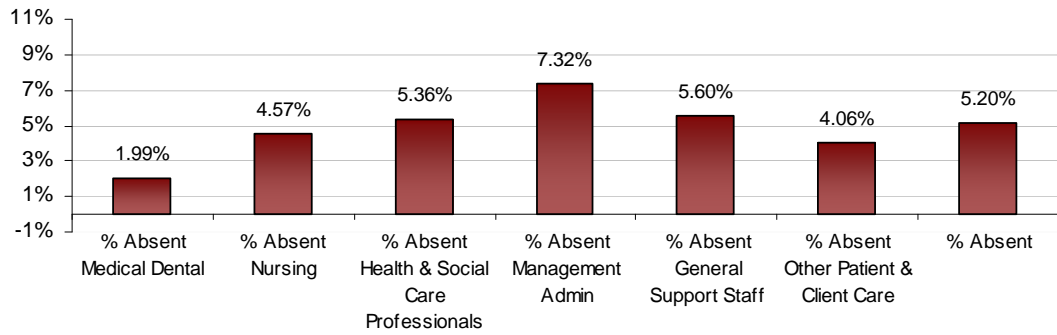

Dublin South-East LHO January 2014 Absenteeism