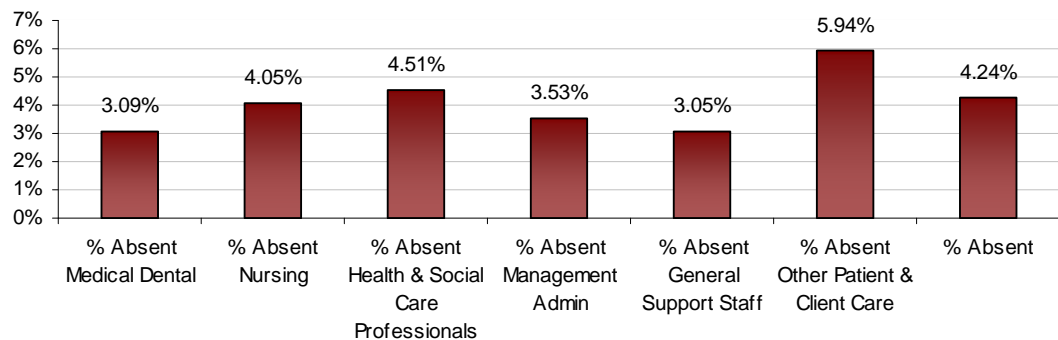

Kerry LHO January 2013 Absenteeism