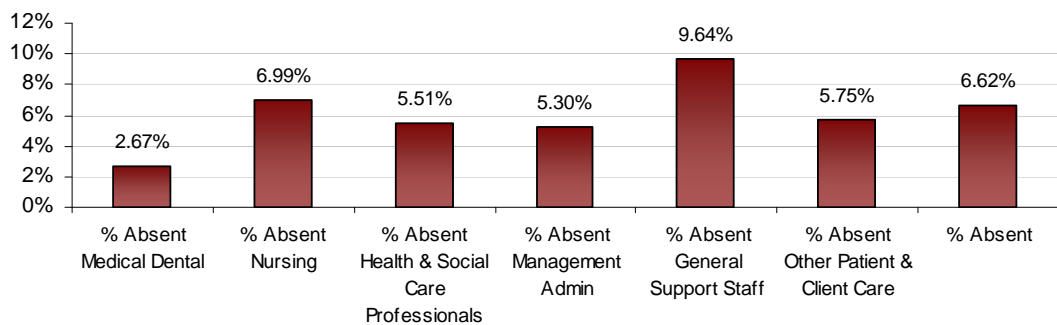

Dublin West LHO January 2013 Absenteeism