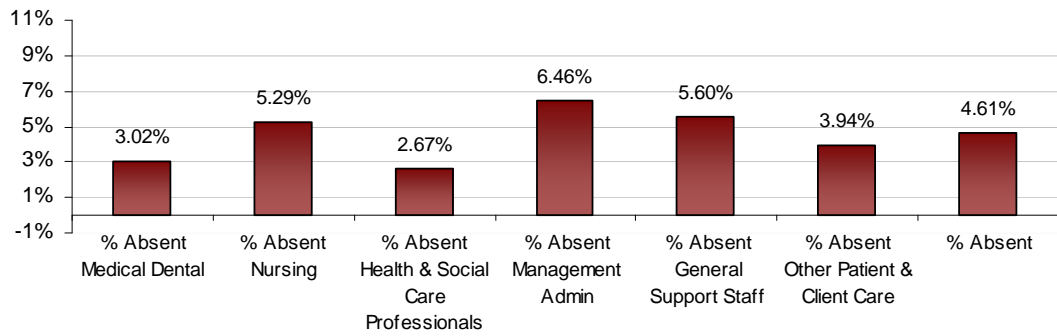

Dublin South-East LHO January 2013 Absenteeism