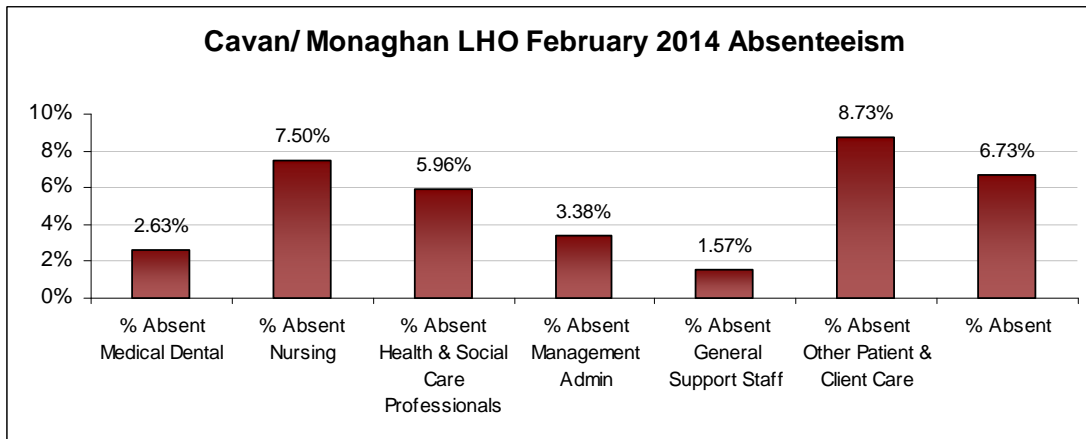

LHO ABSENTEEISM RATE (PER GRADE CATEGORY) February 2014

Cork North LHO February 2014 Absenteeism

Cork North Lee LHO February 2014 Absenteeism

Cork South Lee LHO February 2014 Absenteeism

Cork West LHO February 2014 Absenteeism