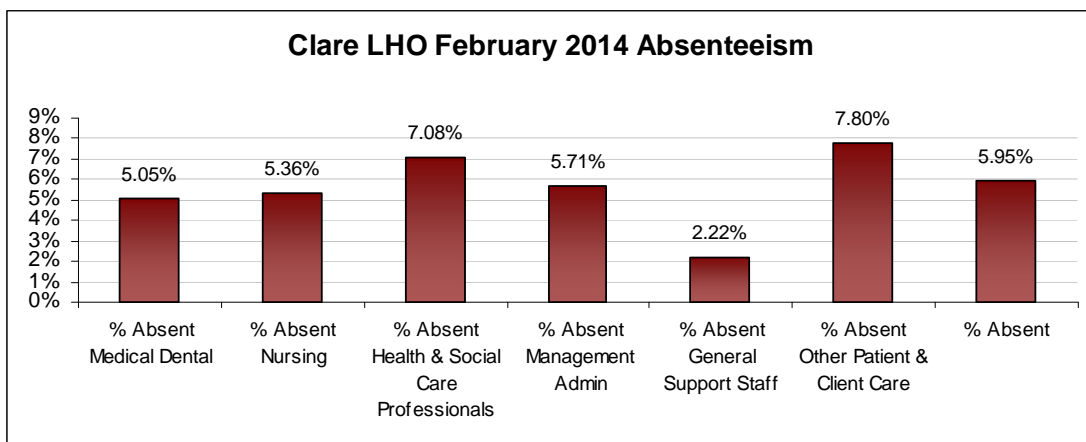

LHO ABSENTEEISM RATE (PER GRADE CATEGORY) February 2014

Cork North LHO February 2014 Absenteeism

Cork North Lee LHO February 2014 Absenteeism

Cork South Lee LHO February 2014 Absenteeism

Cork West LHO February 2014 Absenteeism