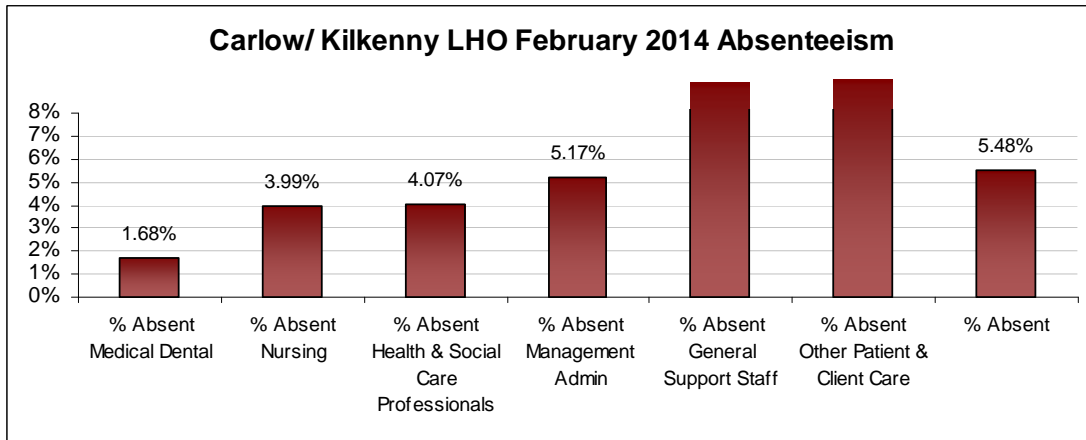

LHO ABSENTEEISM RATE (PER GRADE CATEGORY) February 2014

Cork North LHO February 2014 Absenteeism

Cork North Lee LHO February 2014 Absenteeism

Cork South Lee LHO February 2014 Absenteeism

Cork West LHO February 2014 Absenteeism