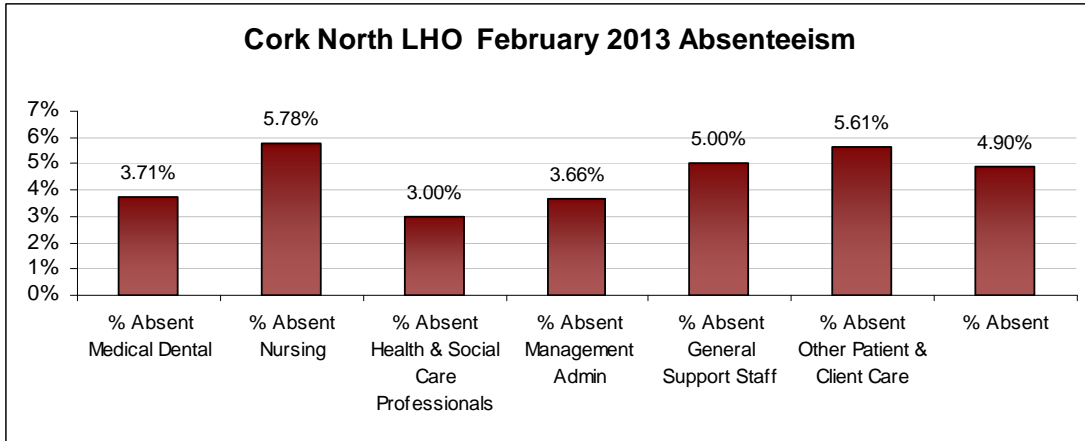

LHO ABSENTEEISM RATE (PER GRADE CATEGORY) February 2013

Dublin North Central LHO February 2013 Absenteeism

Dublin North-West LHO February 2013 Absenteeism

Dublin South City LHO February 2013 Absenteeism

Dublin South-East LHO February 2013 Absenteeism