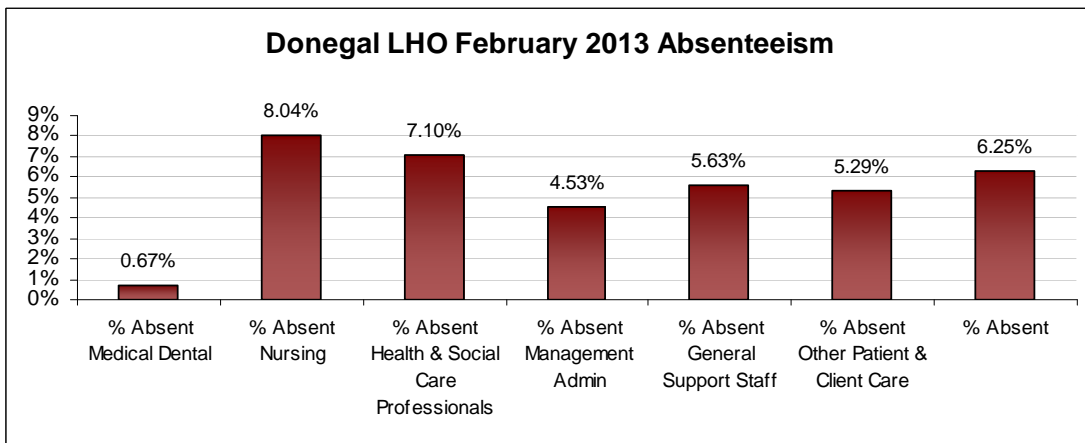

LHO ABSENTEEISM RATE (PER GRADE CATEGORY) February 2013

Dublin North Central LHO February 2013 Absenteeism

Dublin North-West LHO February 2013 Absenteeism

Dublin South City LHO February 2013 Absenteeism

Dublin South-East LHO February 2013 Absenteeism