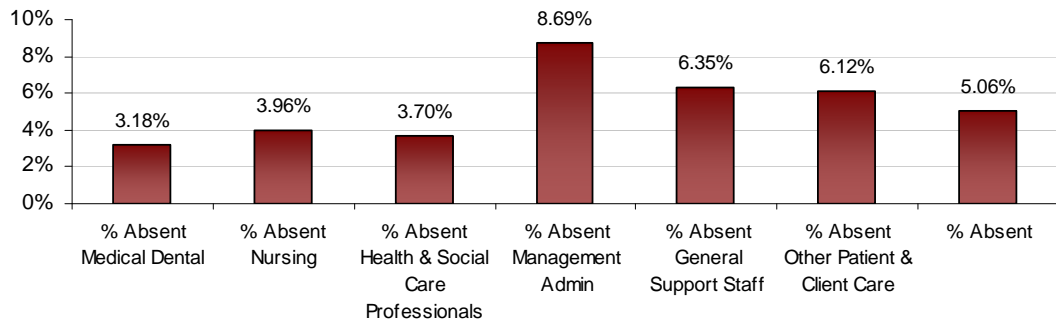

LHO ABSENTEEISM RATE (PER GRADE CATEGORY) February 2013

Dublin North Central LHO February 2013 Absenteeism

Dublin North-West LHO February 2013 Absenteeism

Dublin South City LHO February 2013 Absenteeism

Dublin South-East LHO February 2013 Absenteeism