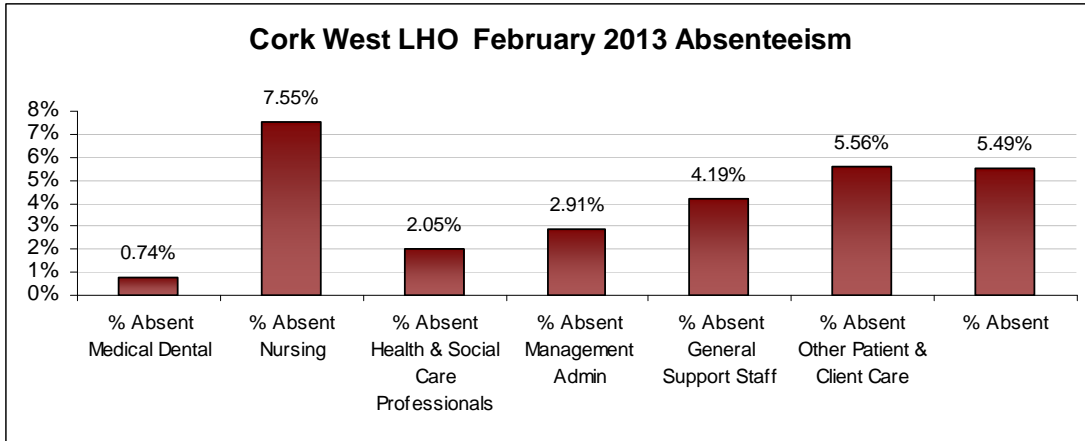

LHO ABSENTEEISM RATE (PER GRADE CATEGORY) February 2013

Dublin North Central LHO February 2013 Absenteeism

Dublin North-West LHO February 2013 Absenteeism

Dublin South City LHO February 2013 Absenteeism

Dublin South-East LHO February 2013 Absenteeism