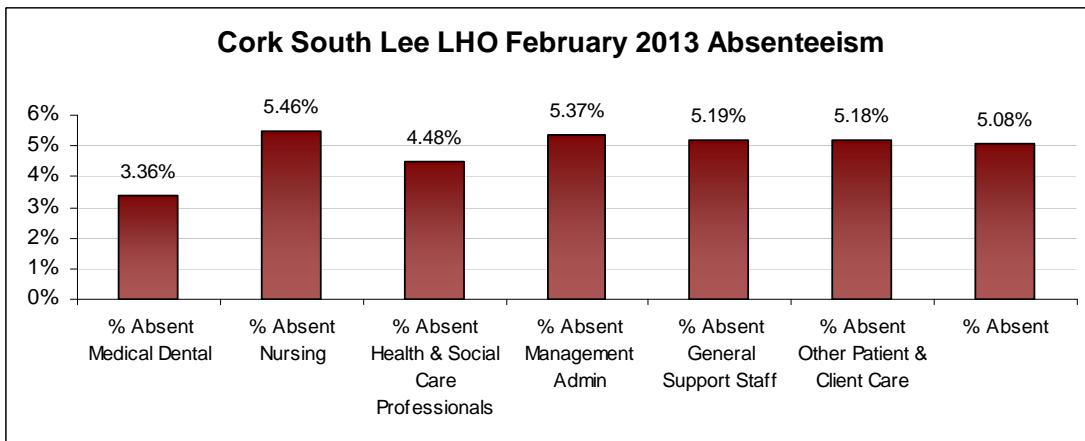

LHO ABSENTEEISM RATE (PER GRADE CATEGORY) February 2013

Dublin North Central LHO February 2013 Absenteeism

Dublin North-West LHO February 2013 Absenteeism

Dublin South City LHO February 2013 Absenteeism

Dublin South-East LHO February 2013 Absenteeism