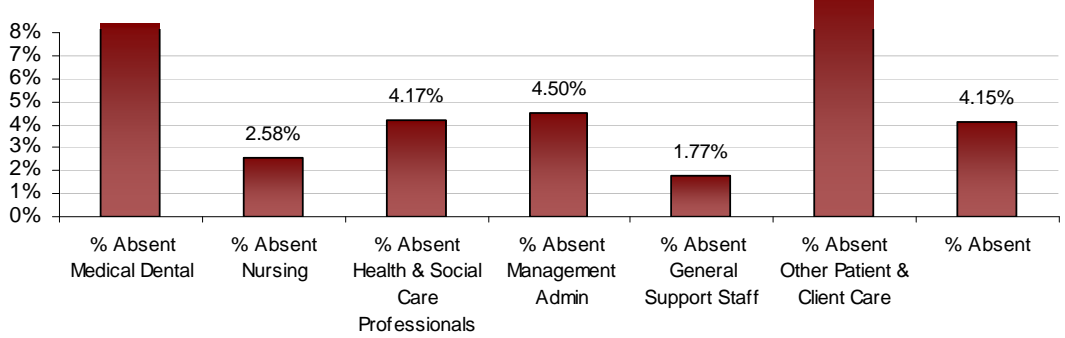

Dublin South-West LHO February 2013 Absenteeism