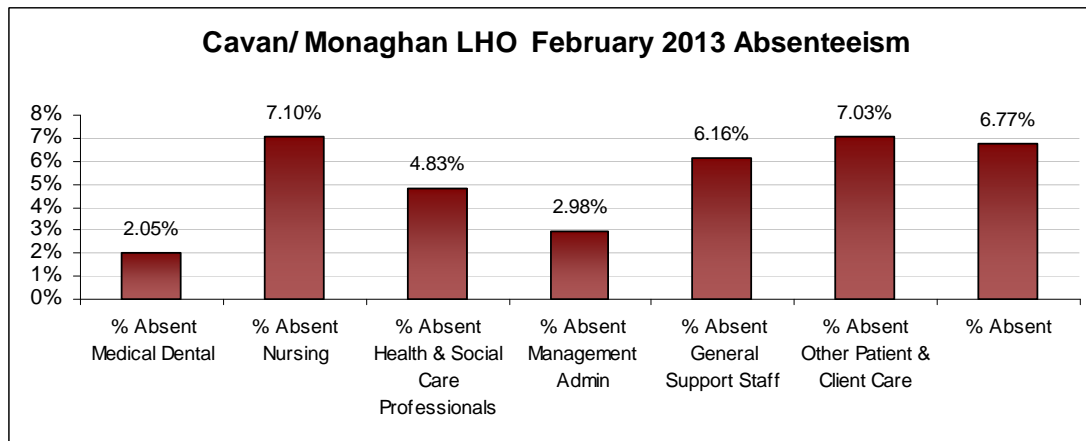

LHO ABSENTEEISM RATE (PER GRADE CATEGORY) February 2013

Dublin North Central LHO February 2013 Absenteeism

Dublin North-West LHO February 2013 Absenteeism

Dublin South City LHO February 2013 Absenteeism

Dublin South-East LHO February 2013 Absenteeism