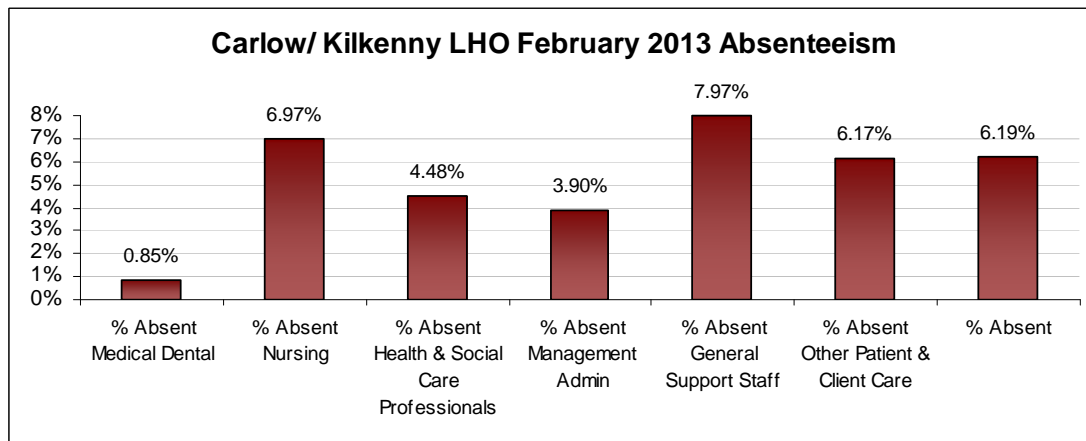

LHO ABSENTEEISM RATE (PER GRADE CATEGORY) February 2013

Dublin North Central LHO February 2013 Absenteeism

Dublin North-West LHO February 2013 Absenteeism

Dublin South City LHO February 2013 Absenteeism

Dublin South-East LHO February 2013 Absenteeism