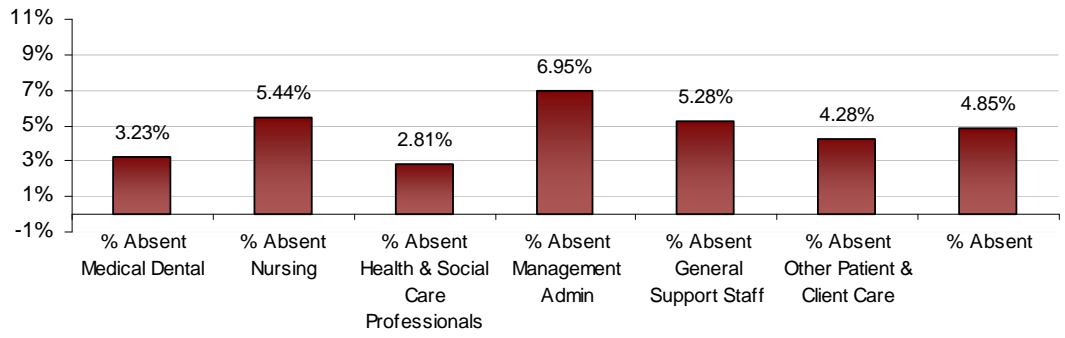

LHO ABSENTEEISM RATE (PER GRADE CATEGORY) February 2013

Dublin North Central LHO February 2013 Absenteeism

Dublin North-West LHO February 2013 Absenteeism

Dublin South City LHO February 2013 Absenteeism

Dublin South-East LHO February 2013 Absenteeism