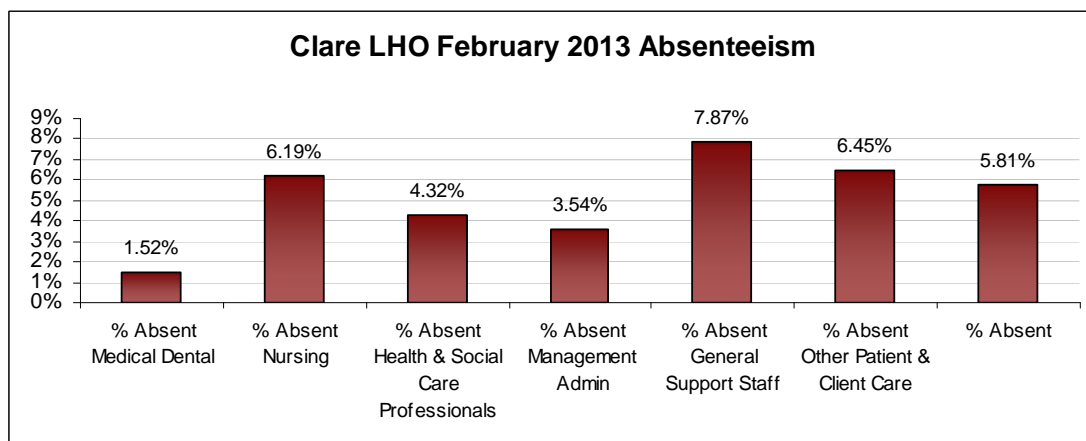

LHO ABSENTEEISM RATE (PER GRADE CATEGORY) February 2013

Dublin North Central LHO February 2013 Absenteeism

Dublin North-West LHO February 2013 Absenteeism

Dublin South City LHO February 2013 Absenteeism

Dublin South-East LHO February 2013 Absenteeism