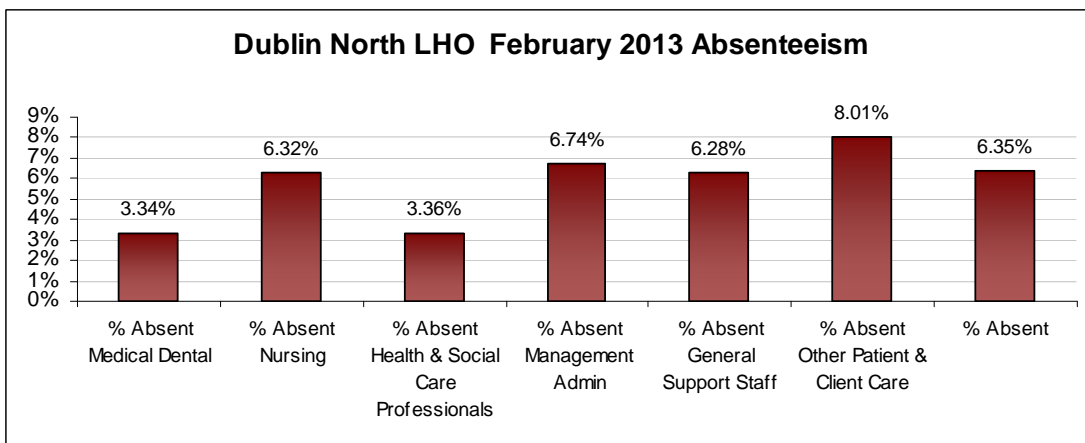

LHO ABSENTEEISM RATE (PER GRADE CATEGORY) February 2013

Dublin North Central LHO February 2013 Absenteeism

Dublin North-West LHO February 2013 Absenteeism

Dublin South City LHO February 2013 Absenteeism

Dublin South-East LHO February 2013 Absenteeism