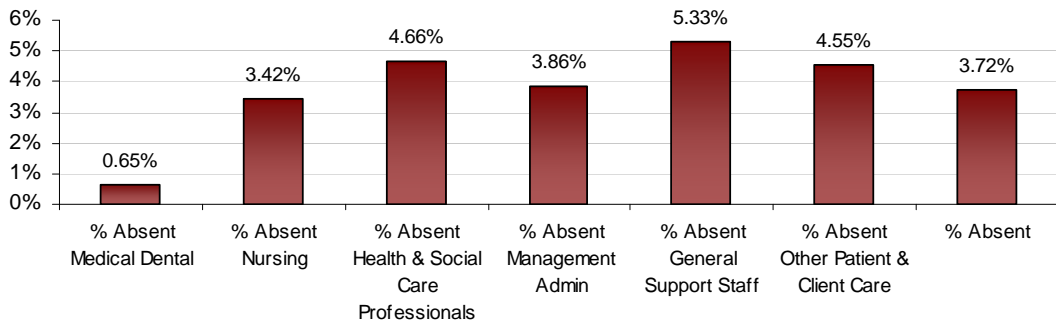

LHO ABSENTEEISM RATE (PER GRADE CATEGORY) February 2013

Dublin North Central LHO February 2013 Absenteeism

Dublin North-West LHO February 2013 Absenteeism

Dublin South City LHO February 2013 Absenteeism

Dublin South-East LHO February 2013 Absenteeism