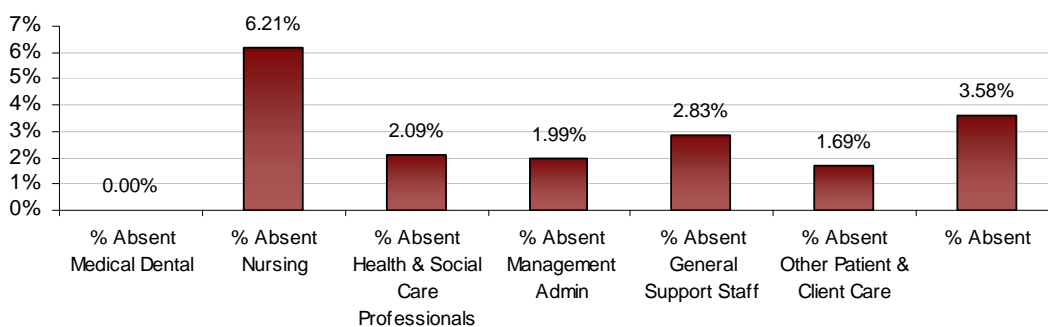

Dun Laoghaire LHO February 2013 Absenteeism