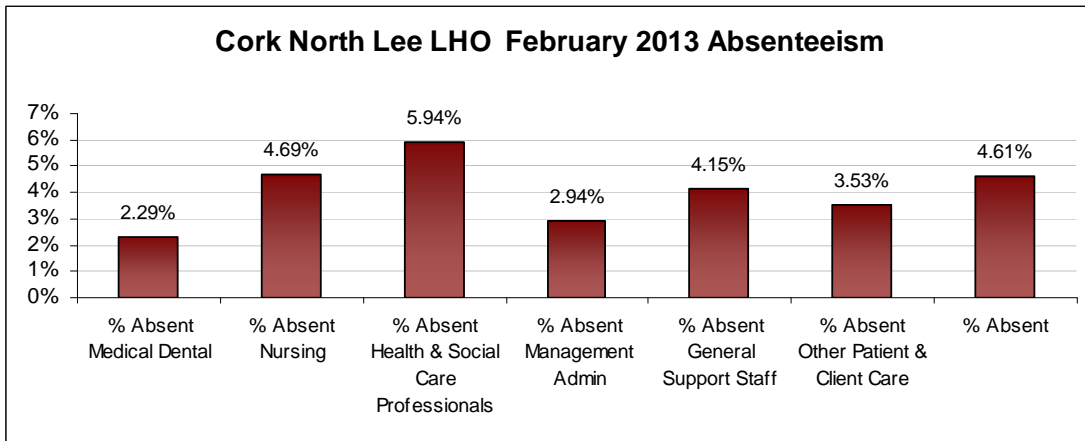

LHO ABSENTEEISM RATE (PER GRADE CATEGORY) February 2013

Dublin North Central LHO February 2013 Absenteeism

Dublin North-West LHO February 2013 Absenteeism

Dublin South City LHO February 2013 Absenteeism

Dublin South-East LHO February 2013 Absenteeism