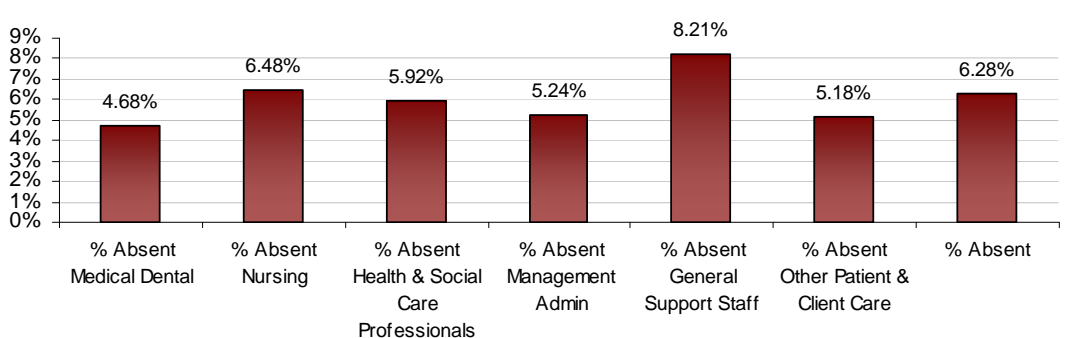

Dublin West LHO February 2013 Absenteeism