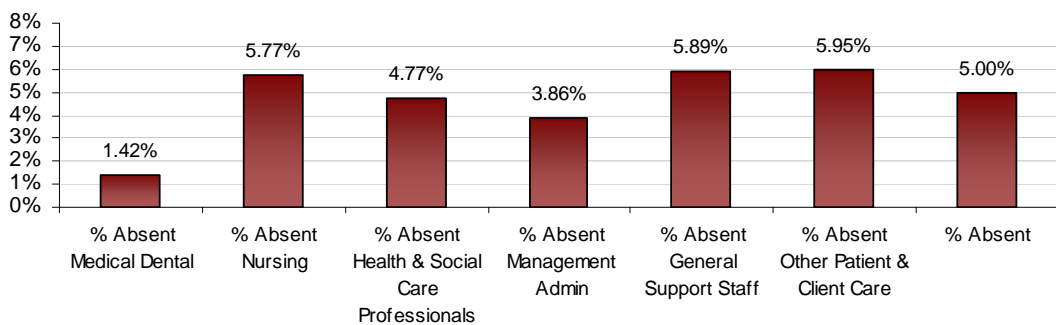

LHO ABSENTEEISM RATE (PER GRADE CATEGORY) February 2013

Dublin North Central LHO February 2013 Absenteeism

Dublin North-West LHO February 2013 Absenteeism

Dublin South City LHO February 2013 Absenteeism

Dublin South-East LHO February 2013 Absenteeism