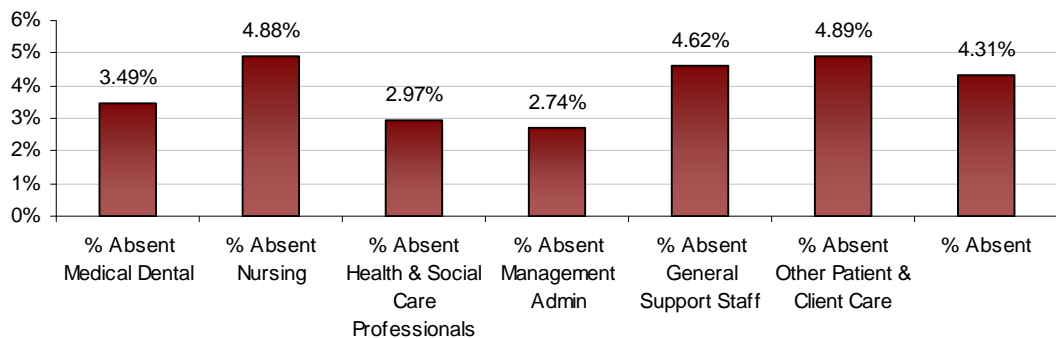

Kerry LHO December 2013 Absenteeism