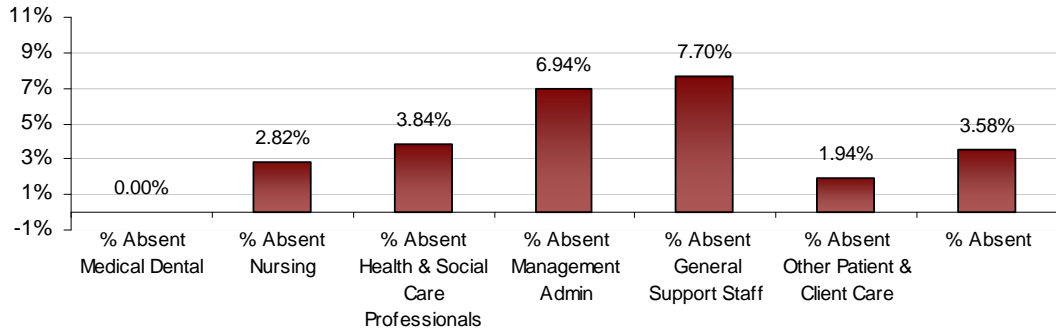

Dublin South-East LHO December 2013 Absenteeism