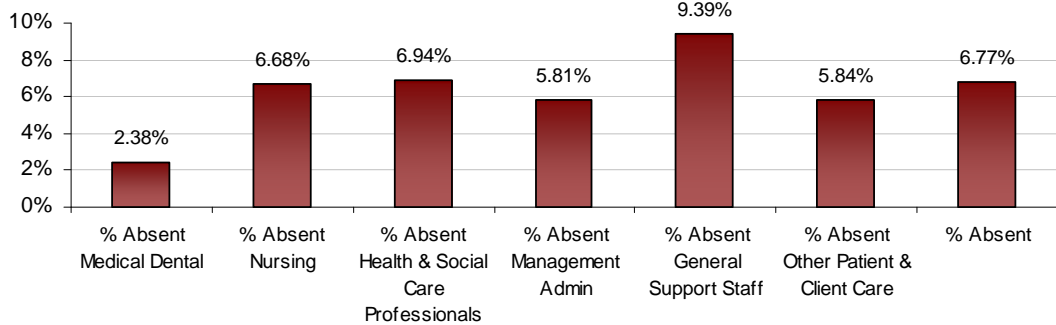

Dublin West LHO December 2013 Absenteeism