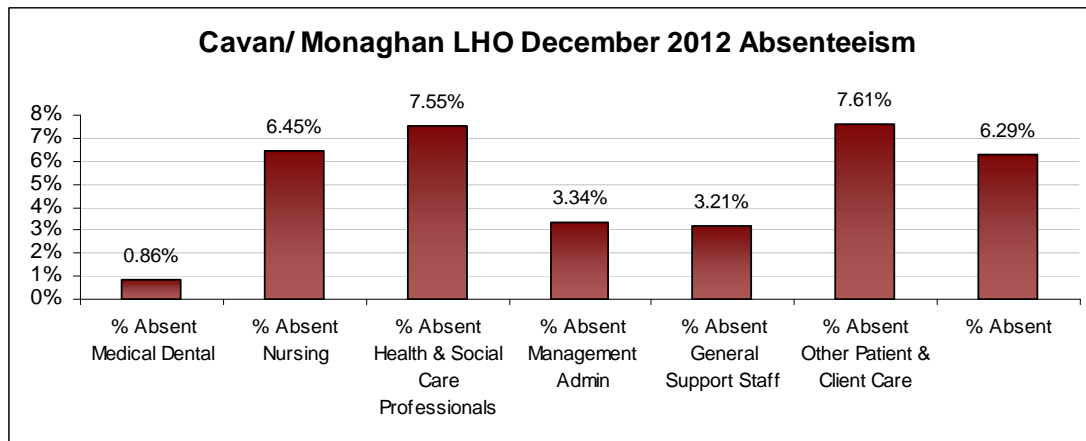

LHO ABSENTEEISM RATE (PER GRADE CATEGORY) December 2012

Dublin North Central LHO December 2012 Absenteeism

Dublin North-West LHO December 2012 Absenteeism

Dublin South City LHO December 2012 Absenteeism

Dublin South-East LHO December 2012 Absenteeism