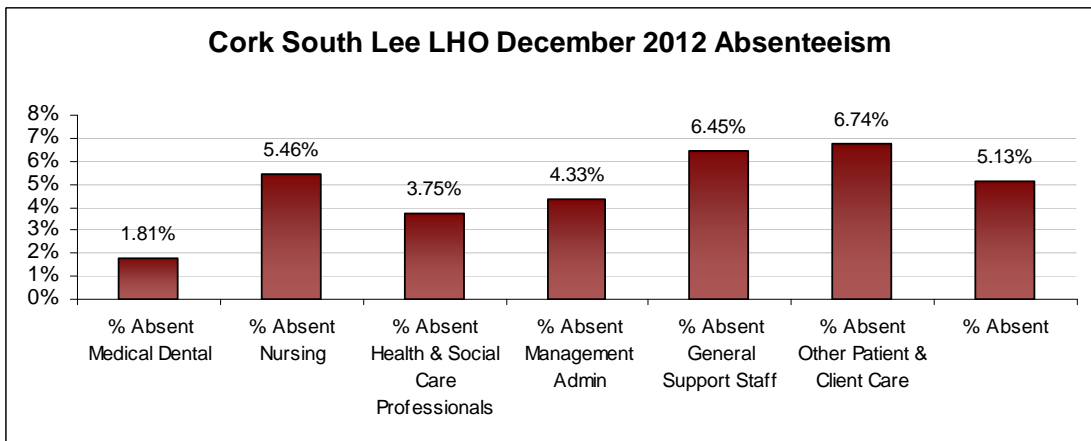

LHO ABSENTEEISM RATE (PER GRADE CATEGORY) December 2012

Dublin North Central LHO December 2012 Absenteeism

Dublin North-West LHO December 2012 Absenteeism

Dublin South City LHO December 2012 Absenteeism

Dublin South-East LHO December 2012 Absenteeism