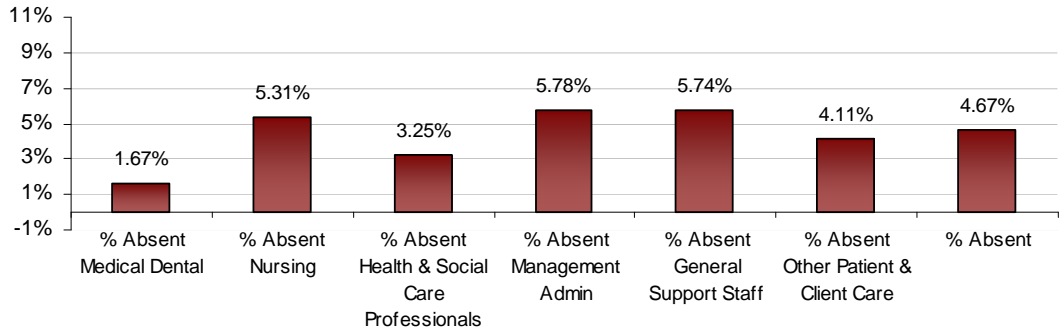

LHO ABSENTEEISM RATE (PER GRADE CATEGORY) December 2012

Dublin North Central LHO December 2012 Absenteeism

Dublin North-West LHO December 2012 Absenteeism

Dublin South City LHO December 2012 Absenteeism

Dublin South-East LHO December 2012 Absenteeism