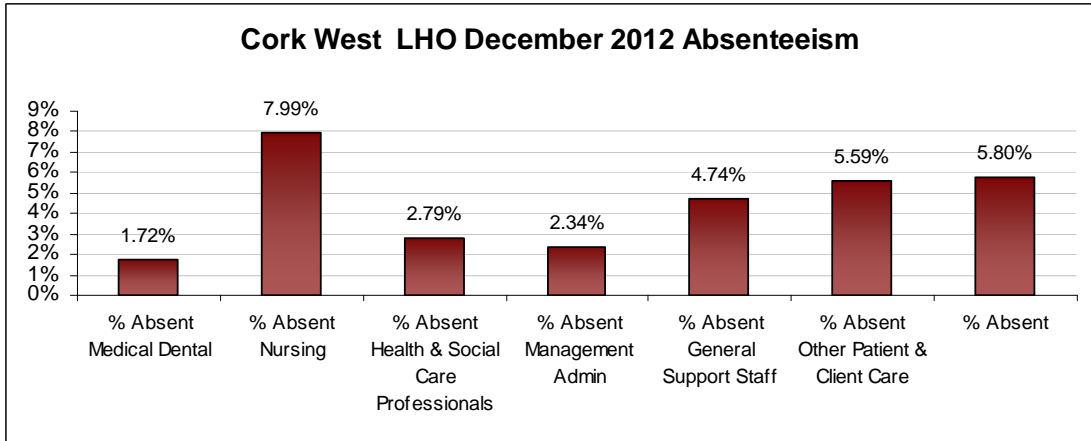

LHO ABSENTEEISM RATE (PER GRADE CATEGORY) December 2012

Dublin North Central LHO December 2012 Absenteeism

Dublin North-West LHO December 2012 Absenteeism

Dublin South City LHO December 2012 Absenteeism

Dublin South-East LHO December 2012 Absenteeism