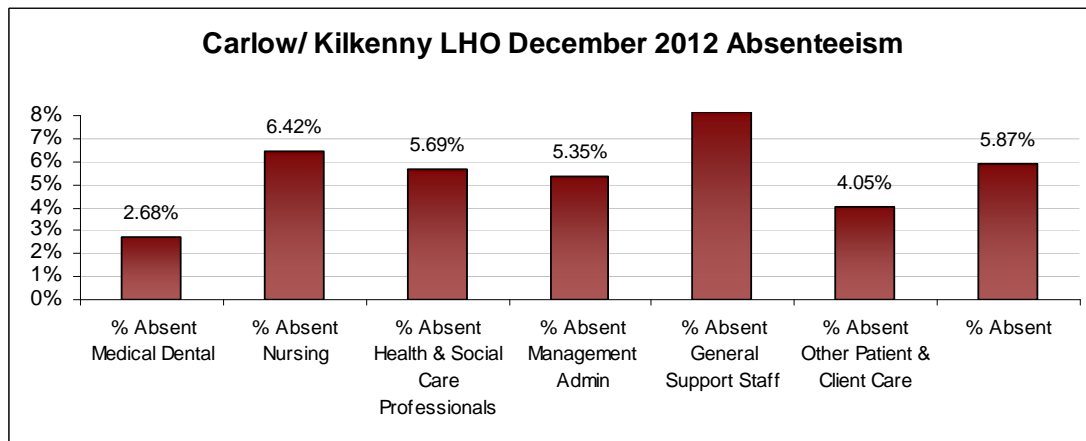

LHO ABSENTEEISM RATE (PER GRADE CATEGORY) December 2012

Dublin North Central LHO December 2012 Absenteeism

Dublin North-West LHO December 2012 Absenteeism

Dublin South City LHO December 2012 Absenteeism

Dublin South-East LHO December 2012 Absenteeism