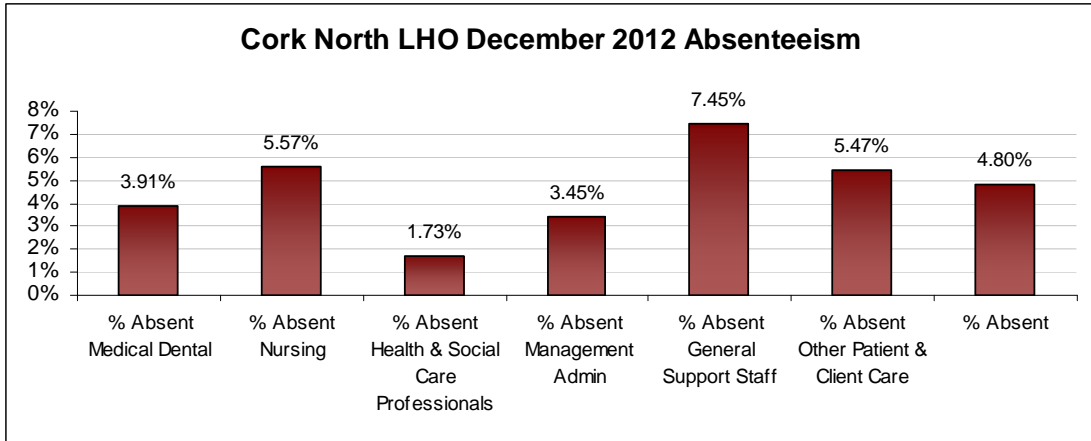

LHO ABSENTEEISM RATE (PER GRADE CATEGORY) December 2012

Dublin North Central LHO December 2012 Absenteeism

Dublin North-West LHO December 2012 Absenteeism

Dublin South City LHO December 2012 Absenteeism

Dublin South-East LHO December 2012 Absenteeism