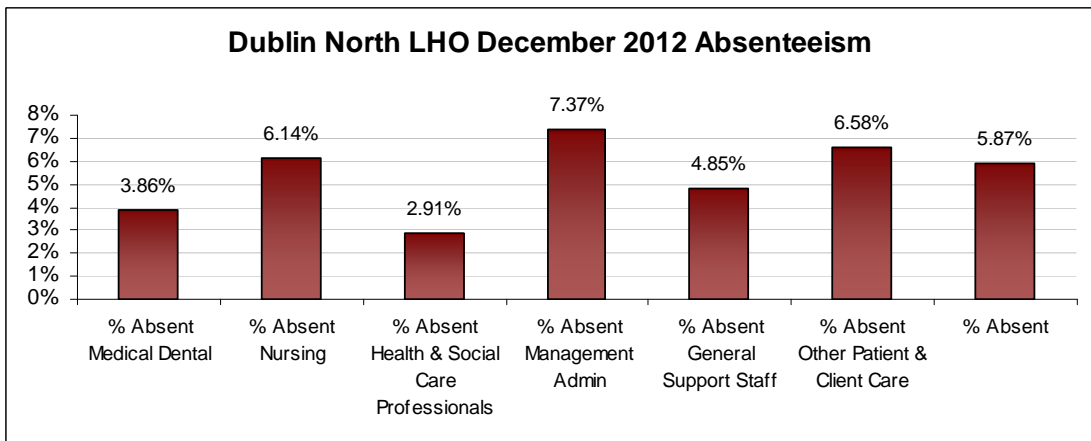

LHO ABSENTEEISM RATE (PER GRADE CATEGORY) December 2012

Dublin North Central LHO December 2012 Absenteeism

Dublin North-West LHO December 2012 Absenteeism

Dublin South City LHO December 2012 Absenteeism

Dublin South-East LHO December 2012 Absenteeism