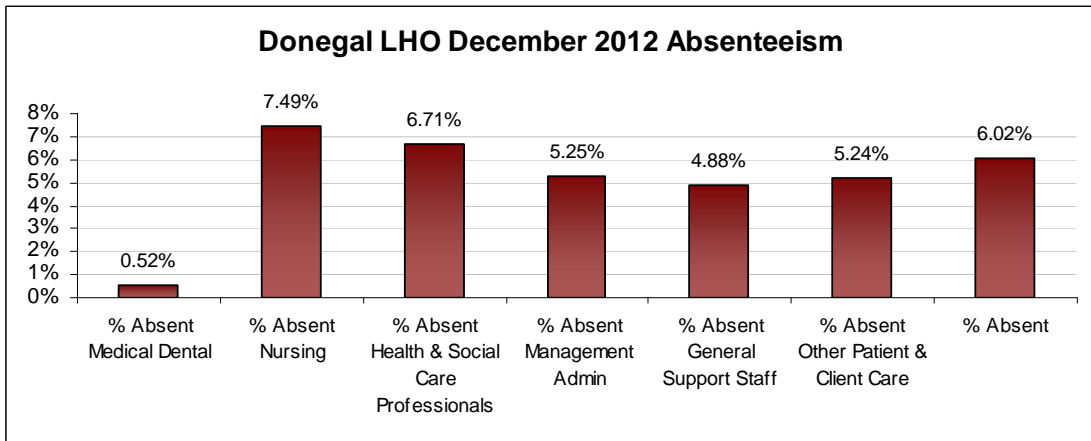

LHO ABSENTEEISM RATE (PER GRADE CATEGORY) December 2012

Dublin North Central LHO December 2012 Absenteeism

Dublin North-West LHO December 2012 Absenteeism

Dublin South City LHO December 2012 Absenteeism

Dublin South-East LHO December 2012 Absenteeism