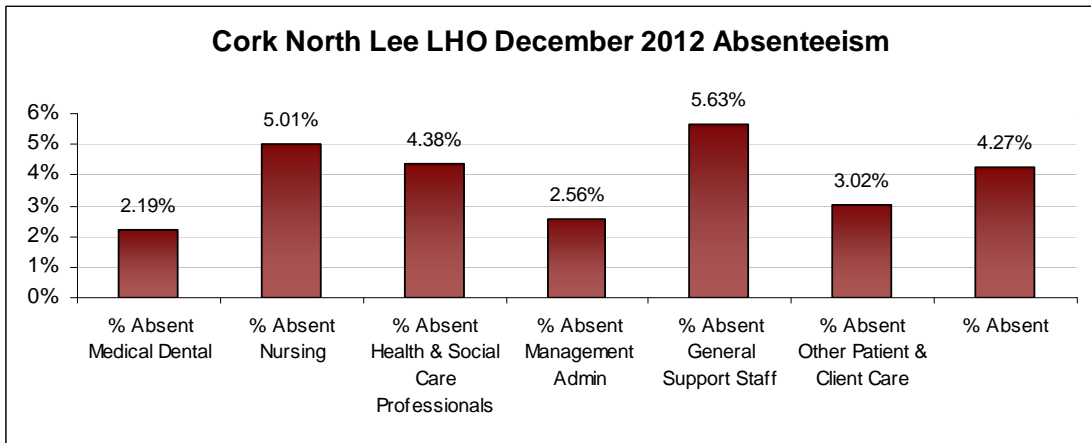

LHO ABSENTEEISM RATE (PER GRADE CATEGORY) December 2012

Dublin North Central LHO December 2012 Absenteeism

Dublin North-West LHO December 2012 Absenteeism

Dublin South City LHO December 2012 Absenteeism

Dublin South-East LHO December 2012 Absenteeism