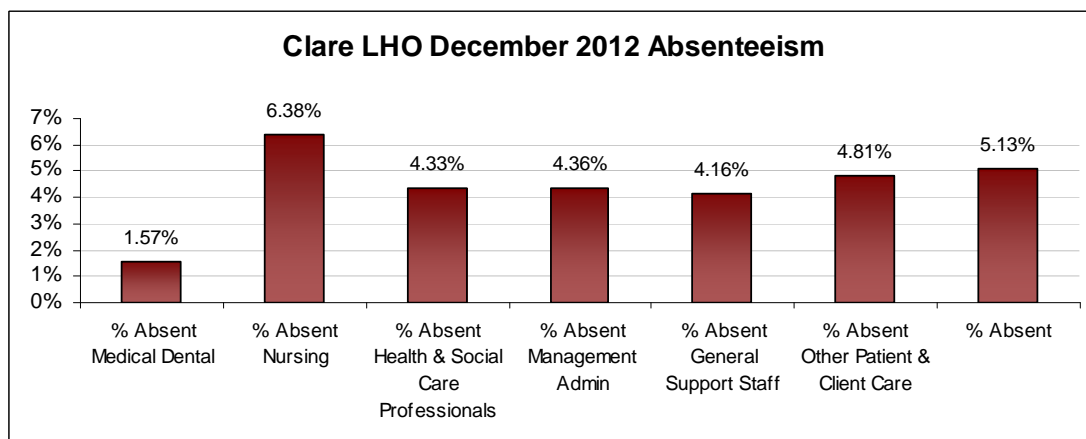

LHO ABSENTEEISM RATE (PER GRADE CATEGORY) December 2012

Dublin North Central LHO December 2012 Absenteeism

Dublin North-West LHO December 2012 Absenteeism

Dublin South City LHO December 2012 Absenteeism

Dublin South-East LHO December 2012 Absenteeism