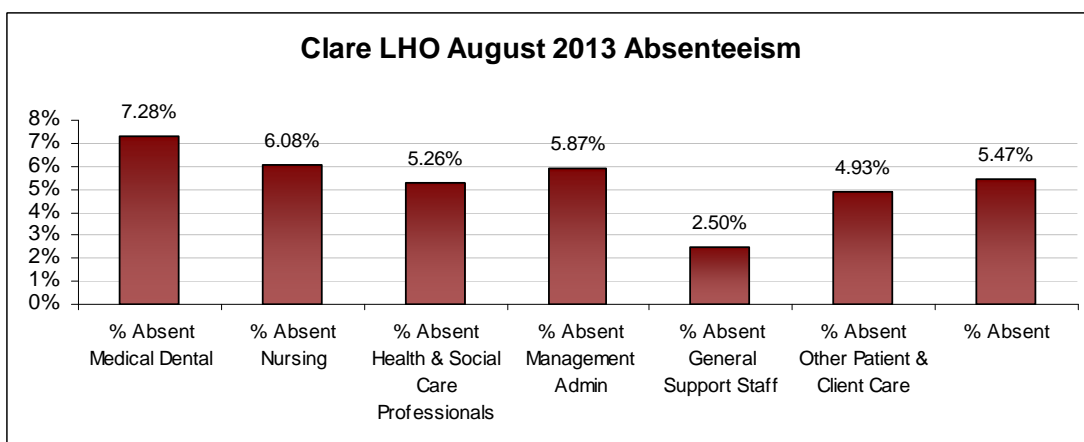

LHO ABSENTEEISM RATE (PER GRADE CATEGORY) August 2013

Cork North LHO August 2013 Absenteeism

Cork North Lee LHO August 2013 Absenteeism

Cork South Lee LHO August 2013 Absenteeism

Dublin North Central LHO August 2013 Absenteeism