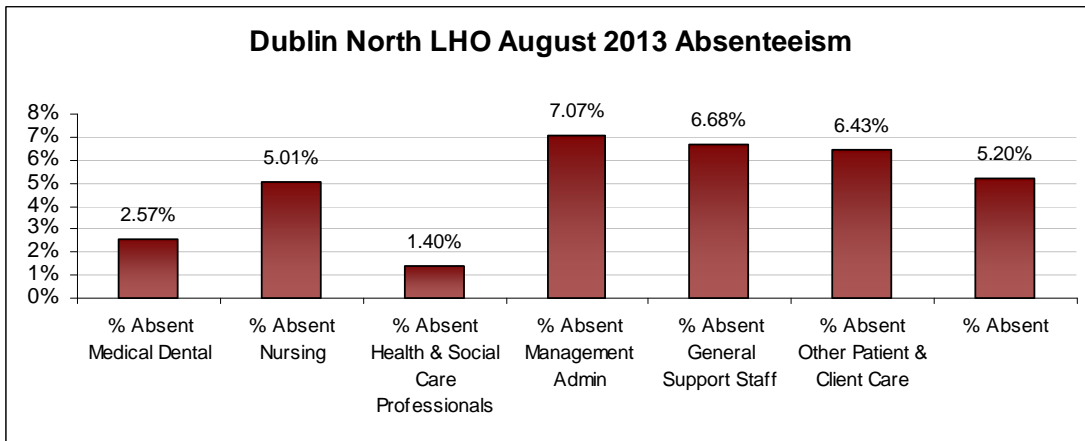

LHO ABSENTEEISM RATE (PER GRADE CATEGORY) August 2013

Cork North LHO August 2013 Absenteeism

Cork North Lee LHO August 2013 Absenteeism

Cork South Lee LHO August 2013 Absenteeism

Dublin North Central LHO August 2013 Absenteeism