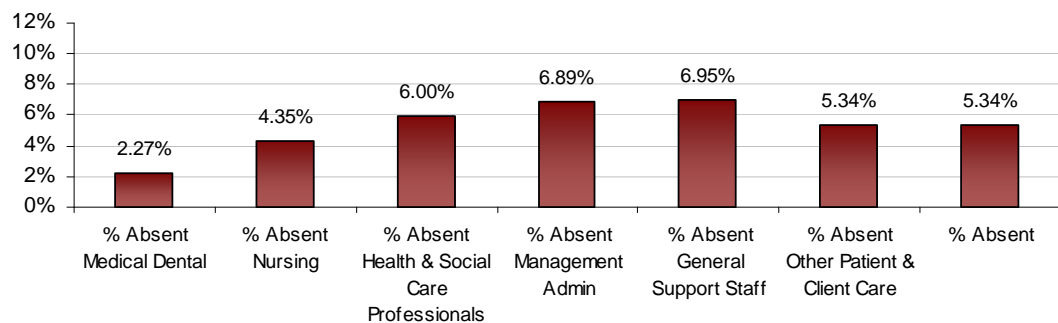

Dublin South-East LHO August 2013 Absenteeism

Dublin South City LHO August 2013 Absenteeism