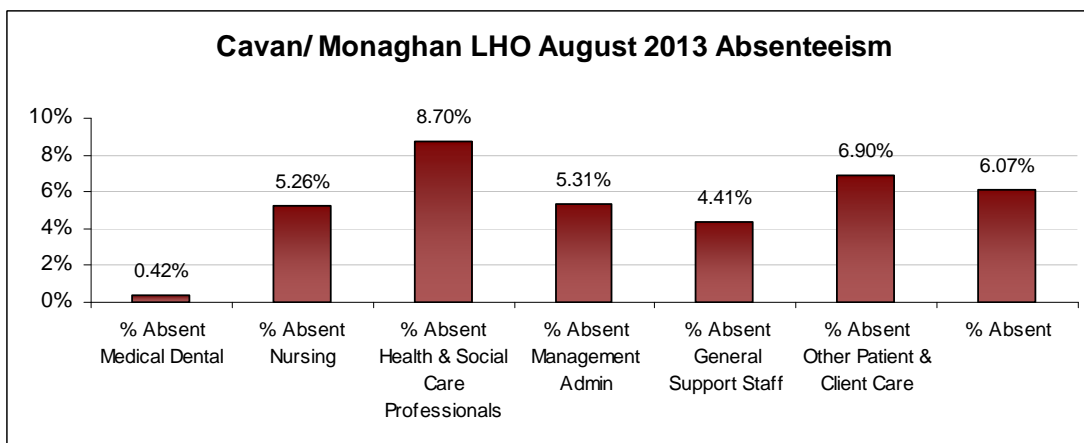

LHO ABSENTEEISM RATE (PER GRADE CATEGORY) August 2013

Cork North LHO August 2013 Absenteeism

Cork North Lee LHO August 2013 Absenteeism

Cork South Lee LHO August 2013 Absenteeism

Dublin North Central LHO August 2013 Absenteeism