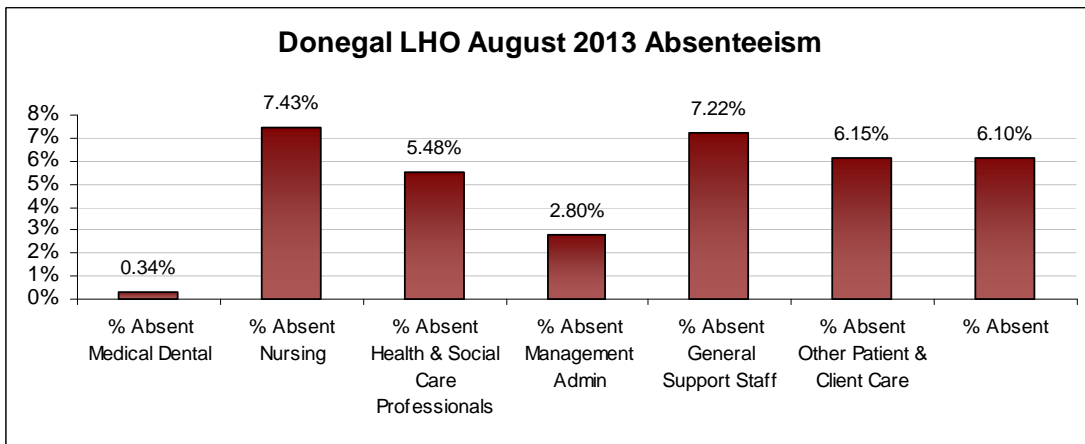

LHO ABSENTEEISM RATE (PER GRADE CATEGORY) August 2013

Cork North LHO August 2013 Absenteeism

Cork North Lee LHO August 2013 Absenteeism

Cork South Lee LHO August 2013 Absenteeism

Dublin North Central LHO August 2013 Absenteeism