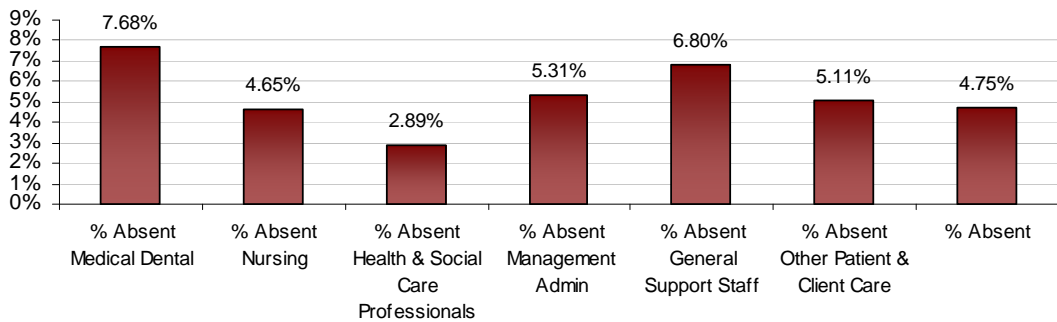

LHO ABSENTEEISM RATE (PER GRADE CATEGORY) August 2013

Cork North LHO August 2013 Absenteeism

Cork North Lee LHO August 2013 Absenteeism

Cork South Lee LHO August 2013 Absenteeism

Dublin North Central LHO August 2013 Absenteeism