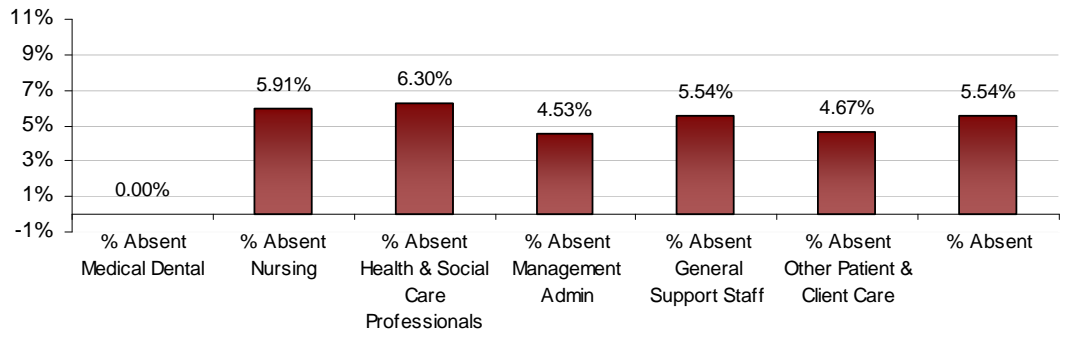

Dublin South-East LHO August 2013 Absenteeism