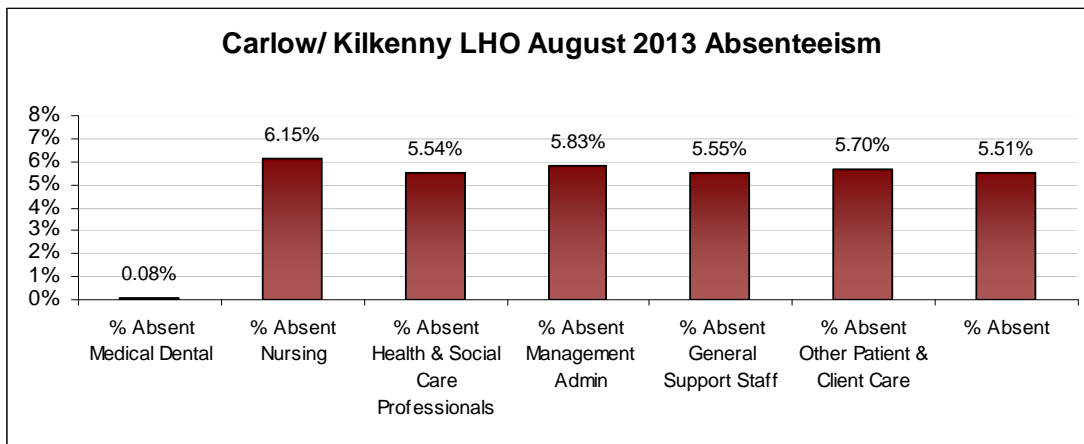

LHO ABSENTEEISM RATE (PER GRADE CATEGORY) August 2013

Cork North LHO August 2013 Absenteeism

Cork North Lee LHO August 2013 Absenteeism

Cork South Lee LHO August 2013 Absenteeism

Dublin North Central LHO August 2013 Absenteeism