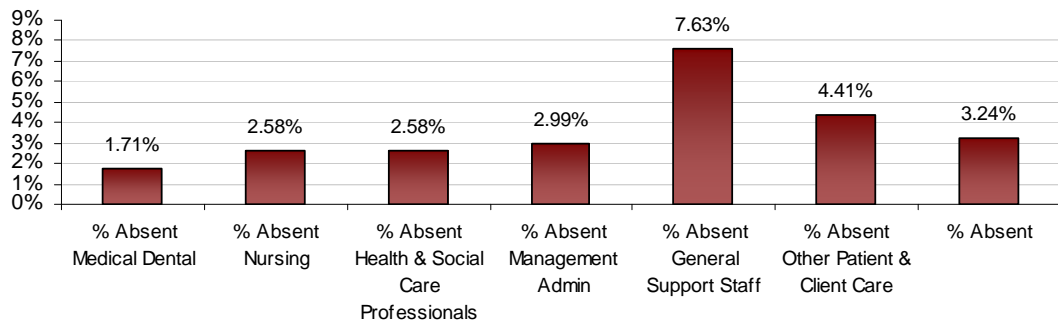

LHO ABSENTEEISM RATE (PER GRADE CATEGORY) August 2013

Cork North LHO August 2013 Absenteeism

Cork North Lee LHO August 2013 Absenteeism

Cork South Lee LHO August 2013 Absenteeism

Dublin North Central LHO August 2013 Absenteeism