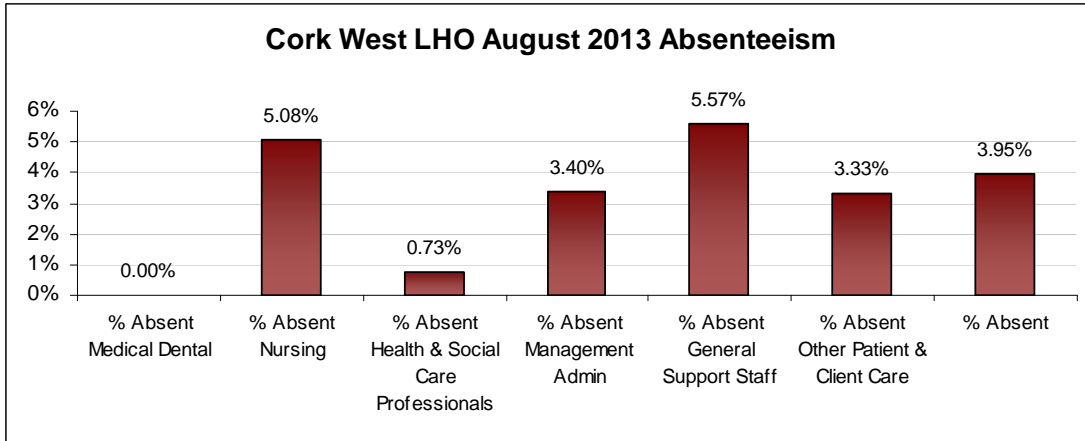

LHO ABSENTEEISM RATE (PER GRADE CATEGORY) August 2013

Cork North LHO August 2013 Absenteeism

Cork North Lee LHO August 2013 Absenteeism

Cork South Lee LHO August 2013 Absenteeism

Dublin North Central LHO August 2013 Absenteeism