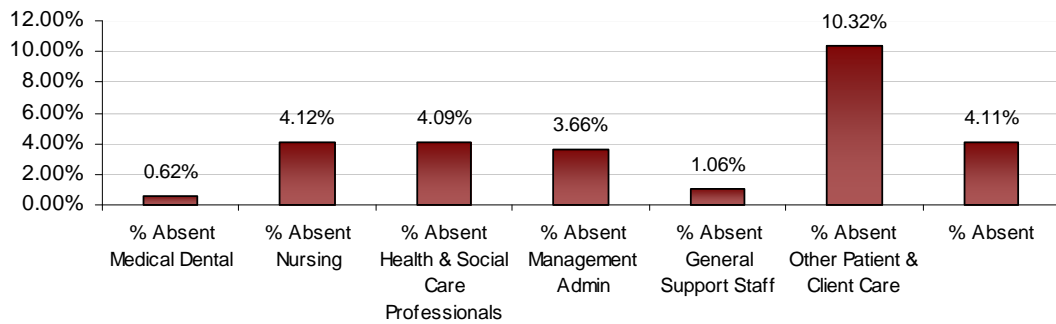

Dublin South-West LHO August 2012 Absenteeism