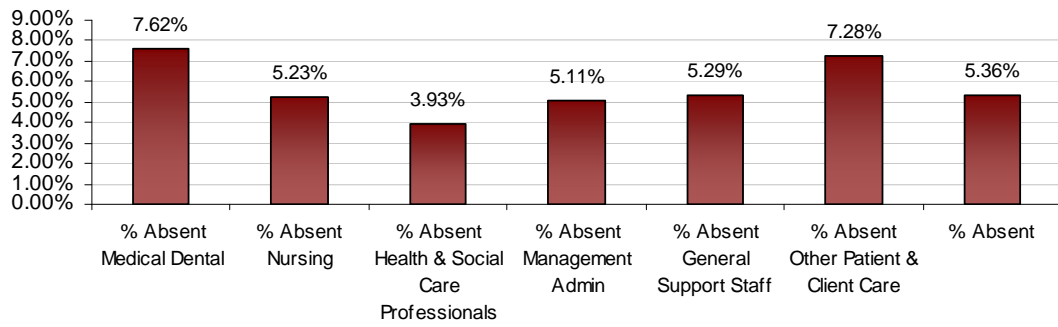

Wexford LHO August 2012 Absenteeism