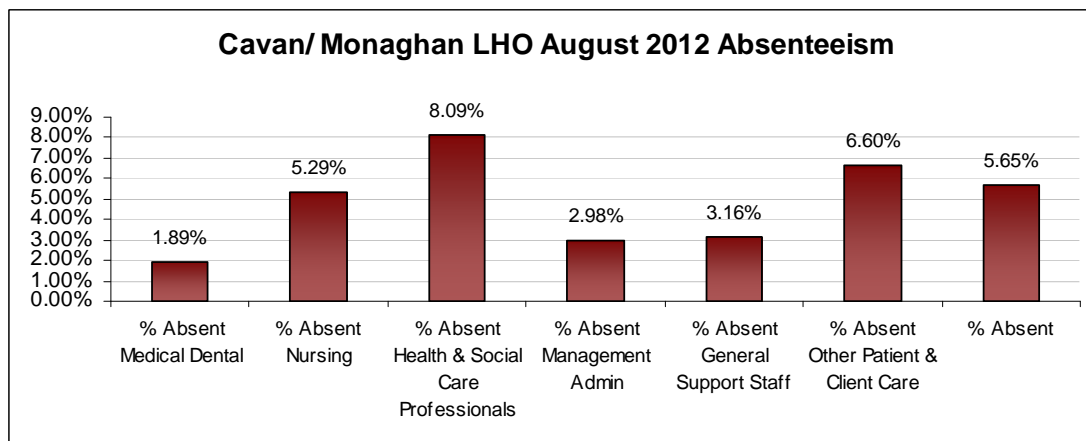

## LHO ABSENTEEISM RATE (PER GRADE CATEGORY) AUGUST 2012