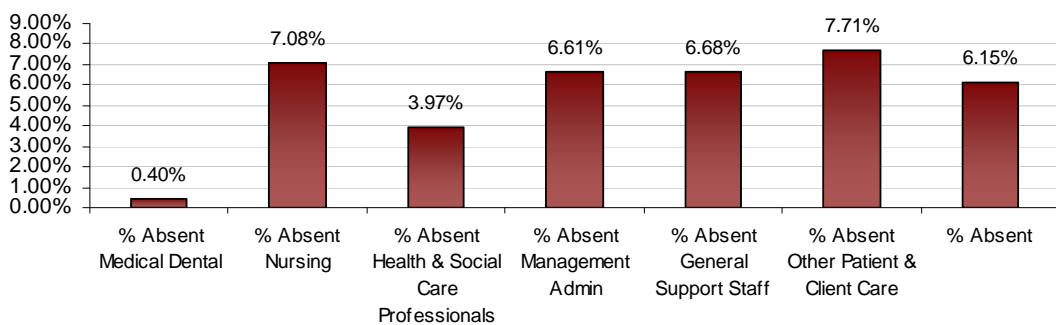

Dublin West LHO August 2012 Absenteeism