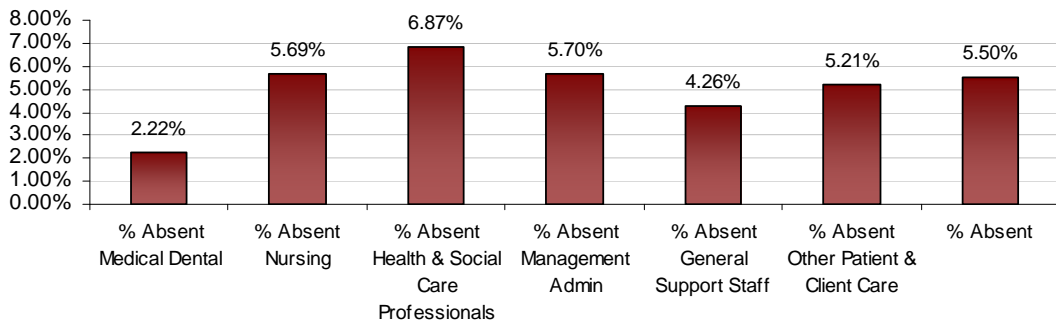

Longford/ Westmeath LHO August 2012 Absenteeism