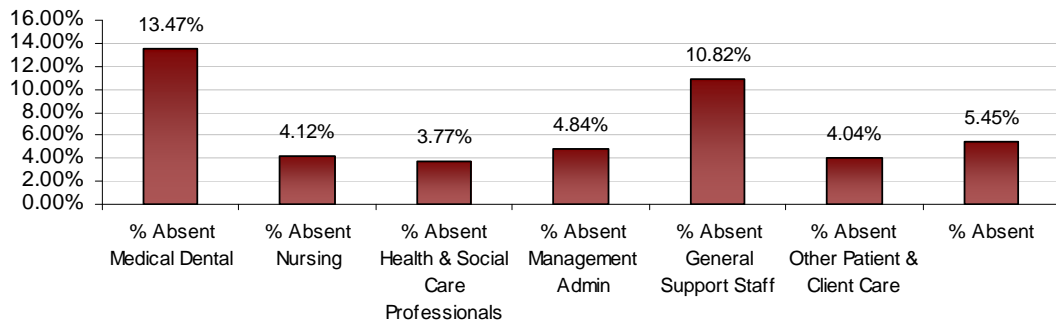

Dublin South-East LHO August 2012 Absenteeism