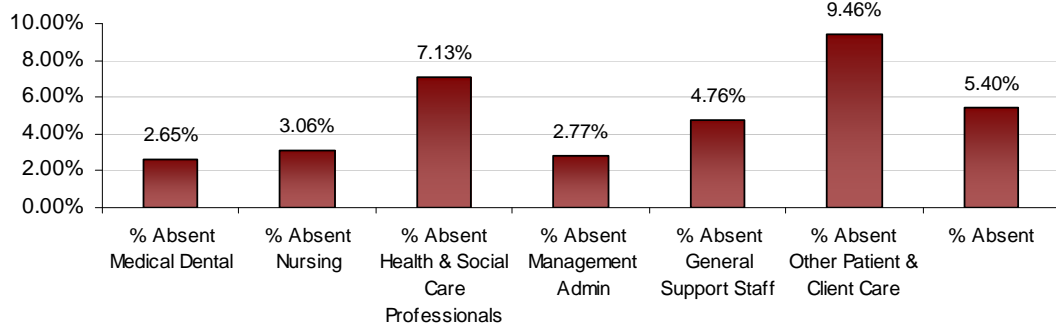

Dublin South City LHO August 2012 Absenteeism