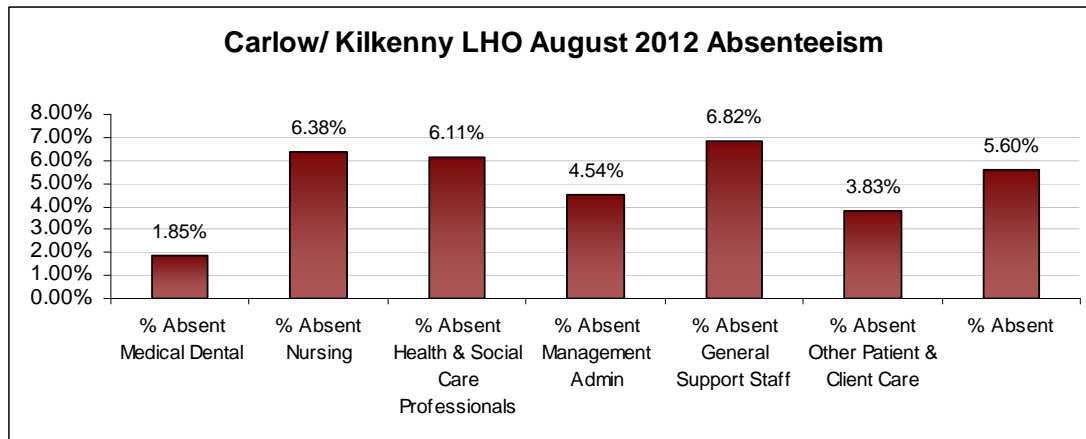

## LHO ABSENTEEISM RATE (PER GRADE CATEGORY) AUGUST 2012