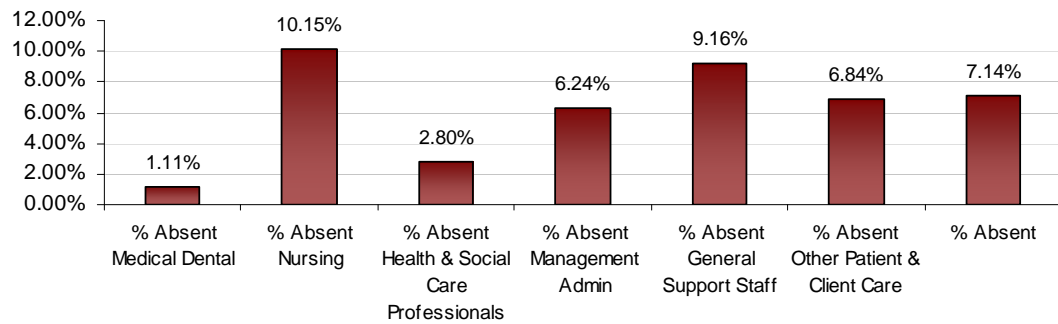

Limerick LHO August 2012 Absenteeism