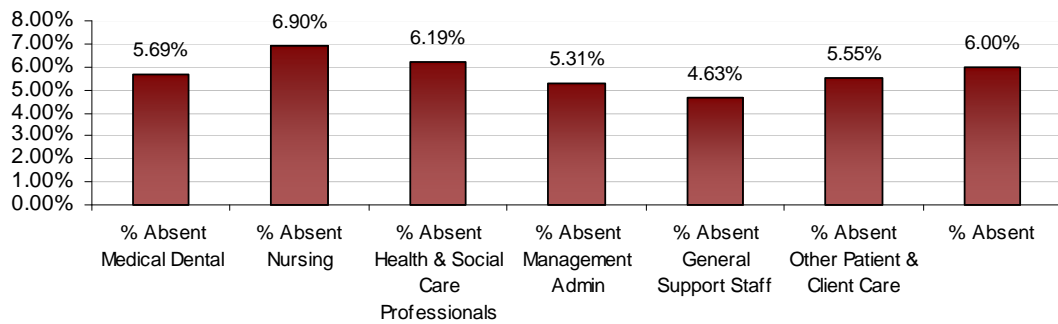

Laois /Offaly LHO August 2012 Absenteeism