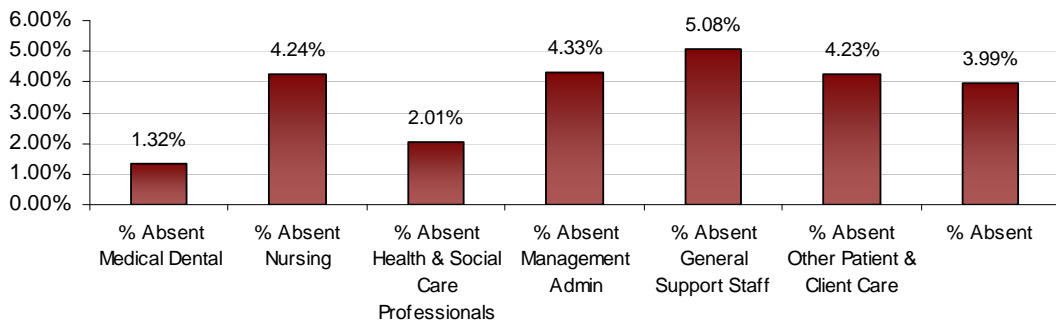

Dublin North LHO August 2012 Absenteeism