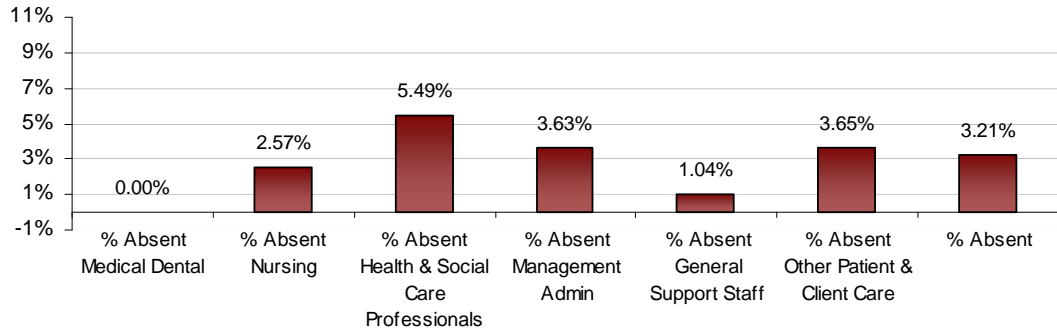

Dublin South-East LHO April 2014 Absenteeism