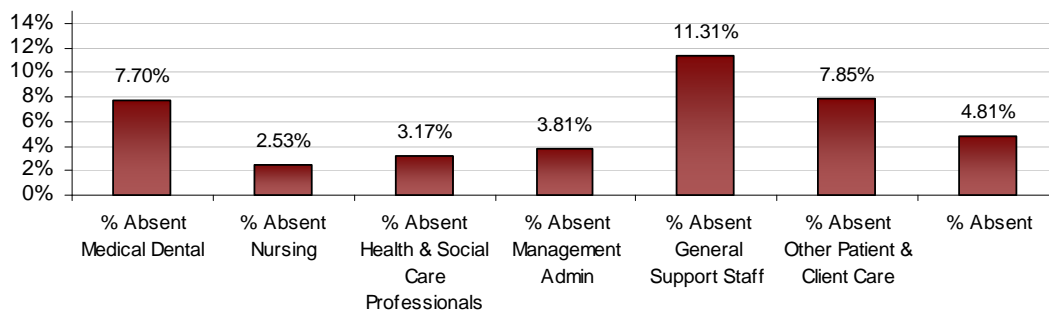

Dublin South City LHO April 2014 Absenteeism