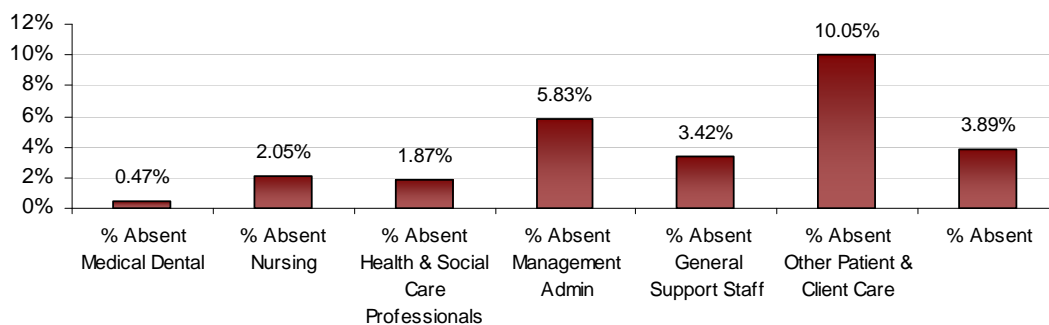

LHO ABSENTEEISM RATE (PER GRADE CATEGORY) April 2014

Cork West LHO April 2014 Absenteeism

Donegal LHO April 2014 Absenteeism

Dublin North LHO April 2014 Absenteeism

Dublin North Central LHO April 2014 Absenteeism