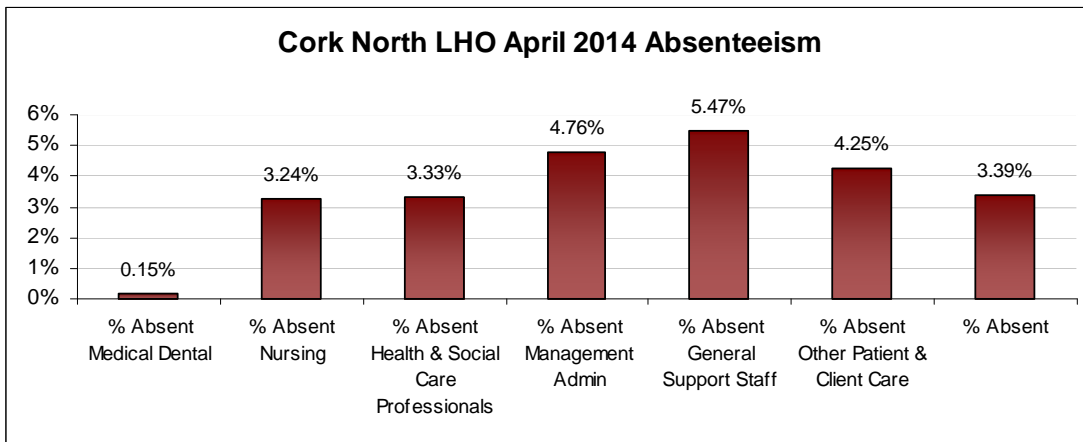

LHO ABSENTEEISM RATE (PER GRADE CATEGORY) April 2014

Cork West LHO April 2014 Absenteeism

Donegal LHO April 2014 Absenteeism

Dublin North LHO April 2014 Absenteeism

Dublin North Central LHO April 2014 Absenteeism