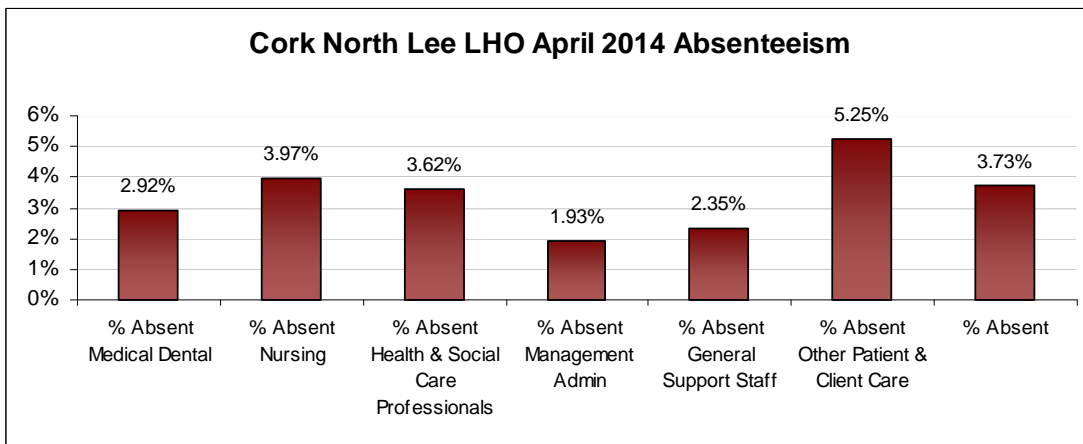

LHO ABSENTEEISM RATE (PER GRADE CATEGORY) April 2014

Cork West LHO April 2014 Absenteeism

Donegal LHO April 2014 Absenteeism

Dublin North LHO April 2014 Absenteeism

Dublin North Central LHO April 2014 Absenteeism