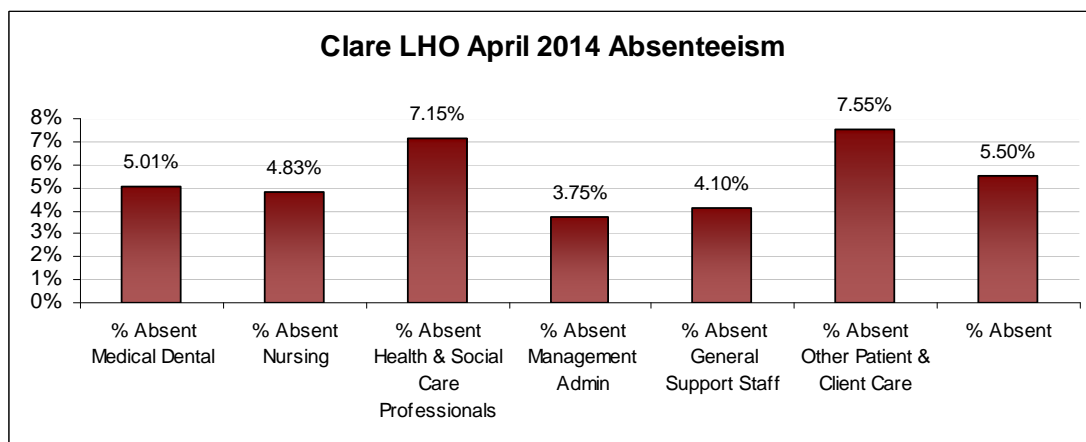

LHO ABSENTEEISM RATE (PER GRADE CATEGORY) April 2014

Cork West LHO April 2014 Absenteeism

Donegal LHO April 2014 Absenteeism

Dublin North LHO April 2014 Absenteeism

Dublin North Central LHO April 2014 Absenteeism