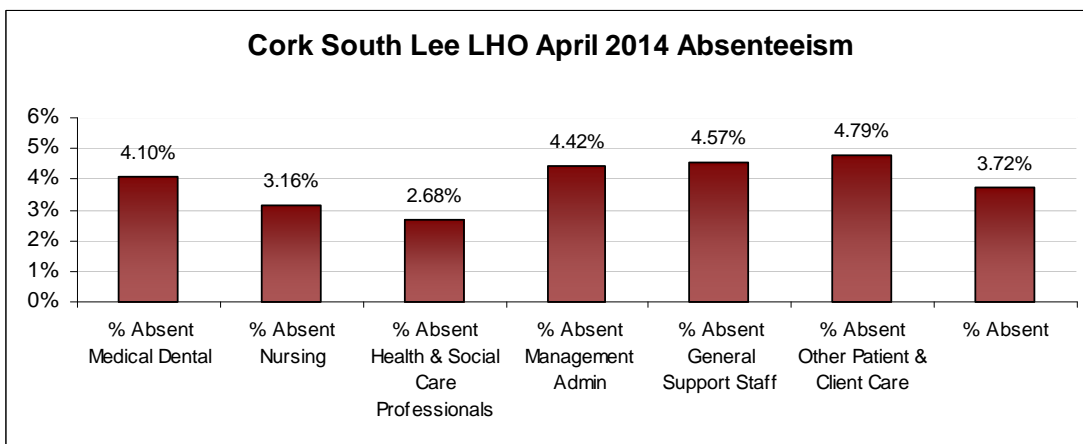

LHO ABSENTEEISM RATE (PER GRADE CATEGORY) April 2014

Cork West LHO April 2014 Absenteeism

Donegal LHO April 2014 Absenteeism

Dublin North LHO April 2014 Absenteeism

Dublin North Central LHO April 2014 Absenteeism