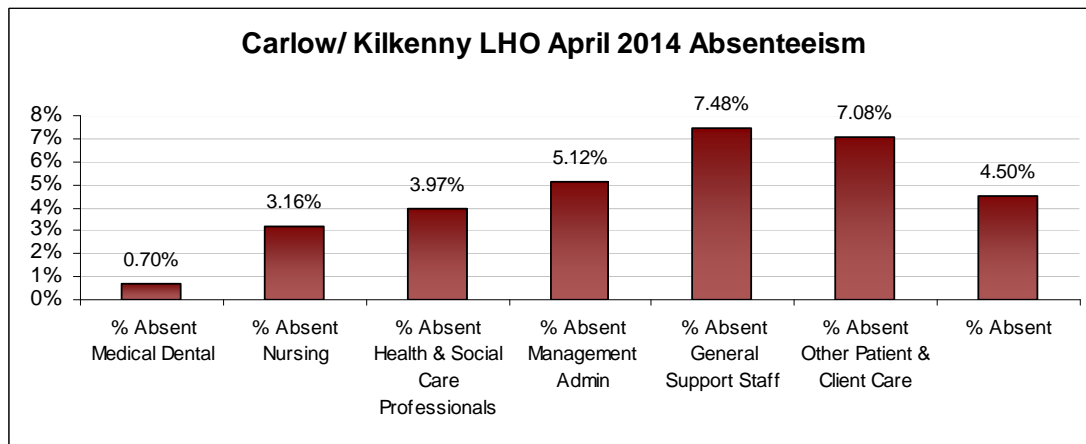

LHO ABSENTEEISM RATE (PER GRADE CATEGORY) April 2014

Cork West LHO April 2014 Absenteeism

Donegal LHO April 2014 Absenteeism

Dublin North LHO April 2014 Absenteeism

Dublin North Central LHO April 2014 Absenteeism