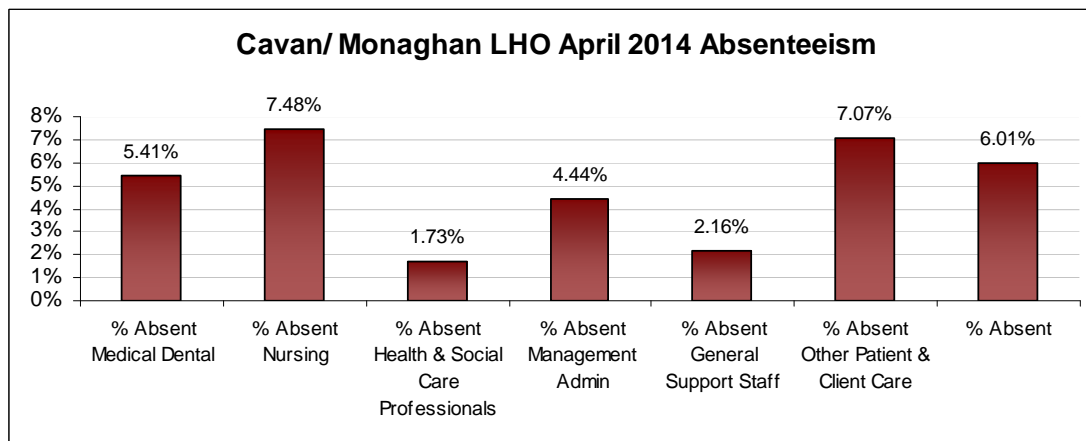

LHO ABSENTEEISM RATE (PER GRADE CATEGORY) April 2014

Cork West LHO April 2014 Absenteeism

Donegal LHO April 2014 Absenteeism

Dublin North LHO April 2014 Absenteeism

Dublin North Central LHO April 2014 Absenteeism