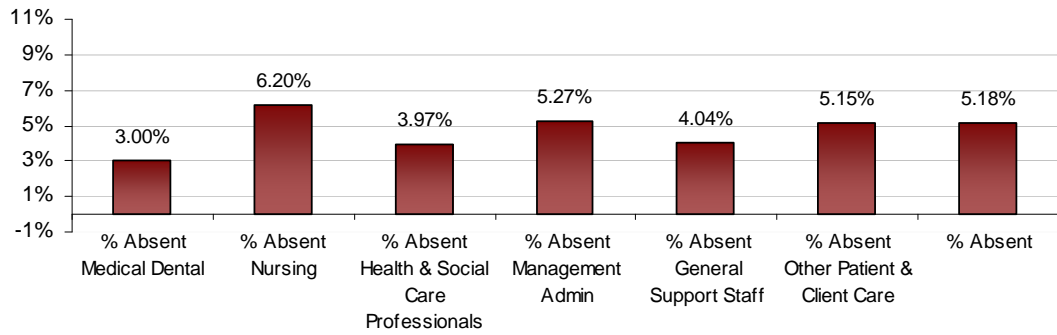

Dublin South-East LHO April 2013 Absenteeism