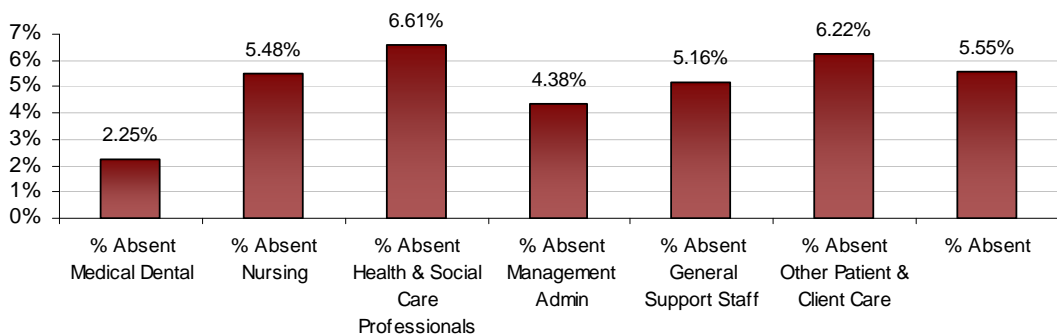

Dublin West LHO April 2013 Absenteeism