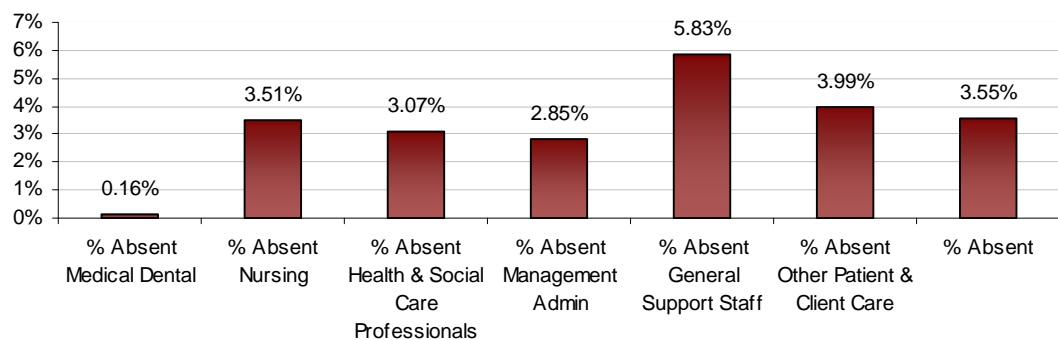

Kerry LHO April 2013 Absenteeism