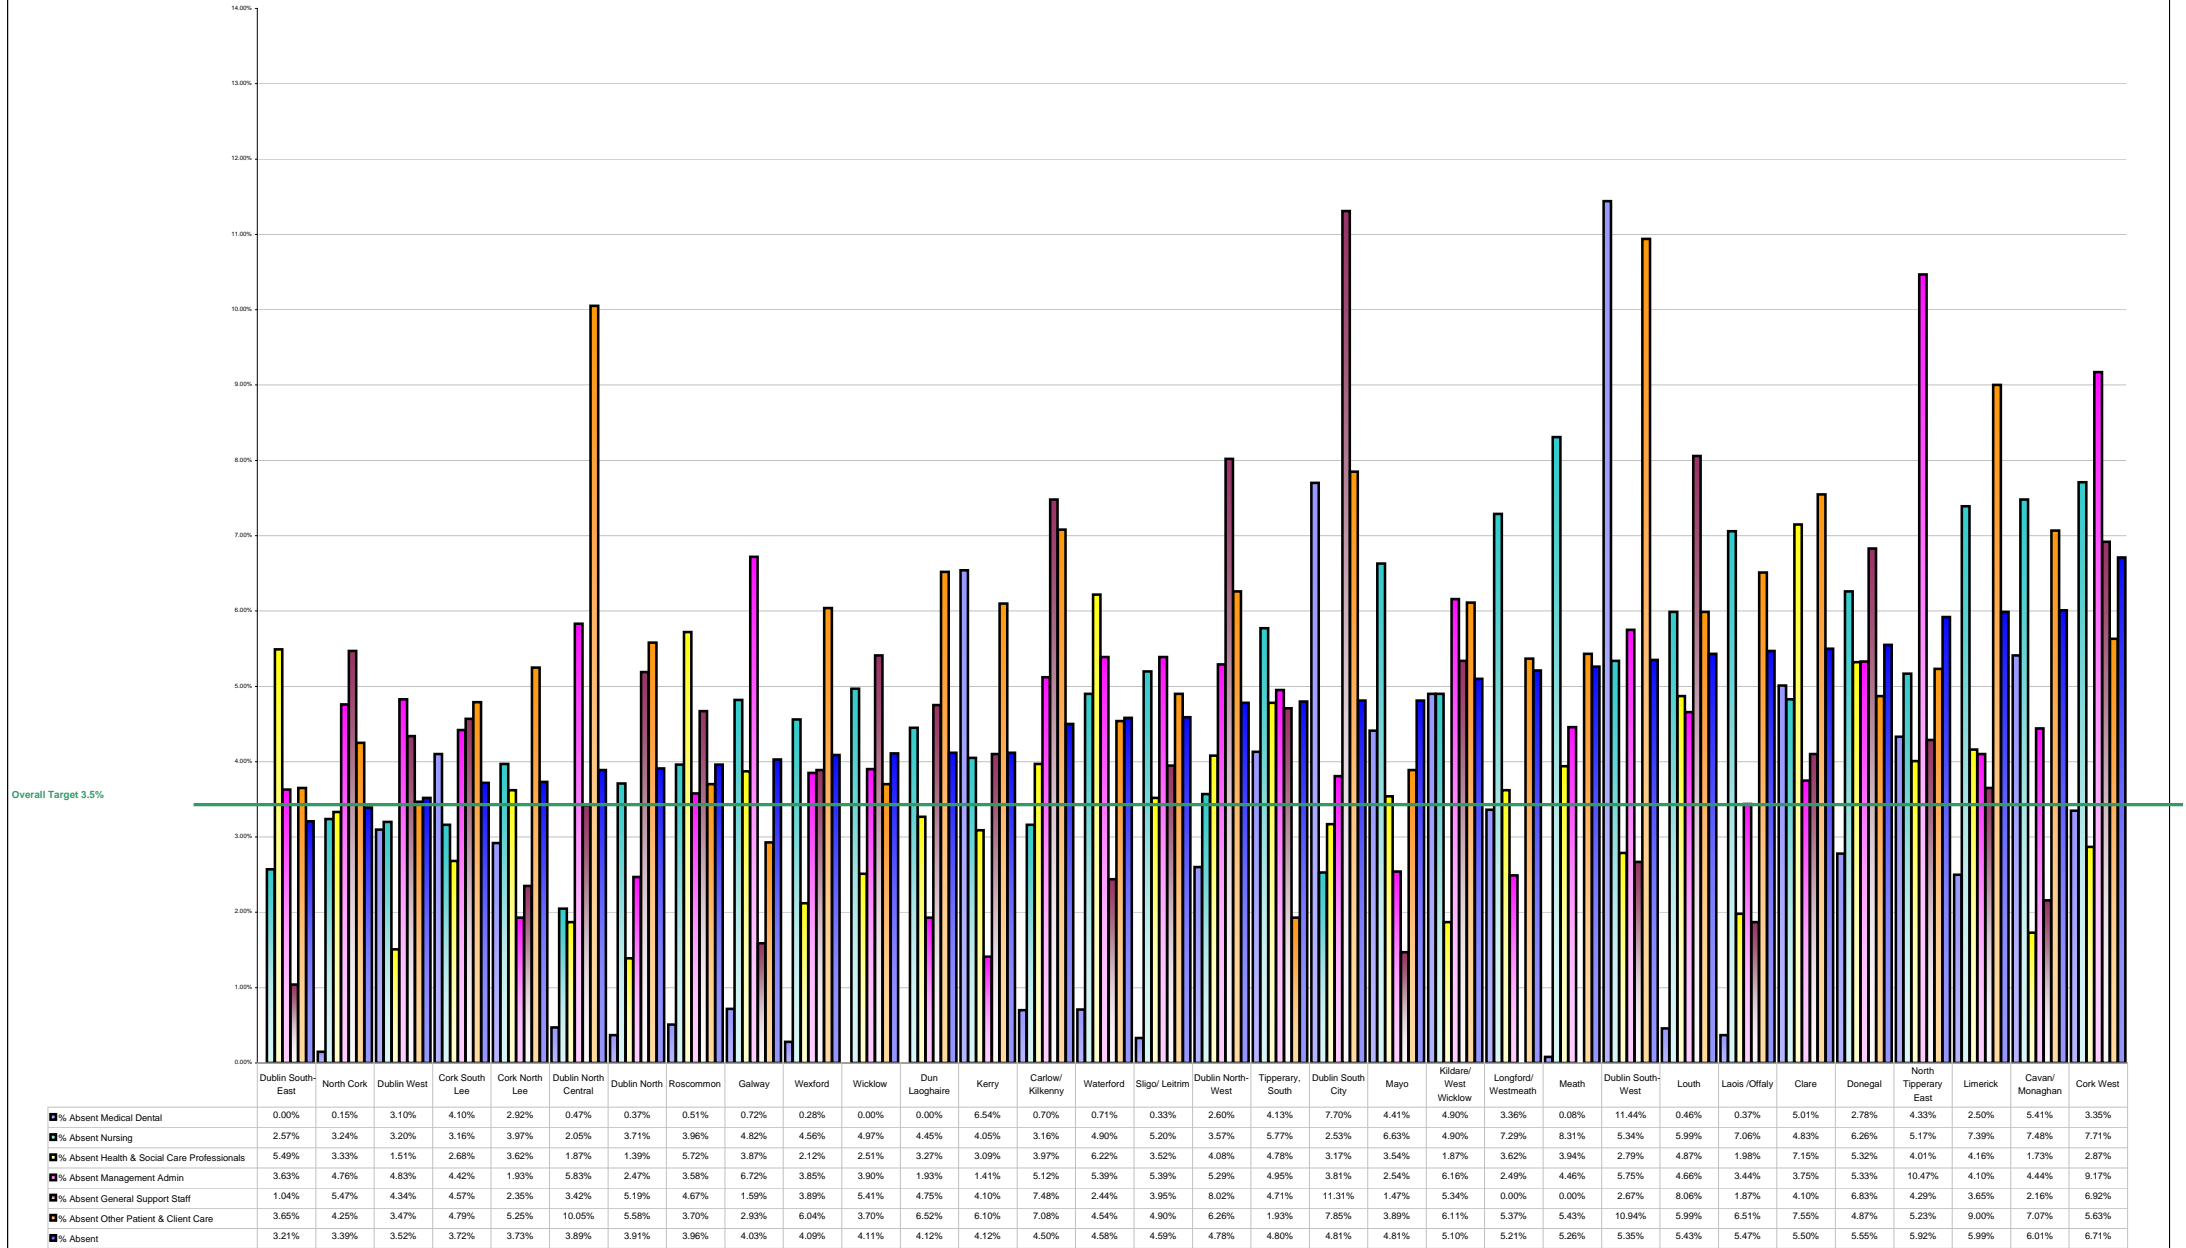

LHO Absenteeism April 2014 Per Grade Category

Overall Target 3.5%