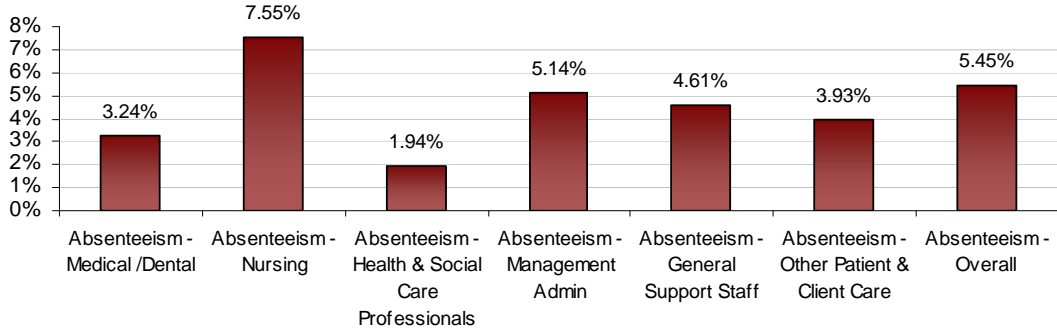

HOSPITAL ABSENTEEISM RATE (PER GRADE CATEGORY) June 2013

Cappagh Hospital June 2013 Absenteeism

Cavan June 2013 Absenteeism

CUH Temple Street June 2013 Absenteeism

Connolly June 2013 Absenteeism

Coombe June 2013 Absenteeism