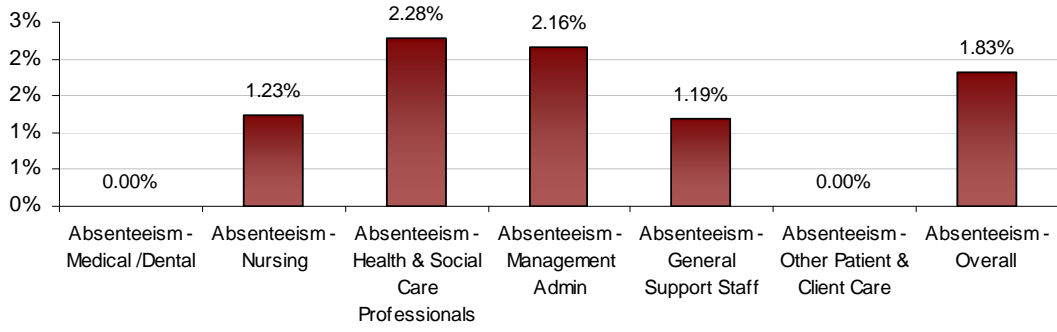

HOSPITAL ABSENTEEISM RATE (PER GRADE CATEGORY) June 2013

Cappagh Hospital June 2013 Absenteeism

Cavan June 2013 Absenteeism

CUH Temple Street June 2013 Absenteeism

Connolly June 2013 Absenteeism

Coombe June 2013 Absenteeism