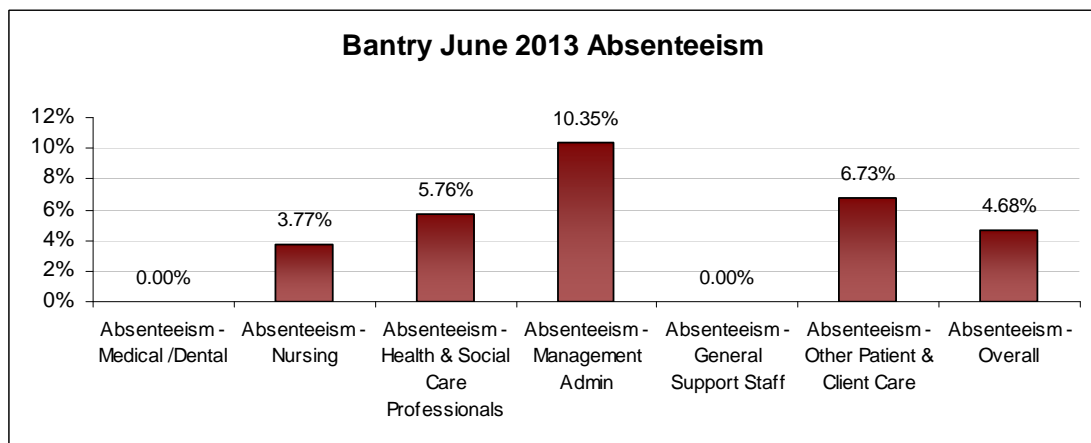

HOSPITAL ABSENTEEISM RATE (PER GRADE CATEGORY) June 2013

Cappagh Hospital June 2013 Absenteeism

Cavan June 2013 Absenteeism

CUH Temple Street June 2013 Absenteeism

Connolly June 2013 Absenteeism

Coombe June 2013 Absenteeism