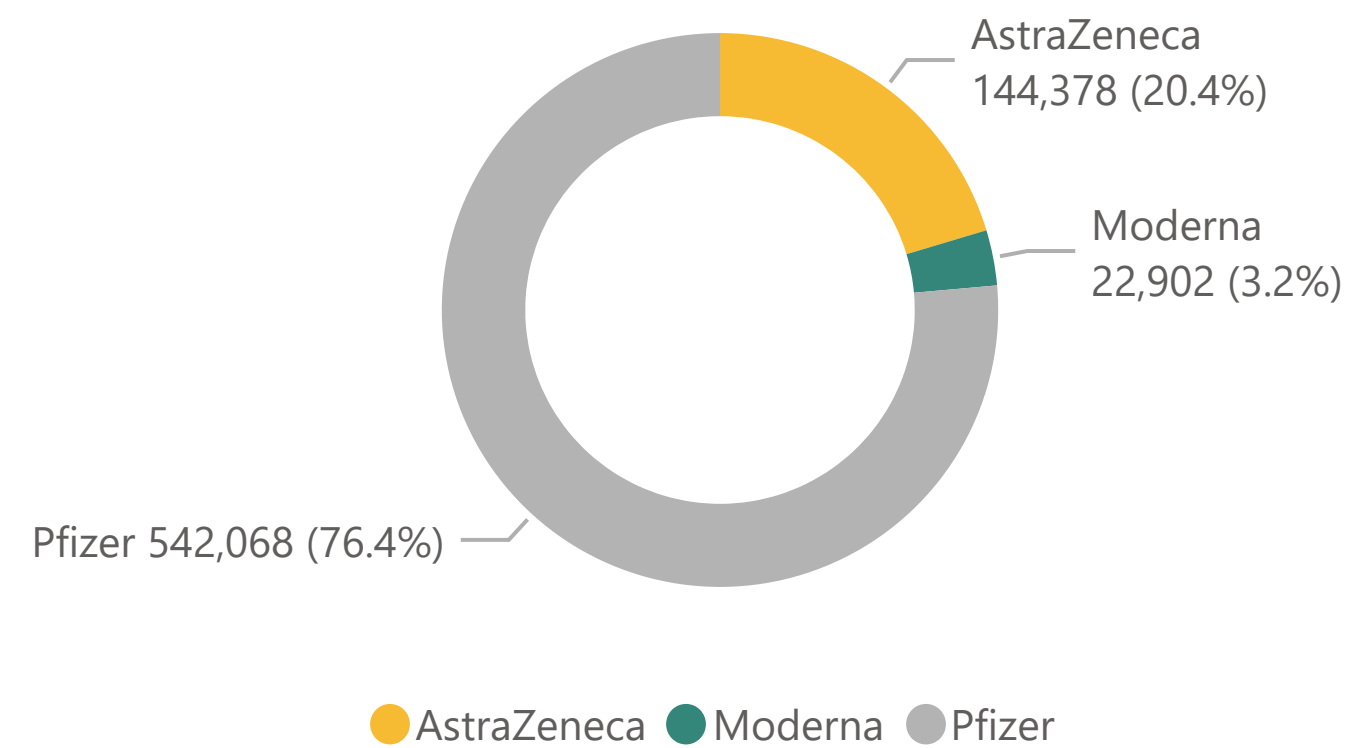

709,348

Total Vaccination Doses

515,800

Dose 1

193,548

Dose 2

Please note the following:

1. There will be a two-day lag in publication.
2. The number recorded as having been delivered will always be modestly below the number actually delivered. This will be due to a lag in a small number of cases between the actual administration of the vaccination and the subsequent recording of details on the system.

No. of Doses Administered

● Dose 1 ● Dose 2 - - - - - Tot. Cumulative

Current Activity

- Cohort 1 ●
- Cohort 2 ●
- Cohort 3 ●
- Cohort 4 ●
- Cohort 5
- Cohort 6
- Cohort 7
- Cohort 8
- Cohort 9
- Cohort 10
- Cohort 11
- Cohort 12
- Cohort 13
- Cohort 14
- Cohort 15

Doses Administered by Type

Active Cohorts - No. of Doses Administered