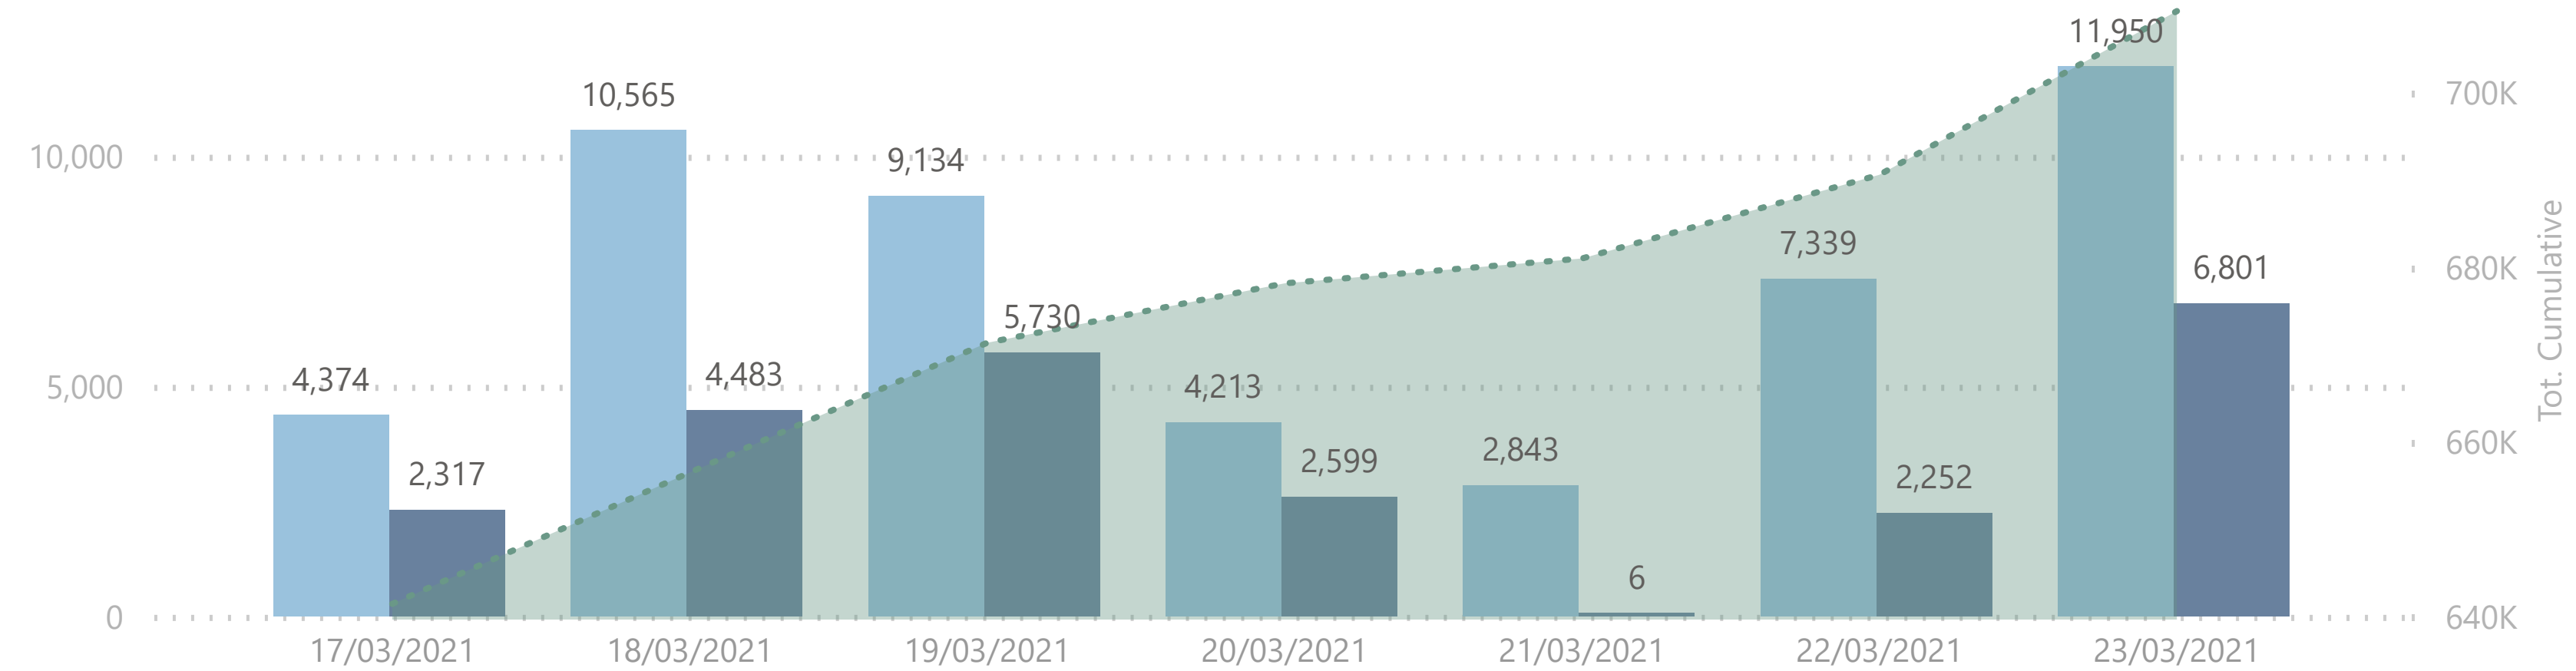

709,348

Total Vaccination Doses

515,800

Dose 1

193,548

Dose 2

Please note the following:

1. There will be a two-day lag in publication.
2. The number recorded as having been delivered will always be modestly below the number actually delivered. This will be due to a lag in a small number of cases between the actual administration of the vaccination and the subsequent recording of details on the system.

No. of Doses Administered

● Dose 1 ● Dose 2 - - - - - Tot. Cumulative

Current Activity

- Cohort 1 ●
- Cohort 2 ●
- Cohort 3 ●
- Cohort 4 ●
- Cohort 5
- Cohort 6
- Cohort 7
- Cohort 8
- Cohort 9
- Cohort 10
- Cohort 11
- Cohort 12
- Cohort 13
- Cohort 14
- Cohort 15

Doses Administered by Type

Active Cohorts - No. of Doses Administered