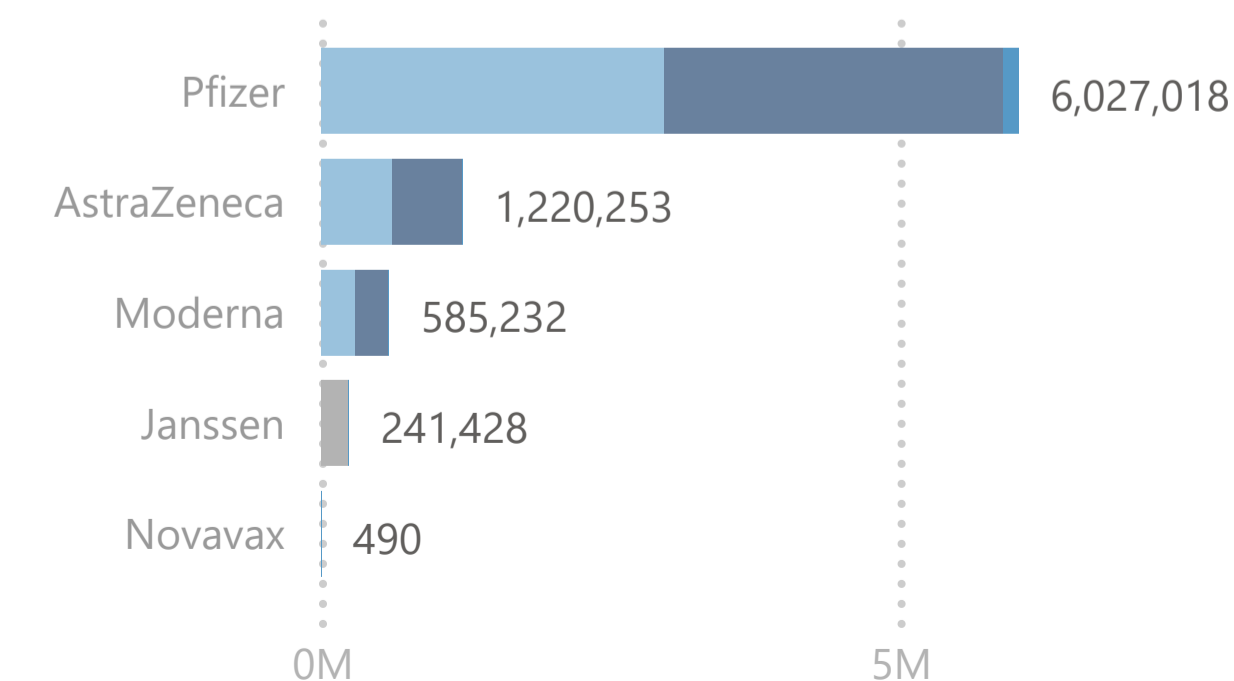

8,074,421

Total Vaccination Doses

3,871,408

Dose 1

241,303

Single Dose

3,824,345

Dose 2

137,365

Additional Dose

No. of Doses Administered

● Dose 1 ●●●●● Tot. Cumulative

Please note:

1. The number recorded as having been delivered will always be modestly below the number actually delivered. This will be due to a lag in a small number of cases between the actual administration of the vaccination and the subsequent recording of details on the system.

Doses Administered by Type

● Dose 1 ● Single Dose ● Dose 2 ● Additional Dose

Doses Administered by Age Group

● Dose 1 ● Single Dose ● Dose 2 ● Additional Dose