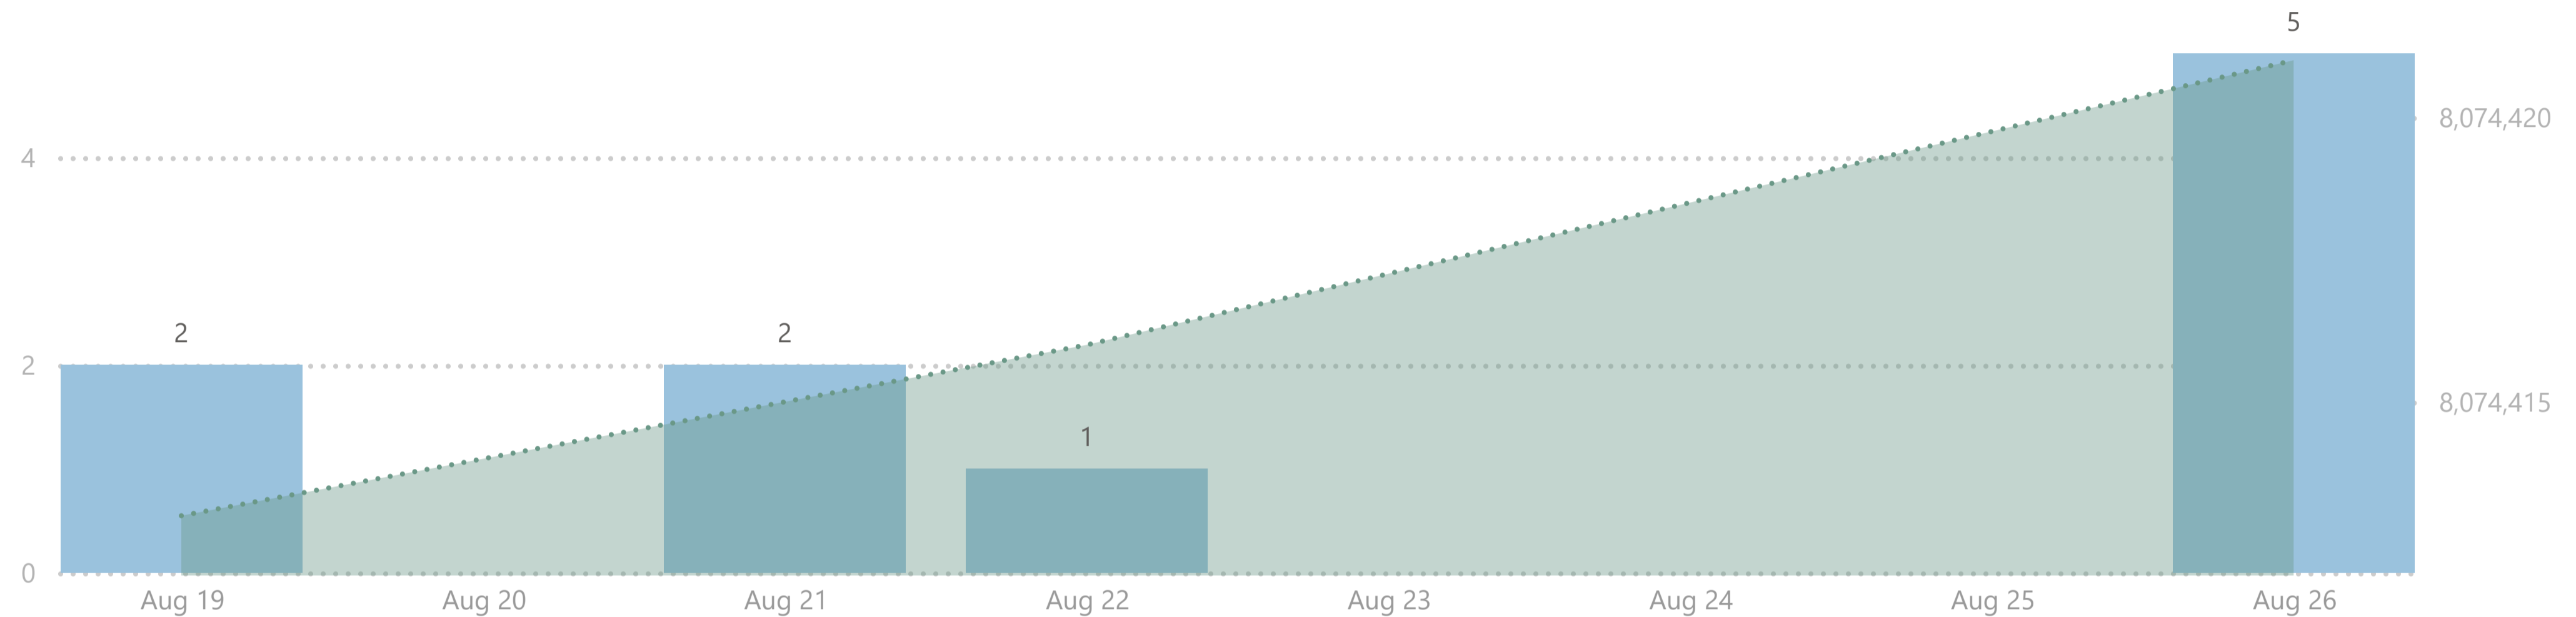

8,074,421

Total Vaccination Doses

3,871,408

Dose 1

241,303

Single Dose

3,824,345

Dose 2

137,365

Additional Dose

No. of Doses Administered

● Dose 1 ●●●●● Tot. Cumulative

Please note:

1. The number recorded as having been delivered will always be modestly below the number actually delivered. This will be due to a lag in a small number of cases between the actual administration of the vaccination and the subsequent recording of details on the system.

Doses Administered by Type

● Dose 1 ● Single Dose ● Dose 2 ● Additional Dose

Doses Administered by Age Group

● Dose 1 ● Single Dose ● Dose 2 ● Additional Dose