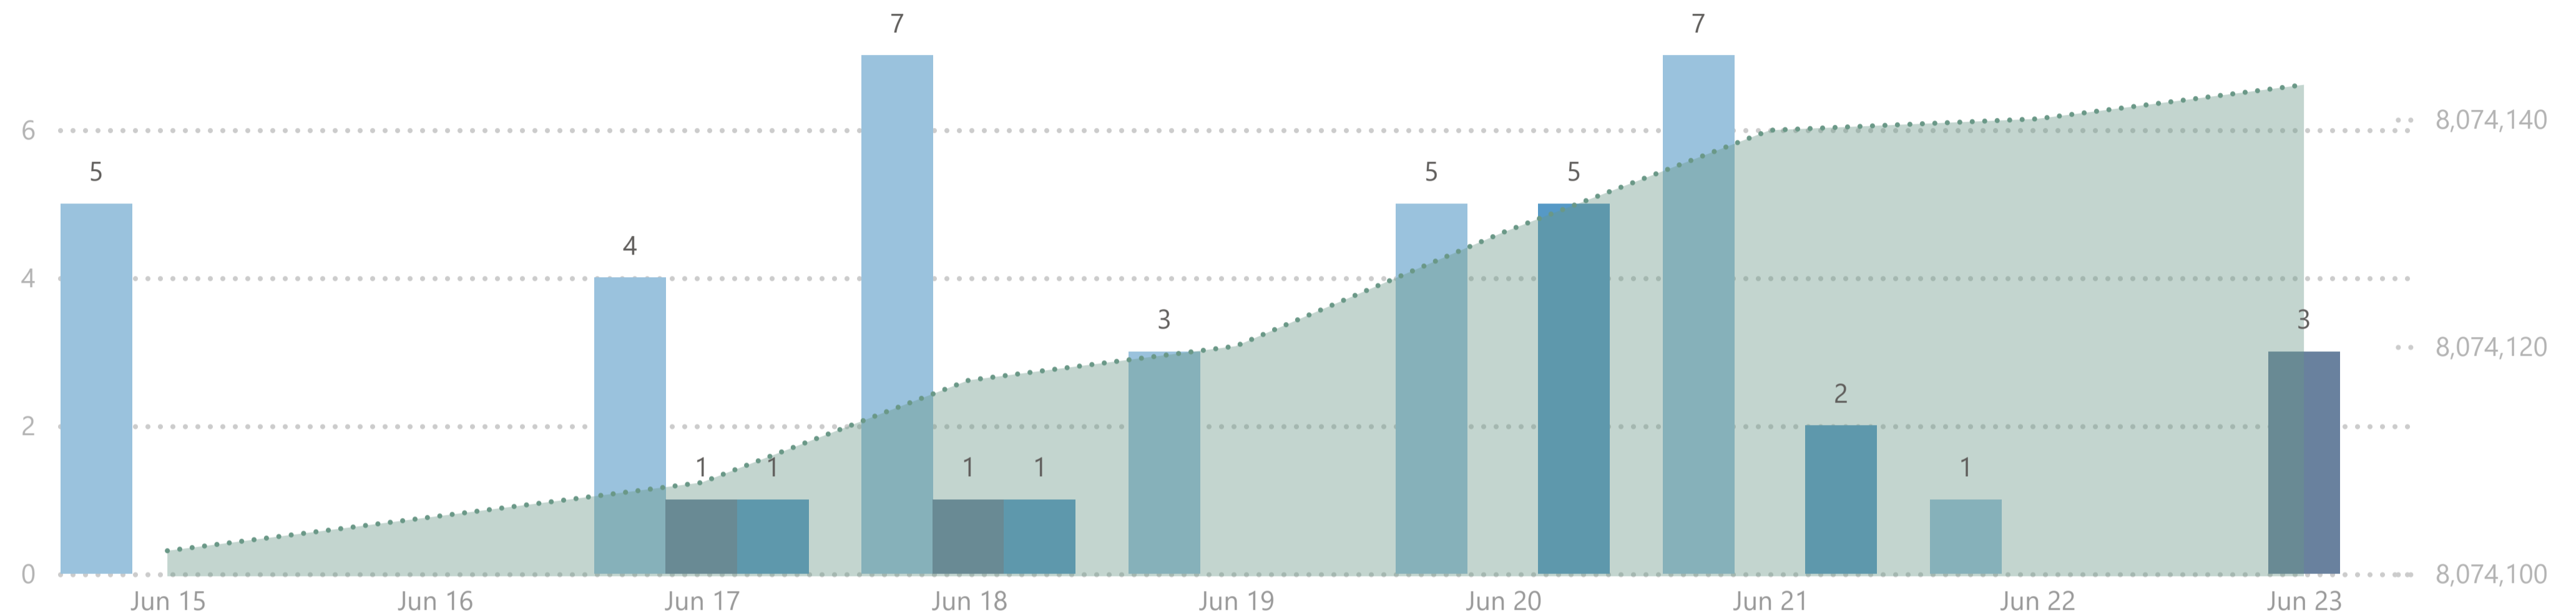

8,074,143

Total Vaccination Doses

3,871,270

Dose 1

241,303

Single Dose

3,824,340

Dose 2

137,230

Additional Dose

Please note:

1. The number recorded as having been delivered will always be modestly below the number actually delivered. This will be due to a lag in a small number of cases between the actual administration of the vaccination and the subsequent recording of details on the system.

No. of Doses Administered

● Dose 1 ● Dose 2 ● Additional Dose ● Tot. Cumulative

Doses Administered by Type

● Dose 1 ● Single Dose ● Dose 2 ● Additional Dose

Doses Administered by Age Group

● Dose 1 ● Single Dose ● Dose 2 ● Additional Dose