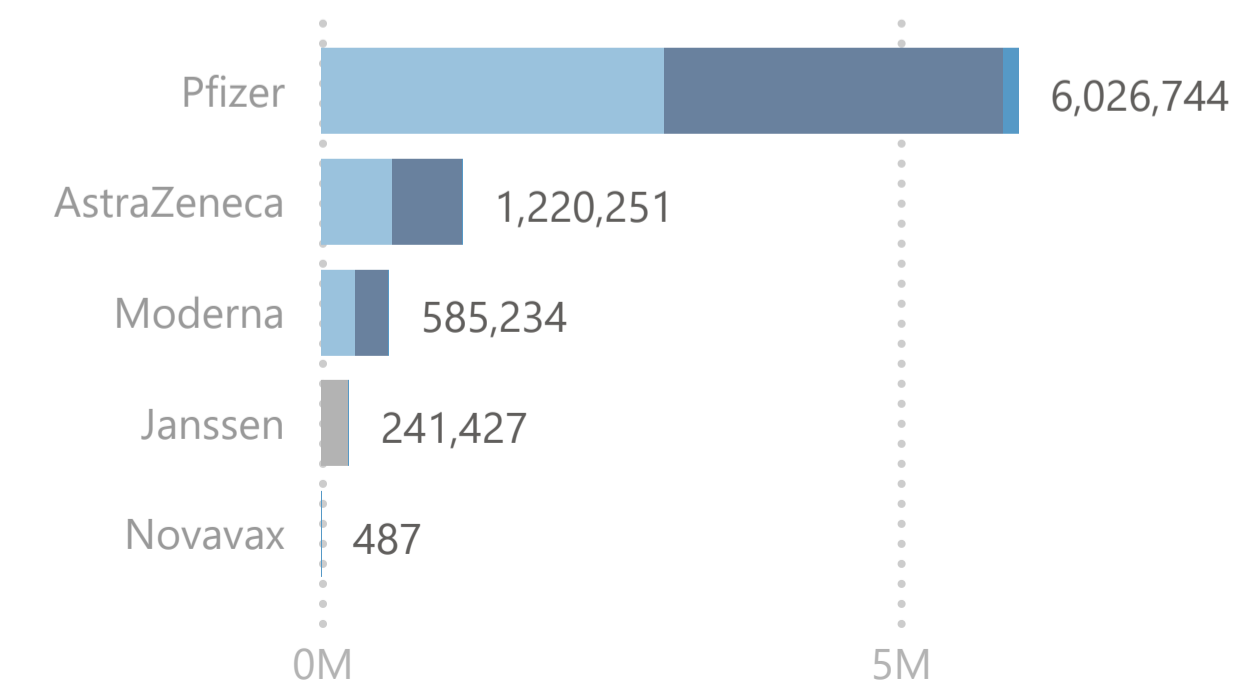

8,074,143

Total Vaccination Doses

3,871,270

Dose 1

241,303

Single Dose

3,824,340

Dose 2

137,230

Additional Dose

Please note:

1. The number recorded as having been delivered will always be modestly below the number actually delivered. This will be due to a lag in a small number of cases between the actual administration of the vaccination and the subsequent recording of details on the system.

No. of Doses Administered

● Dose 1 ● Dose 2 ● Additional Dose ● Tot. Cumulative

Doses Administered by Type

● Dose 1 ● Single Dose ● Dose 2 ● Additional Dose

Doses Administered by Age Group

● Dose 1 ● Single Dose ● Dose 2 ● Additional Dose