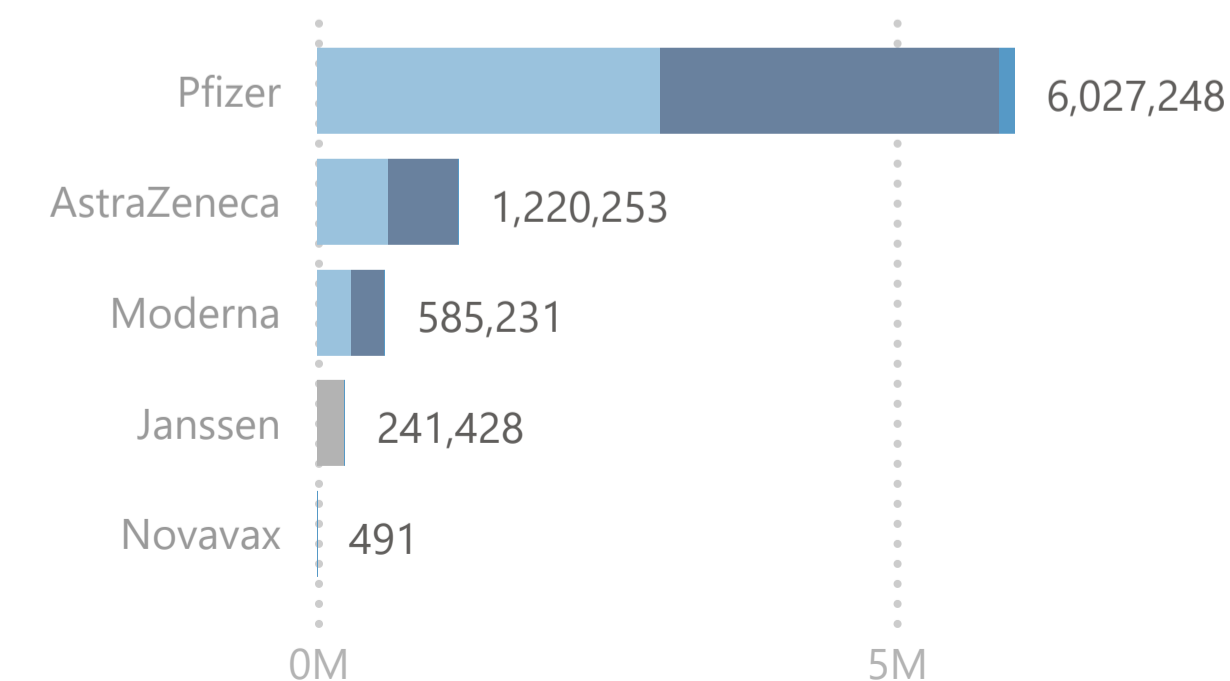

8,074,651

Total Vaccination Doses

3,871,575

Dose 1

241,303

Single Dose

3,824,351

Dose 2

137,422

Additional Dose

Please note:

1. The number recorded as having been delivered will always be modestly below the number actually delivered. This will be due to a lag in a small number of cases between the actual administration of the vaccination and the subsequent recording of details on the system.

No. of Doses Administered

● Dose 1 ● Dose 2 ● Additional Dose Tot. Cumulative

Doses Administered by Type

● Dose 1 ● Single Dose ● Dose 2 ● Additional Dose

Doses Administered by Age Group

● Dose 1 ● Single Dose ● Dose 2 ● Additional Dose