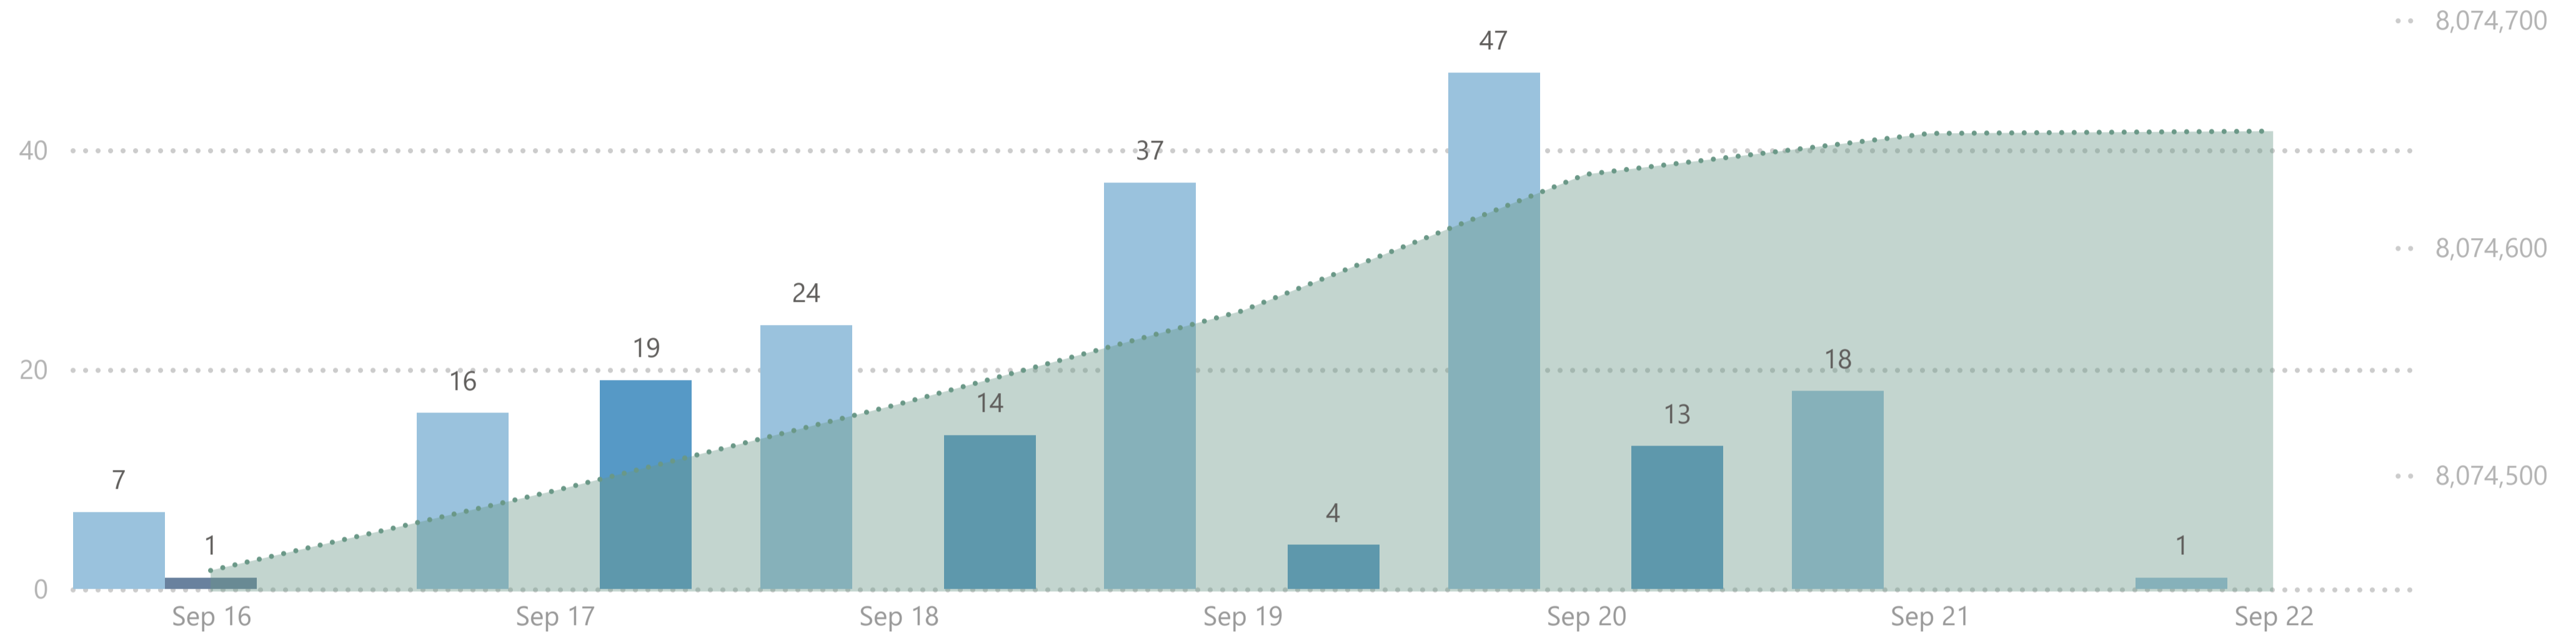

8,074,651

Total Vaccination Doses

3,871,575

Dose 1

241,303

Single Dose

3,824,351

Dose 2

137,422

Additional Dose

Please note:

1. The number recorded as having been delivered will always be modestly below the number actually delivered. This will be due to a lag in a small number of cases between the actual administration of the vaccination and the subsequent recording of details on the system.

No. of Doses Administered

● Dose 1 ● Dose 2 ● Additional Dose Tot. Cumulative

Doses Administered by Type

● Dose 1 ● Single Dose ● Dose 2 ● Additional Dose

Doses Administered by Age Group

● Dose 1 ● Single Dose ● Dose 2 ● Additional Dose