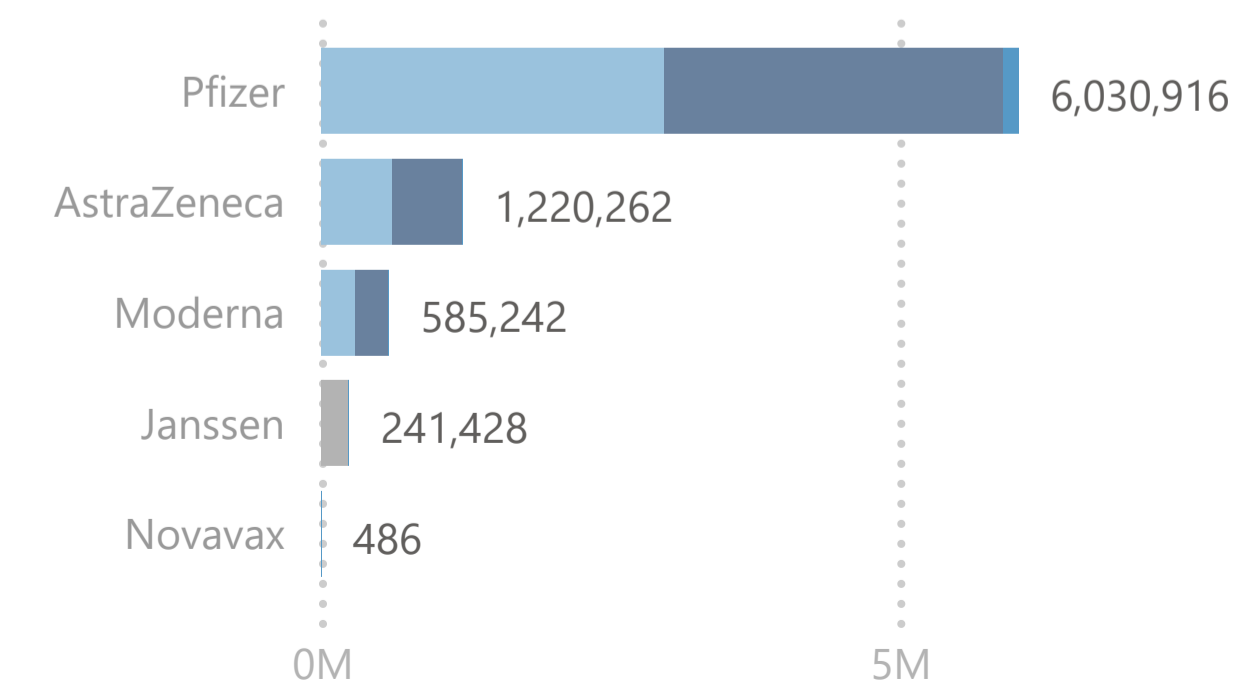

8,078,334

Total Vaccination Doses

3,873,740

Dose 1

241,303

Single Dose

3,824,363

Dose 2

138,928

Additional Dose

Please note:

1. The number recorded as having been delivered will always be modestly below the number actually delivered. This will be due to a lag in a small number of cases between the actual administration of the vaccination and the subsequent recording of details on the system.

No. of Doses Administered

● Dose 1 ● Dose 2 ● Additional Dose Tot. Cumulative

Doses Administered by Type

● Dose 1 ● Single Dose ● Dose 2 ● Additional Dose

Doses Administered by Age Group

● Dose 1 ● Single Dose ● Dose 2 ● Additional Dose