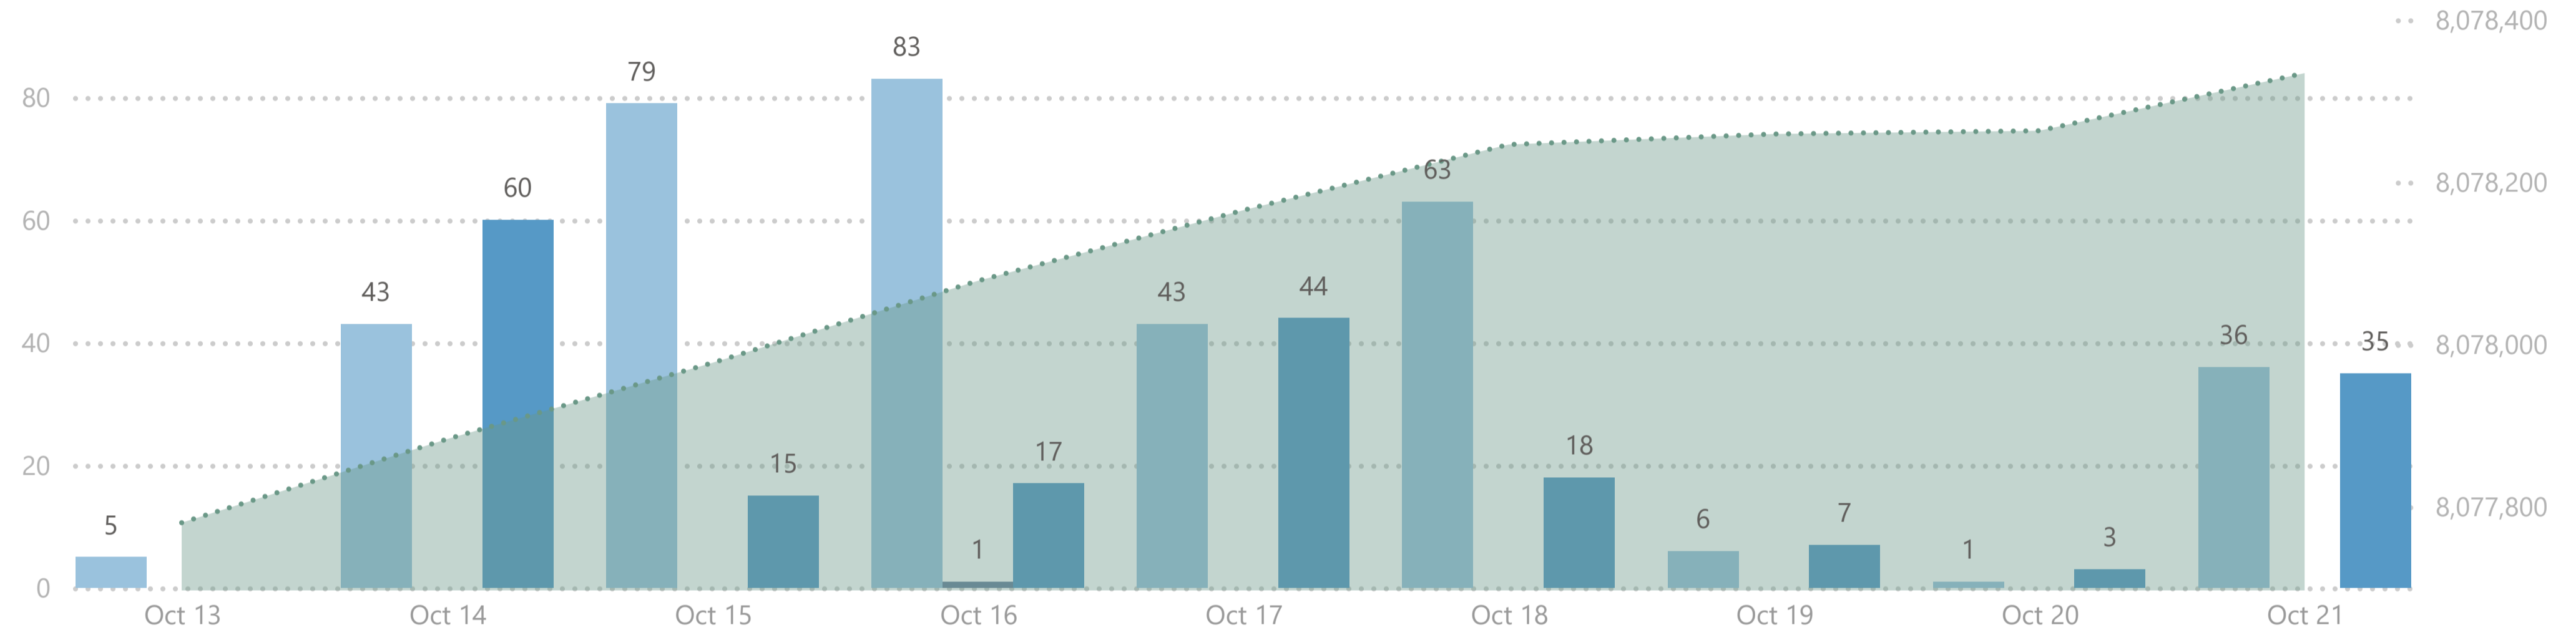

8,078,334

Total Vaccination Doses

3,873,740

Dose 1

241,303

Single Dose

3,824,363

Dose 2

138,928

Additional Dose

Please note:

1. The number recorded as having been delivered will always be modestly below the number actually delivered. This will be due to a lag in a small number of cases between the actual administration of the vaccination and the subsequent recording of details on the system.

No. of Doses Administered

● Dose 1 ● Dose 2 ● Additional Dose Tot. Cumulative

Doses Administered by Type

● Dose 1 ● Single Dose ● Dose 2 ● Additional Dose

Doses Administered by Age Group

● Dose 1 ● Single Dose ● Dose 2 ● Additional Dose