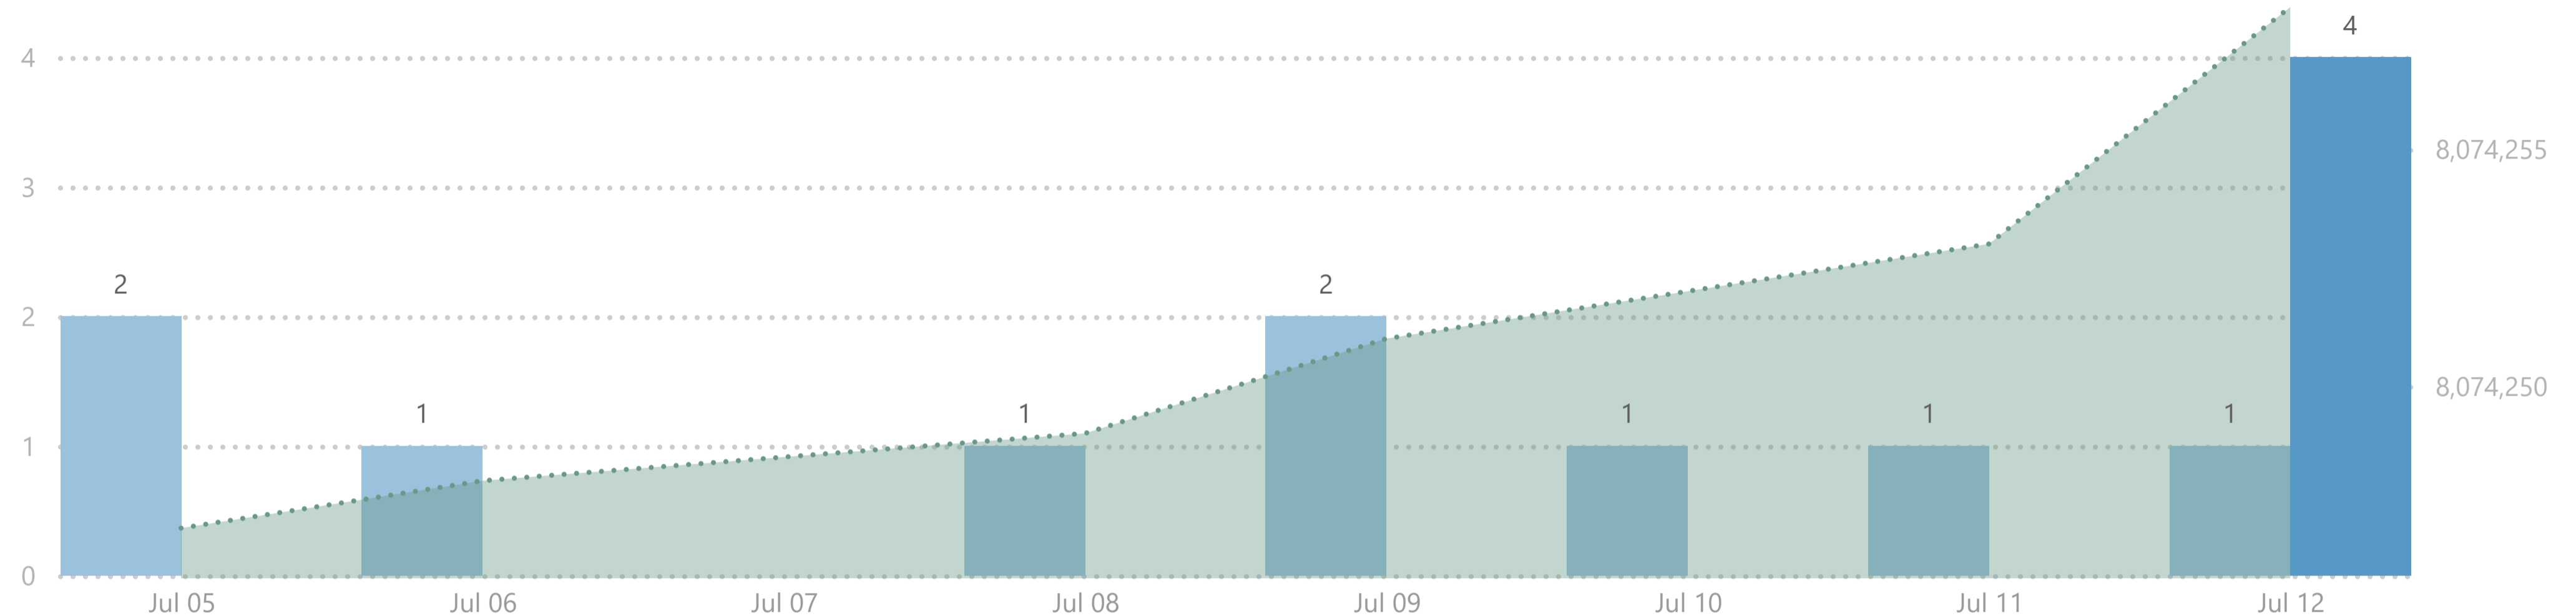

8,074,258

Total Vaccination Doses

3,871,365

Dose 1

241,303

Single Dose

3,824,340

Dose 2

137,250

Additional Dose

Please note:

1. The number recorded as having been delivered will always be modestly below the number actually delivered. This will be due to a lag in a small number of cases between the actual administration of the vaccination and the subsequent recording of details on the system.

No. of Doses Administered

● Dose 1 ● Additional Dose Tot. Cumulative

Doses Administered by Type

● Dose 1 ● Single Dose ● Dose 2 ● Additional Dose

Doses Administered by Age Group

● Dose 1 ● Single Dose ● Dose 2 ● Additional Dose