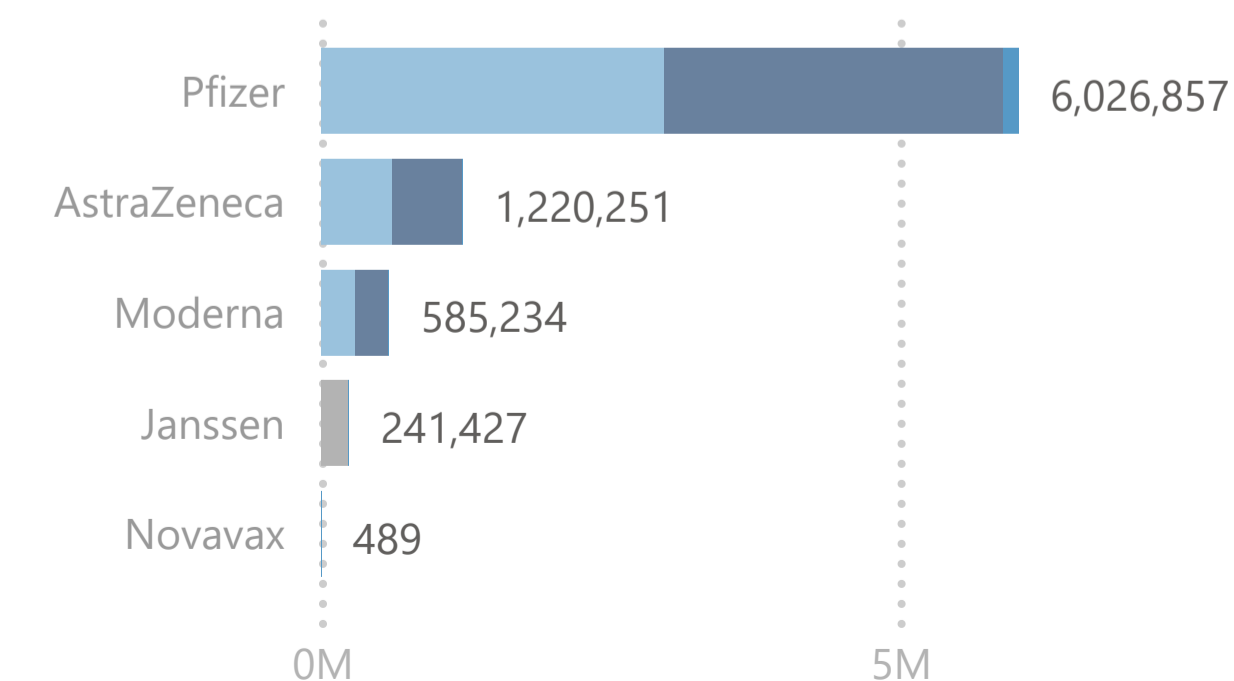

8,074,258

Total Vaccination Doses

3,871,365

Dose 1

241,303

Single Dose

3,824,340

Dose 2

137,250

Additional Dose

Please note:

1. The number recorded as having been delivered will always be modestly below the number actually delivered. This will be due to a lag in a small number of cases between the actual administration of the vaccination and the subsequent recording of details on the system.

No. of Doses Administered

● Dose 1 ● Additional Dose Tot. Cumulative

Doses Administered by Type

● Dose 1 ● Single Dose ● Dose 2 ● Additional Dose

Doses Administered by Age Group

● Dose 1 ● Single Dose ● Dose 2 ● Additional Dose